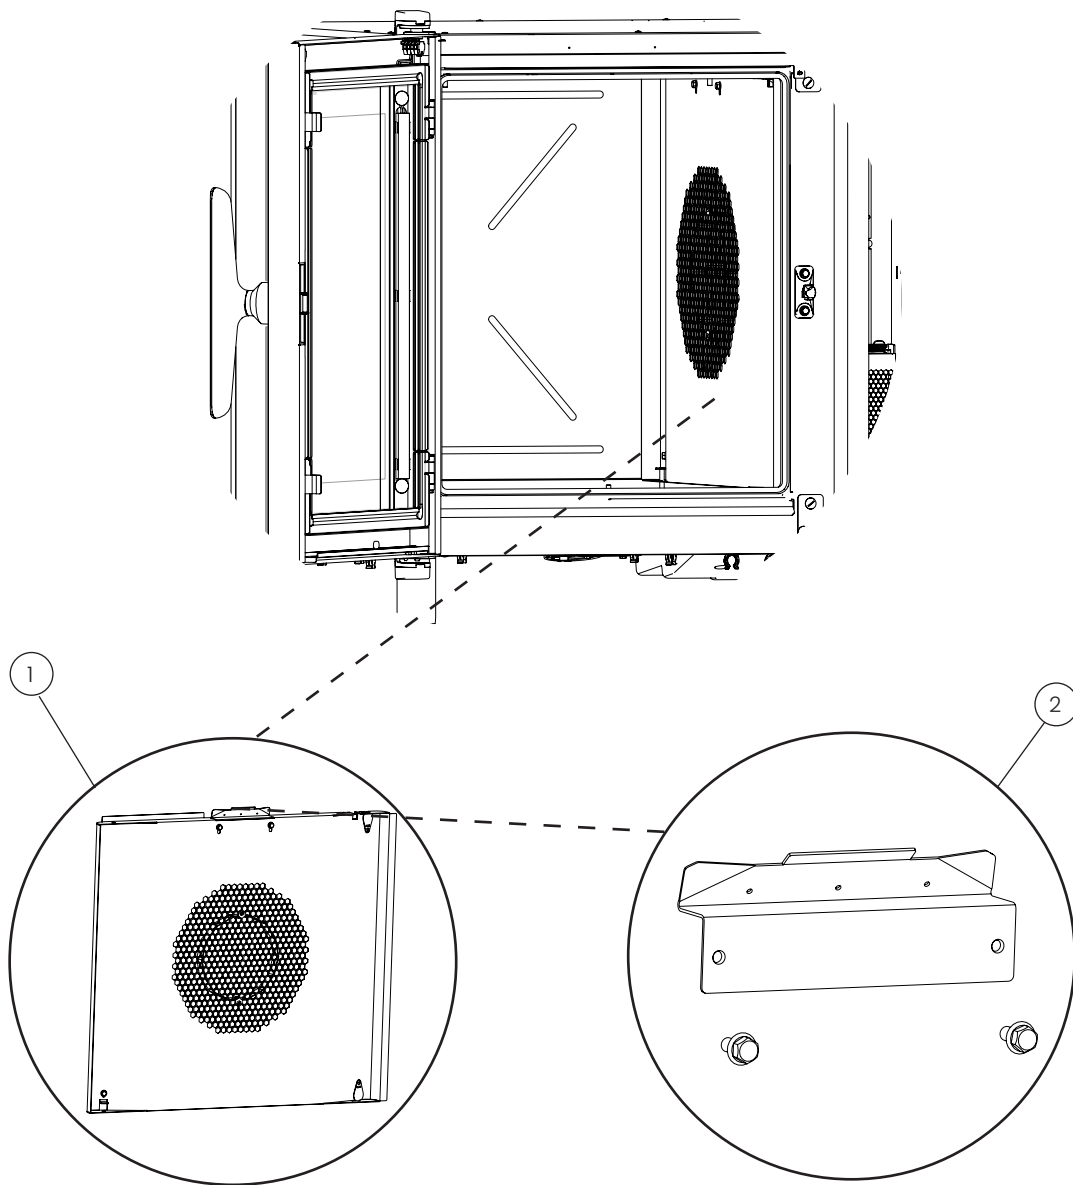

Oven sensors

POS.	PART NO.	DESCRIPTION
1	109152	Oxygen sensor, spare parts
2	109153	Temperature sensor, oven, spare parts
3	109154	Thermo switch, oven, spare parts

Baffle plate

POS.	PART NO.	DESCRIPTION
1	109198	Baffle plate, 6-1/1 GN, spare parts
1	109199	Baffle plate, 10-1/1 GN, spare parts
1	109200	Baffle plate, 20-1/1 GN, spare parts
1	109201	Baffle plate, 6-2/1 GN, spare parts
1	109202	Baffle plate, 10-2/1 GN, spare parts
1	109203	Baffle plate, 20-2/1 GN, spare parts
2	109197	Wash bracket, spare parts