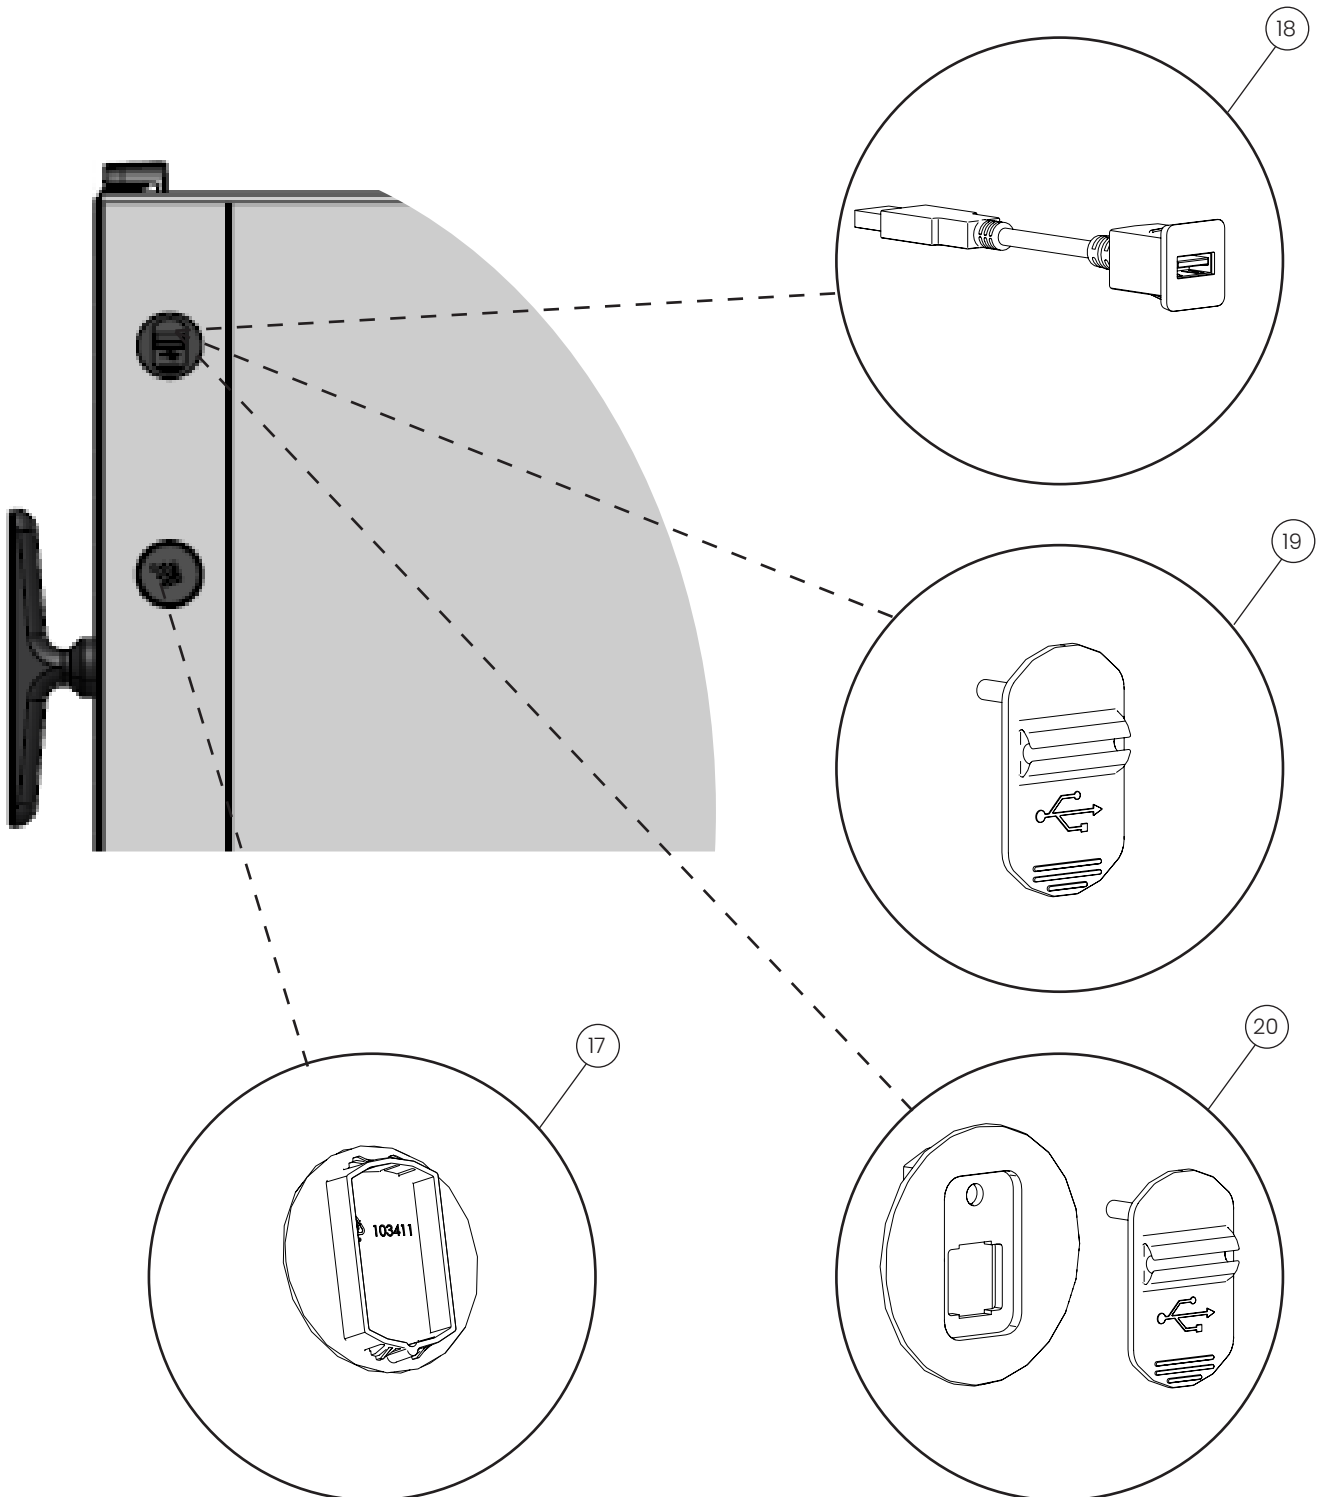

Electrical components

POS.	PART NO.	DESCRIPTION
10	109878	Cooling fan, spare parts
11	109877	IO board, spare parts

Electrical components - ovens with core probe

POS.	PART NO.	DESCRIPTION
12	109821	Lid for descaling box, spare parts
13	109756	Plug for USB, spare parts
14	109754	Core probe, spare parts
15	109755	Holder for core probe, spare parts
16	109757	USB cover, spare parts

Electrical components - ovens without core probe

POS.	PART NO.	DESCRIPTION
17	110778	Descaling cover, spare parts
18	109756	Plug for USB, spare parts
19	109757	USB cover, spare parts
20	109758	Cover for plug for USB, Bake, spare parts