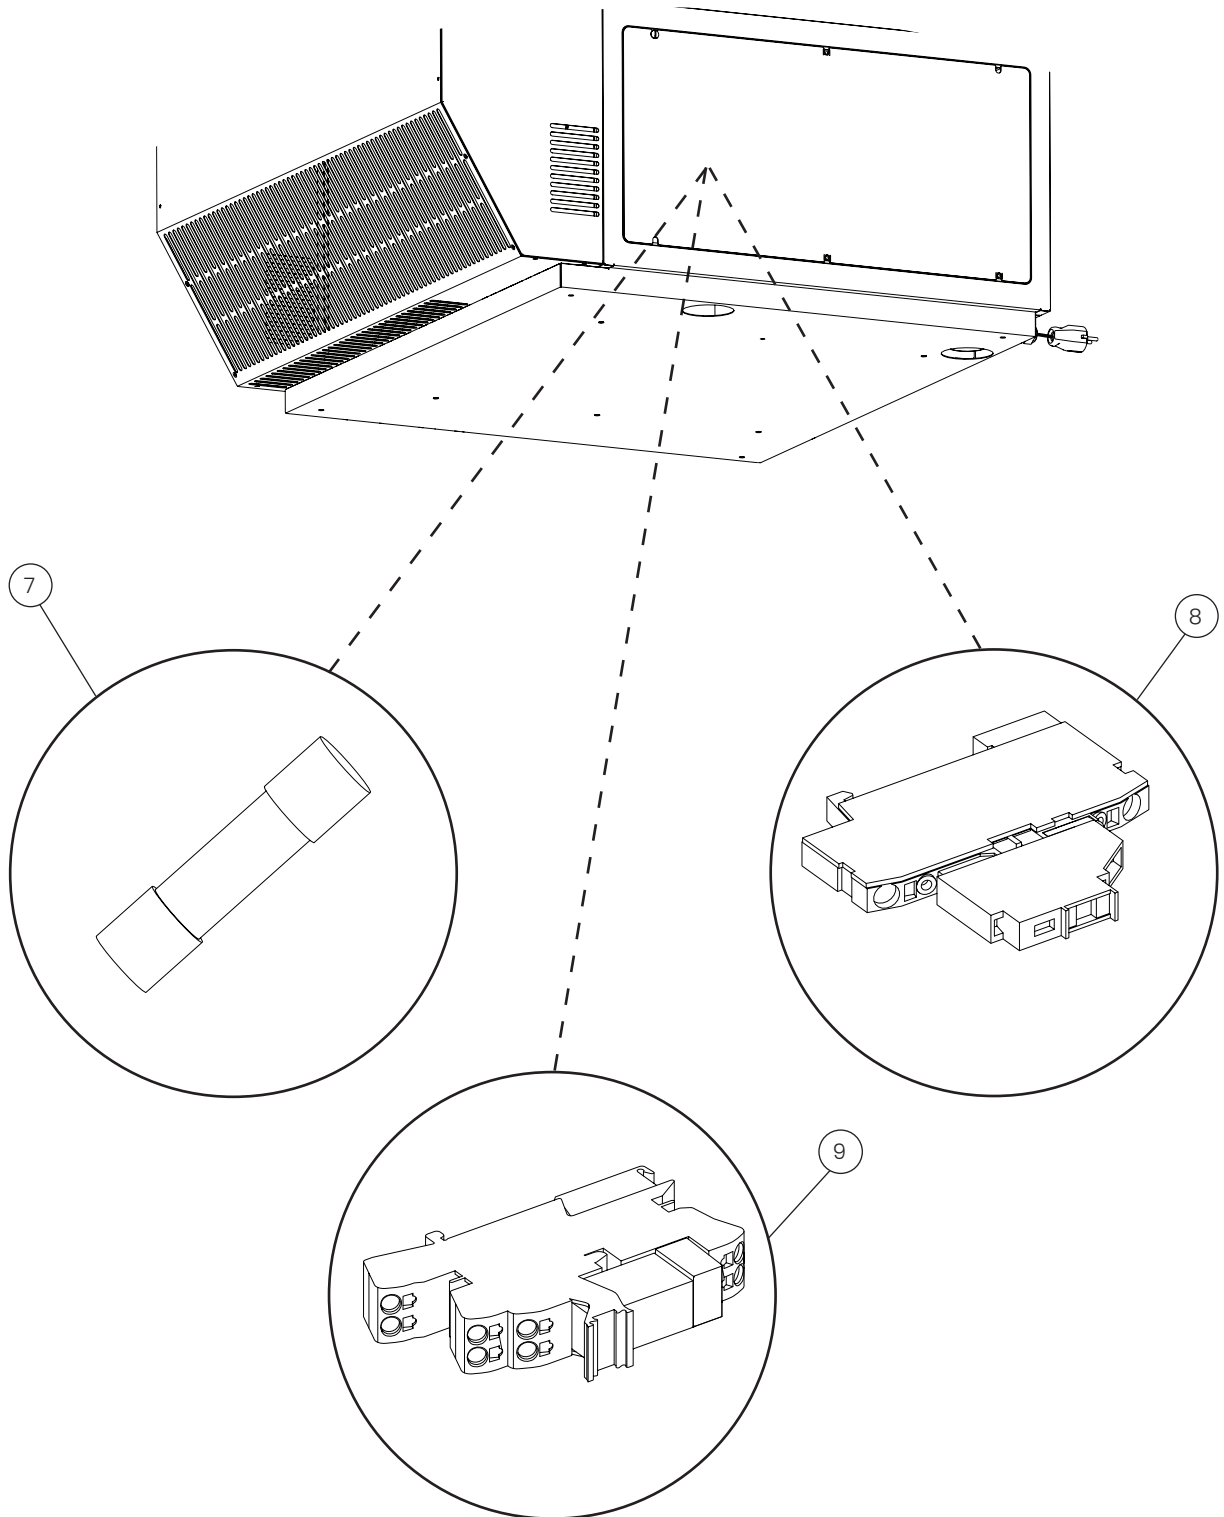

Condensation hood

POS.	PART NO.	DESCRIPTION
7	112087	Fuse, condensation hood, spare parts
8	112088	Fuse carrier, condensation hood, spare parts
9	112089	Contacto, condensation hood, spare parts