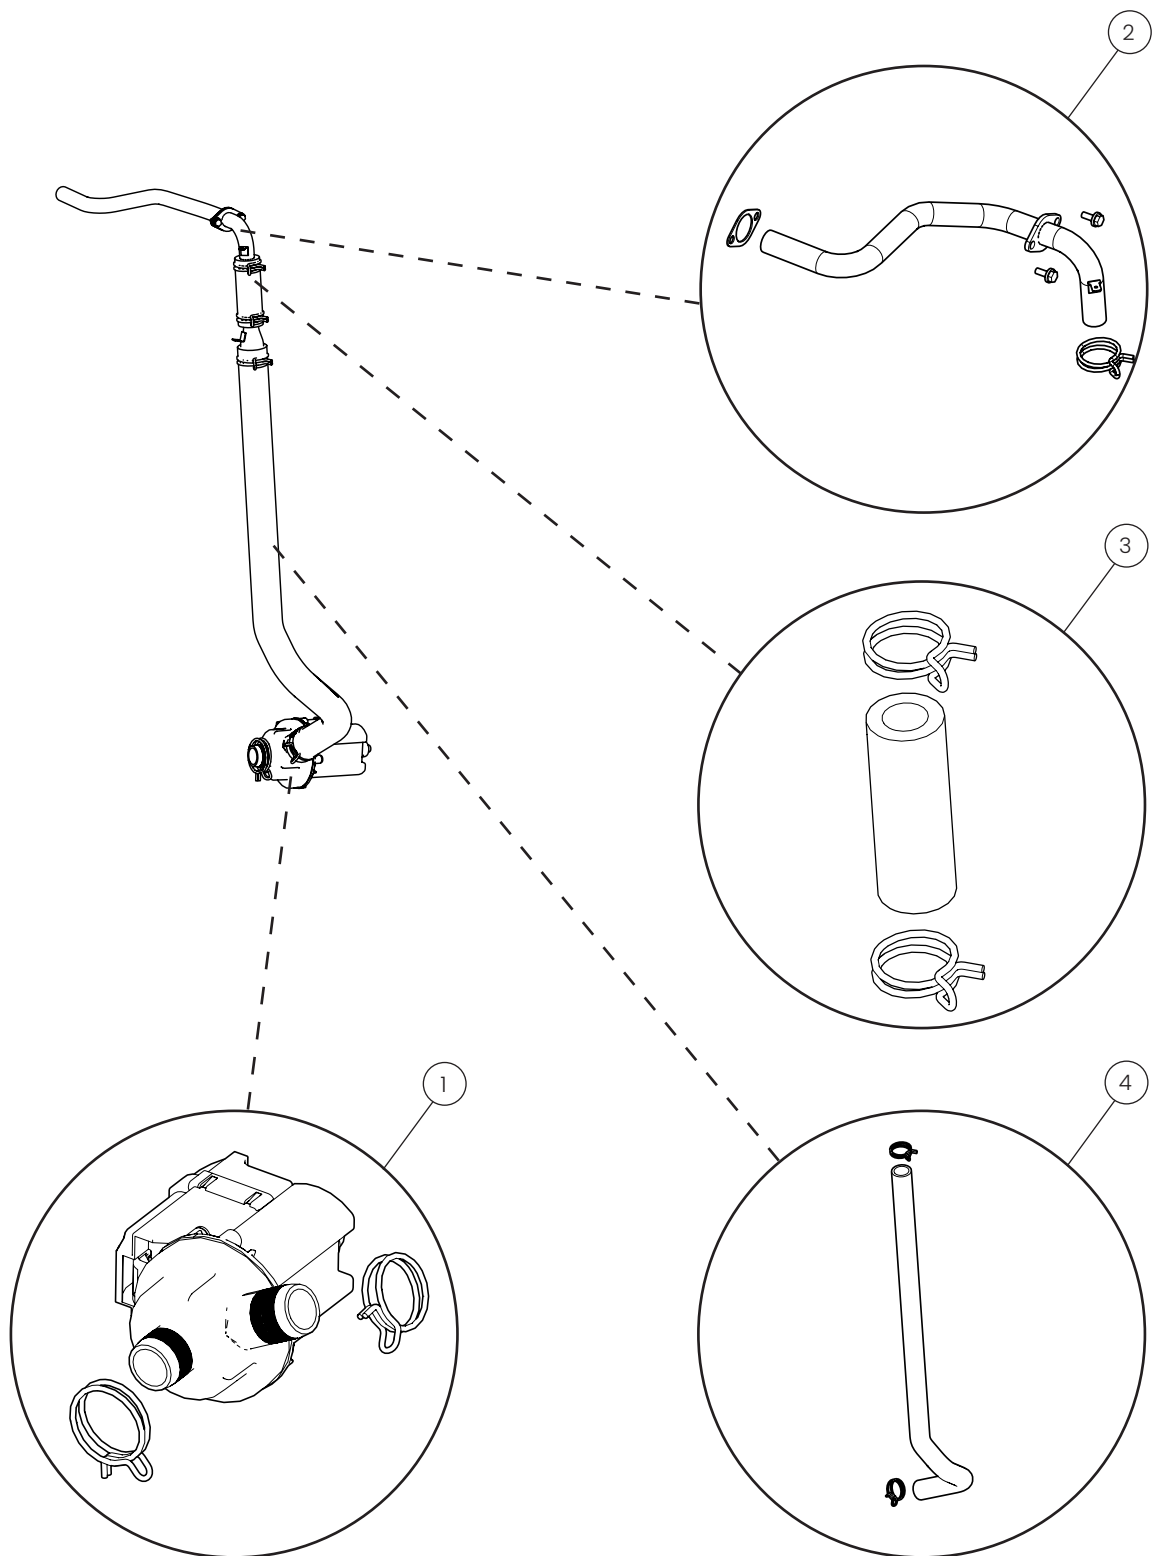

Cleaning

POS.	PART NO.	DESCRIPTION
1	109012	Circulation pump, 120V, spare parts
1	109011	Circulation pump, 230V, spare parts
2	109013	Wash pipe, spare parts
3	109014	Silicone hose for conductivity sensor, spare parts
4	109016	Moulded hose for circulation, 6-X/1 GN, spare parts
4	109015	Moulded hose for circulation, 10-X/1 GN, spare parts
4	109017	Moulded hose for circulation, 20-X/1 GN, spare parts