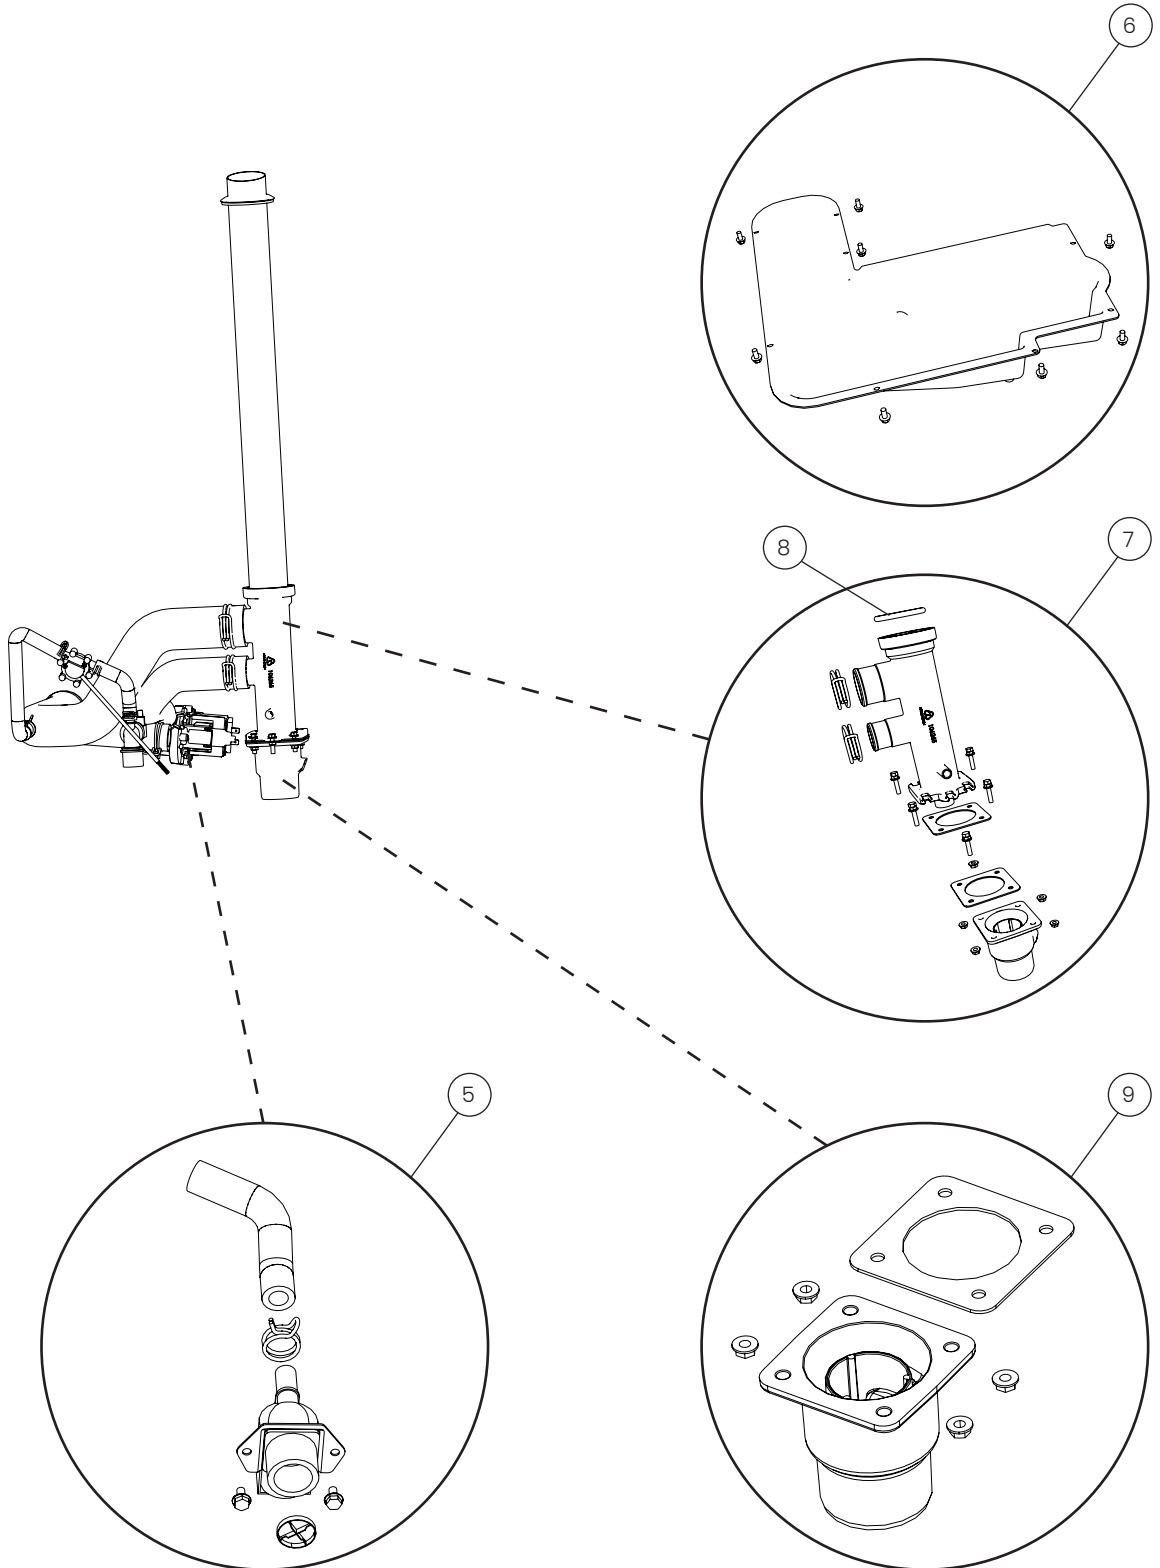

Drain

POS.	PART NO.	DESCRIPTION
5	109081	Solenoid valve for wash, spare parts
6	109083	Plastic cover bottom, spare parts
7	109082	Drain pipe, spare parts
8	110039	O-ring for drain pipe, spare parts
9	109477	Drain pipe, bottom, spare parts