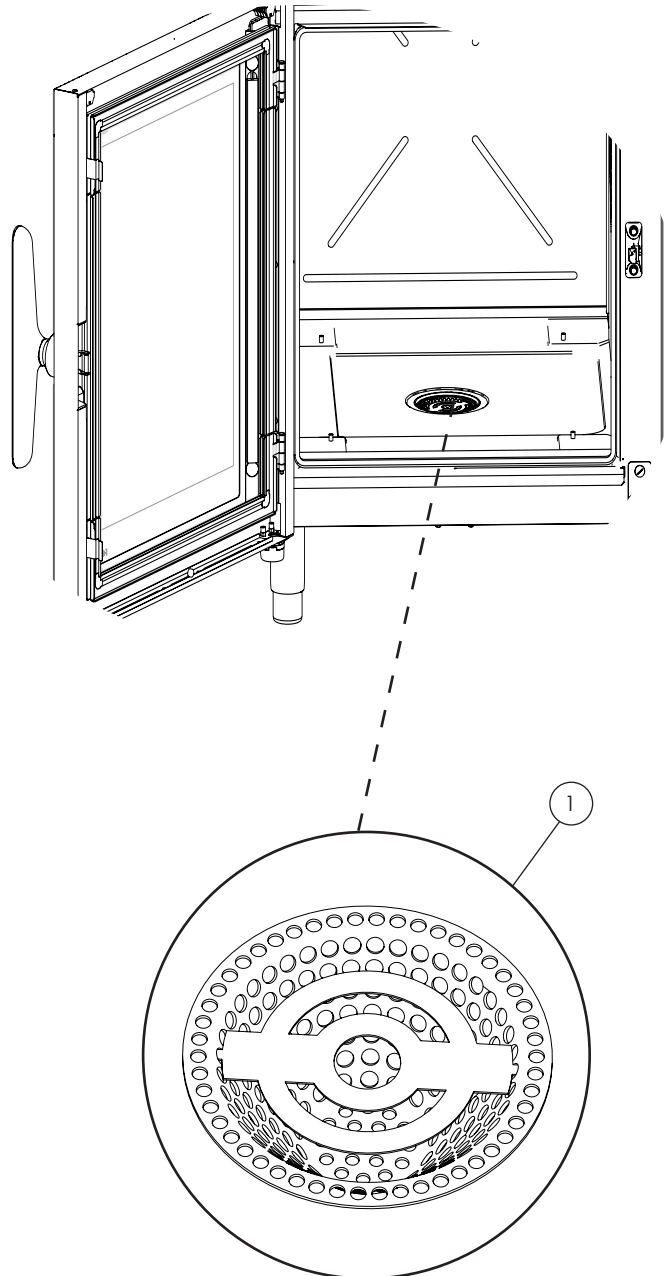

Oven sensors

POS.	PART NO.	DESCRIPTION
1	109152	Oxygen sensor, spare parts
2	109153	Temperature sensor, oven, spare parts
3	109154	Thermo switch, oven, spare parts

Baffle plate

POS.	PART NO.	DESCRIPTION
1	109198	Baffle plate, 6-1/1 GN, spare parts
1	109199	Baffle plate, 10-1/1 GN, spare parts
1	109200	Baffle plate, 20-1/1 GN, spare parts
1	109201	Baffle plate, 6-2/1 GN, spare parts
1	109202	Baffle plate, 10-2/1 GN, spare parts
1	109203	Baffle plate, 20-2/1 GN, spare parts
2	109197	Wash bracket, spare parts

Sieve

POS.	PART NO.	DESCRIPTION
1	109165	Sieve, non-fat, spare parts

Panels

POS.	PART NO.	DESCRIPTION
1	110197	Silicone plug, roof, spare parts
2	109722	Controller, front panel, spare parts
3	109723	Speaker, spare parts
4	109716	Front panel, HOUNÖ, spare parts
5	111417	Front plate bottom, 10-x/1, spare parts
5	111418	Front plate bottom, 20-x/1, spare parts