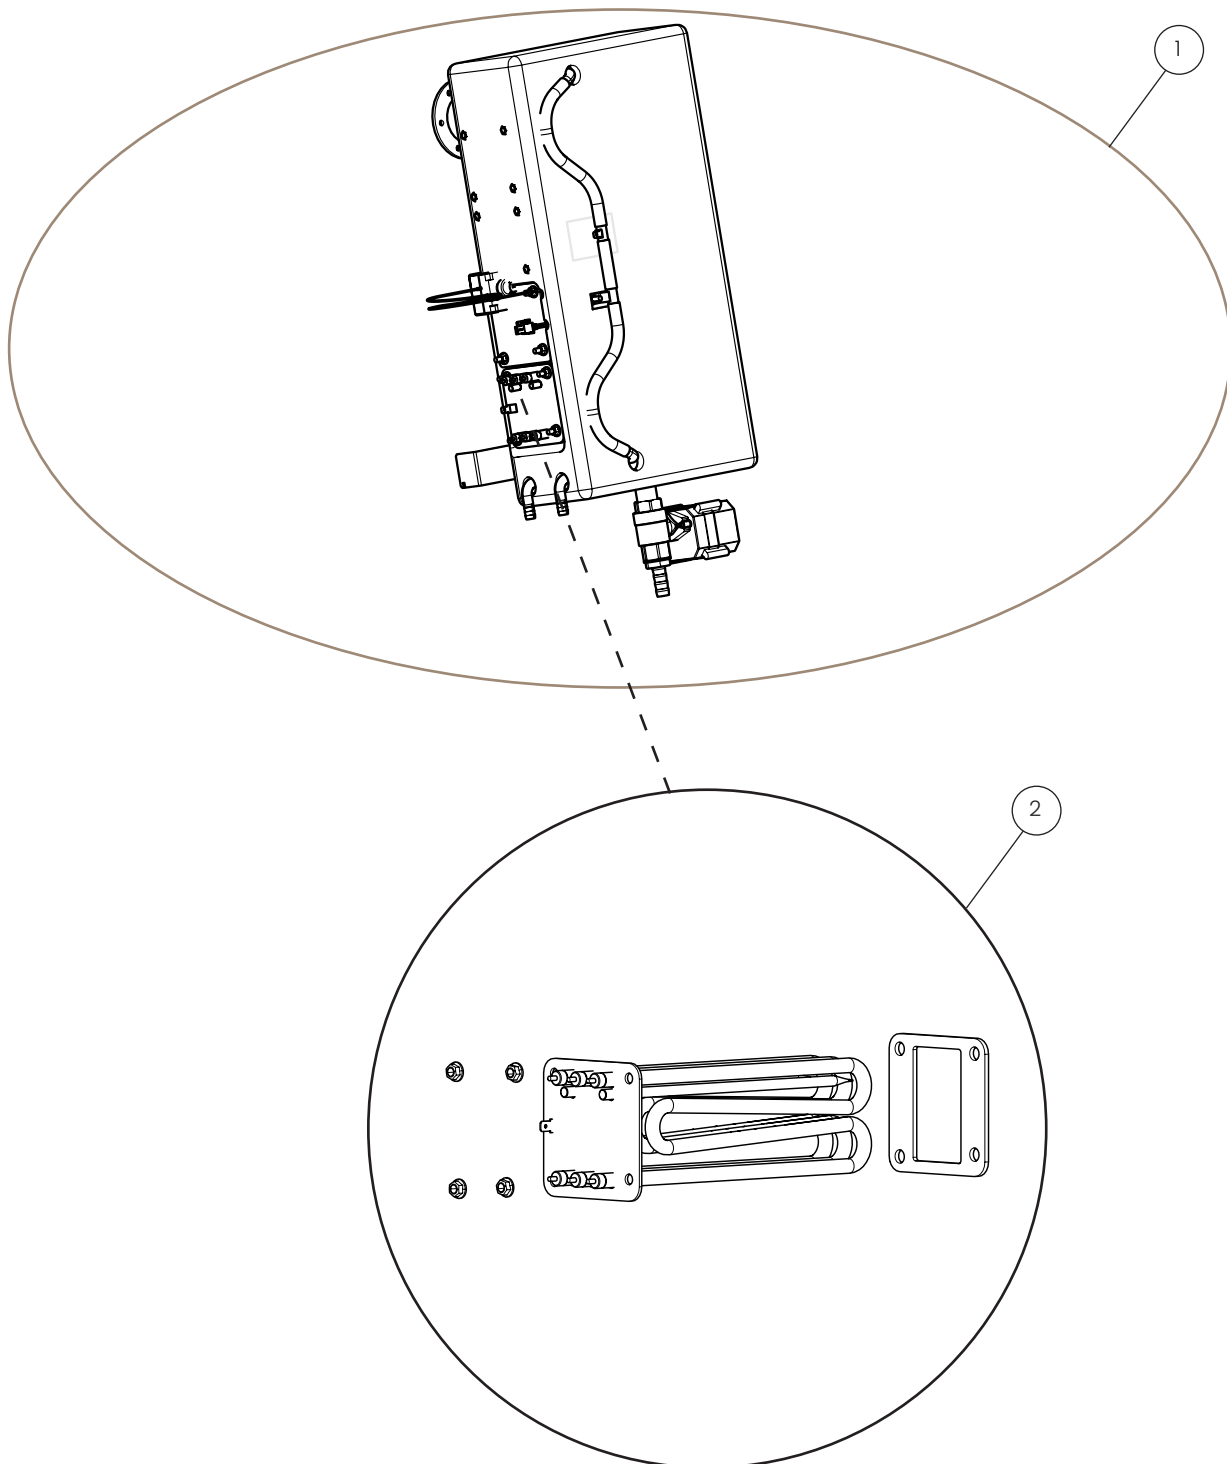

Steam generator - electrical oven

POS.	PART NO.	DESCRIPTION
1	110113	Steam generator, electric, 6-1/1 GN, spare parts
1	110111	Steam generator, electric, 6-2/1 GN & 10-x/1 GN, spare parts
1	110112	Steam generator, electric, 20-X/1 GN, spare parts
2	109366	Heating element, 208-240V, spare parts