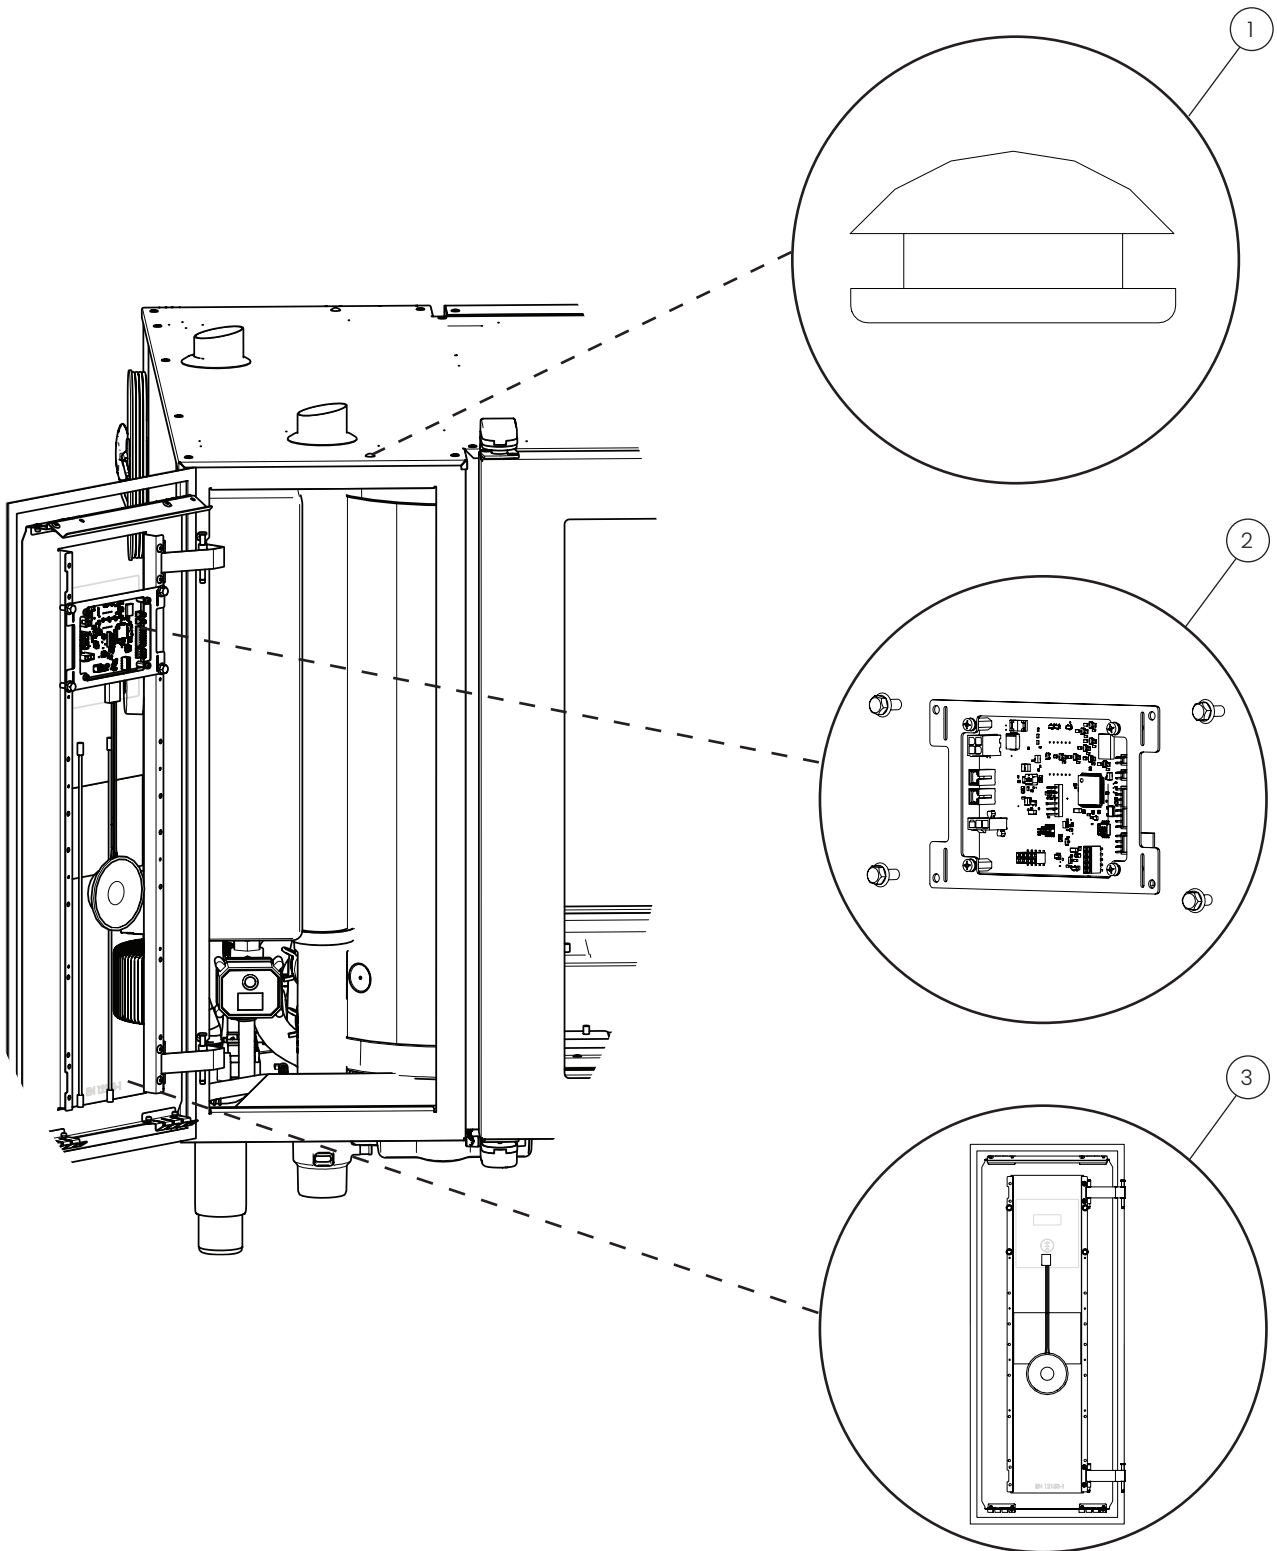

Panels, PassThrough

POS.	PART NO.	DESCRIPTION
1	110197	Silicone plug, roof, spare parts
2	109733	Controller, PassThrough panel, spare parts
3	109739	Rear panel, PassThrough, HOUNÖ, spare parts