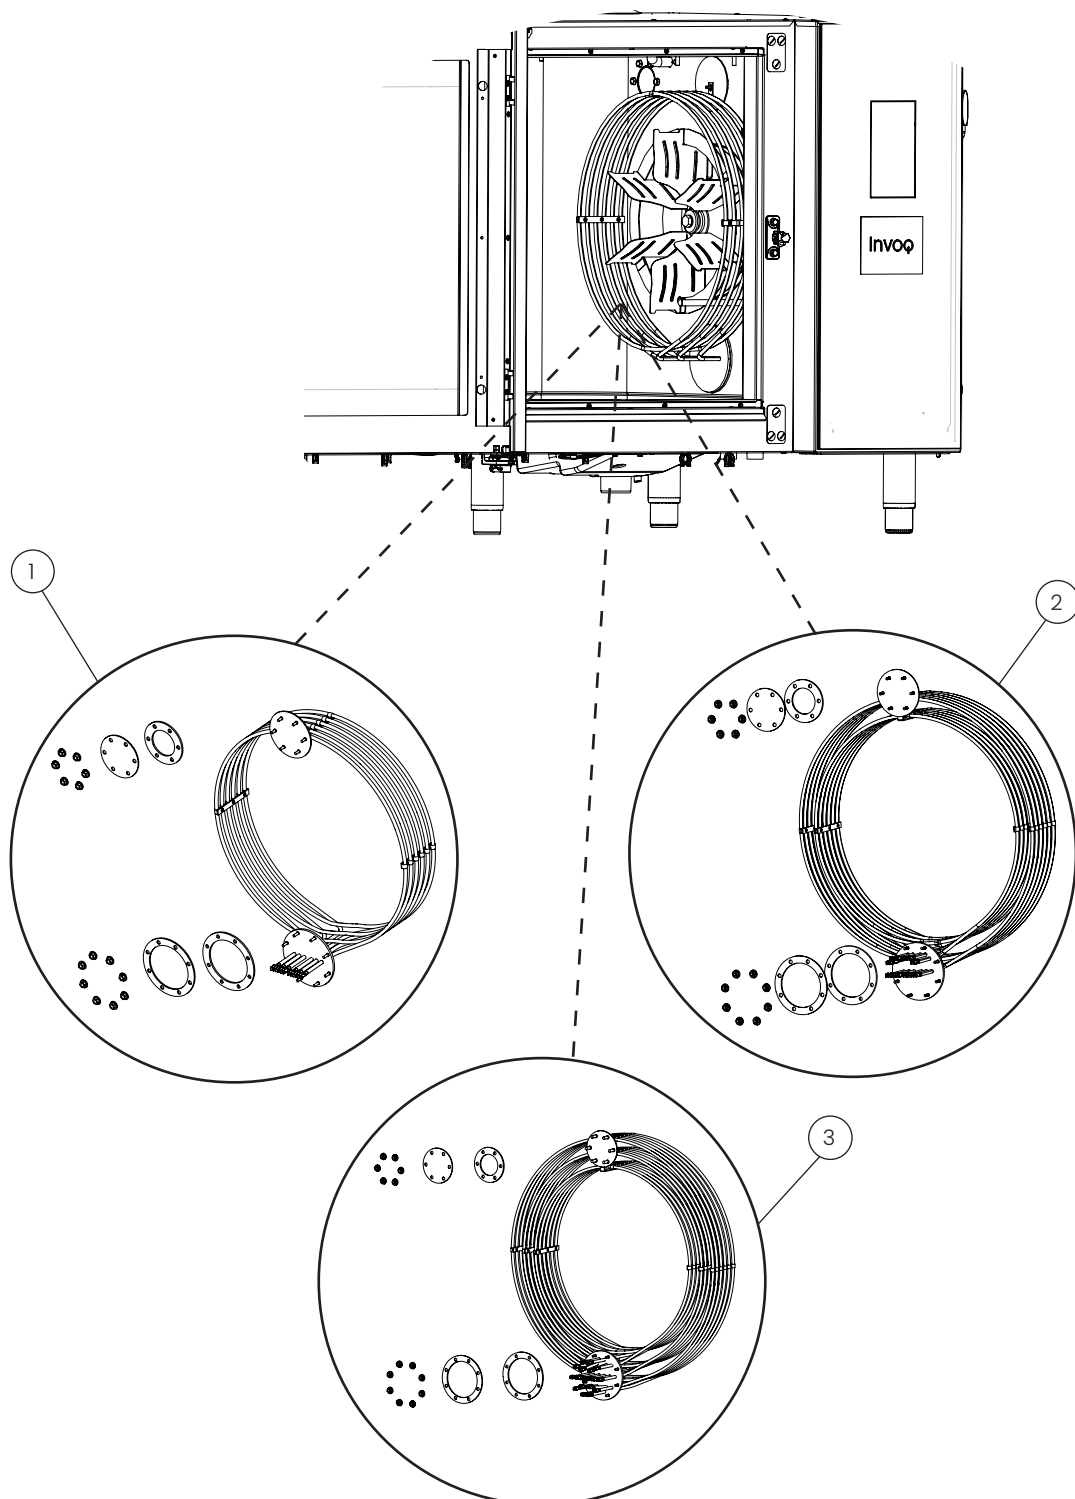

Heating elements - electrical oven

POS.	PART NO.	DESCRIPTION
1	109483	Heating element 6-1/1GN, spare parts
2	109484	Heating element 10&20-1/1GN, spare parts
2	109485	Heating element 6-2/1GN, spare parts
3	109486	Heating element 10&20-2/1GN, spare parts