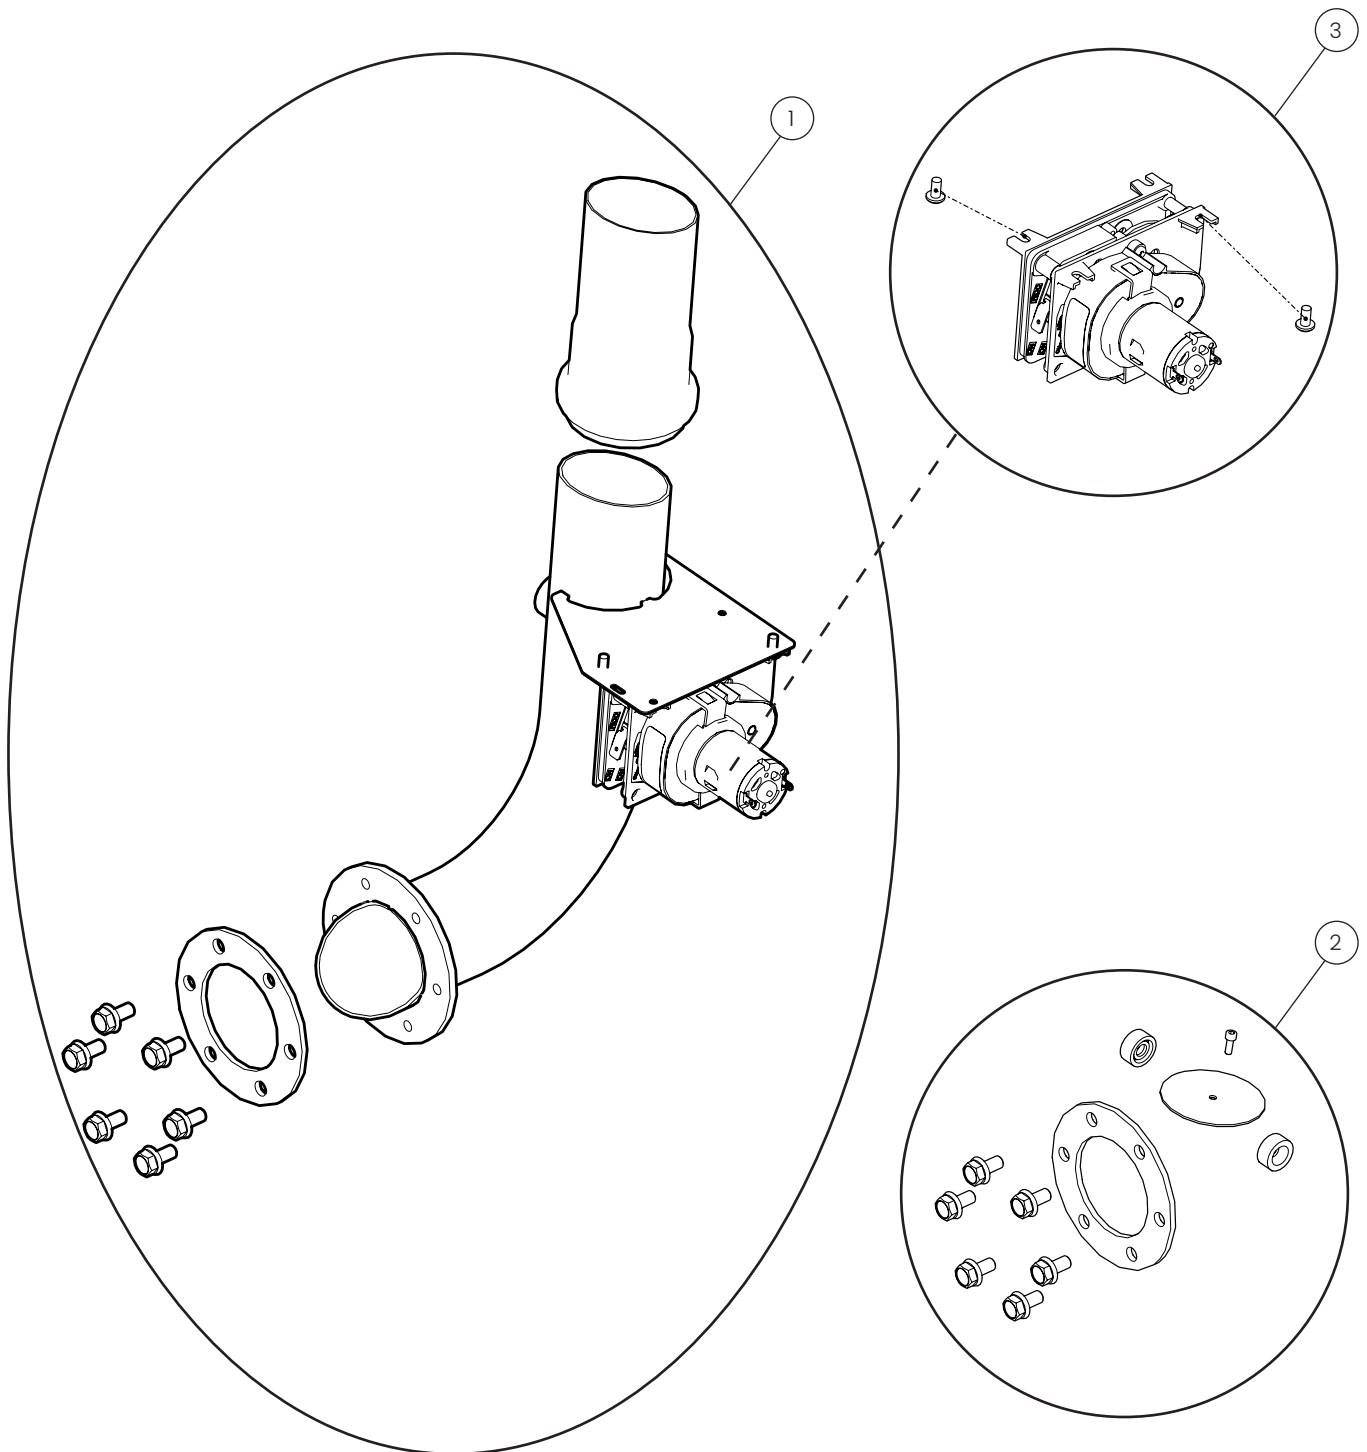

Air valve

POS.	PART NO.	DESCRIPTION
1	108977	Air valve, complete, spare parts
2	108979	Air valve, gaskets, spare parts
3	108978	Air valve, motor, spare parts