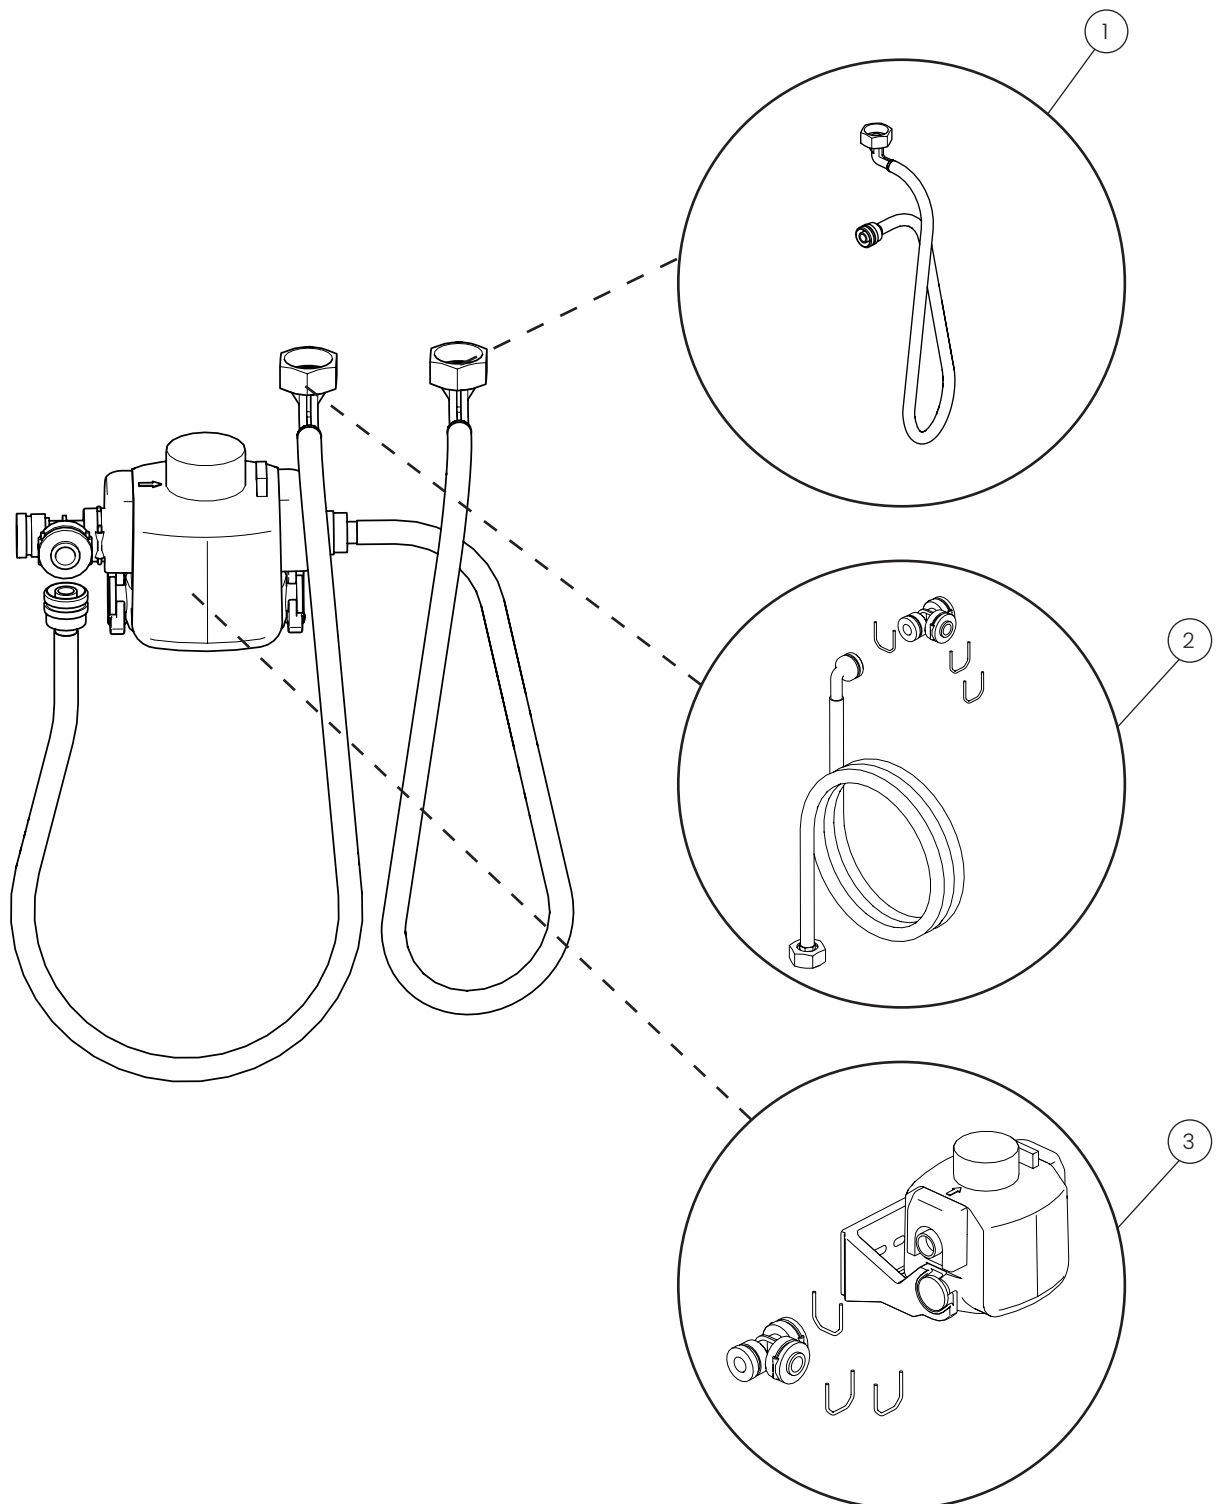

Drain lift system

POS.	PART NO.	DESCRIPTION
1	111691	Drain lift, gasket kit, spare parts
2	111692	Drain lift, drain hose and holder, spare parts
3	111695	Drain lift, wiring harness, spare parts
4	111693	Drain lift, pump kit, 230 VAC, spare parts
4	111694	Drain lift, pump kit, 120 VAC, spare parts

Stackit

POS.	PART NO.	DESCRIPTION
1	112188	Lip sealing, spare parts

HydroShield

POS.	PART NO.	DESCRIPTION
1	112221	Hose, straight, for HydroShield, spare parts
2	112220	Hose, angled, for HydroShield, spare parts
3	112219	Filter head, HydroShield, spare parts