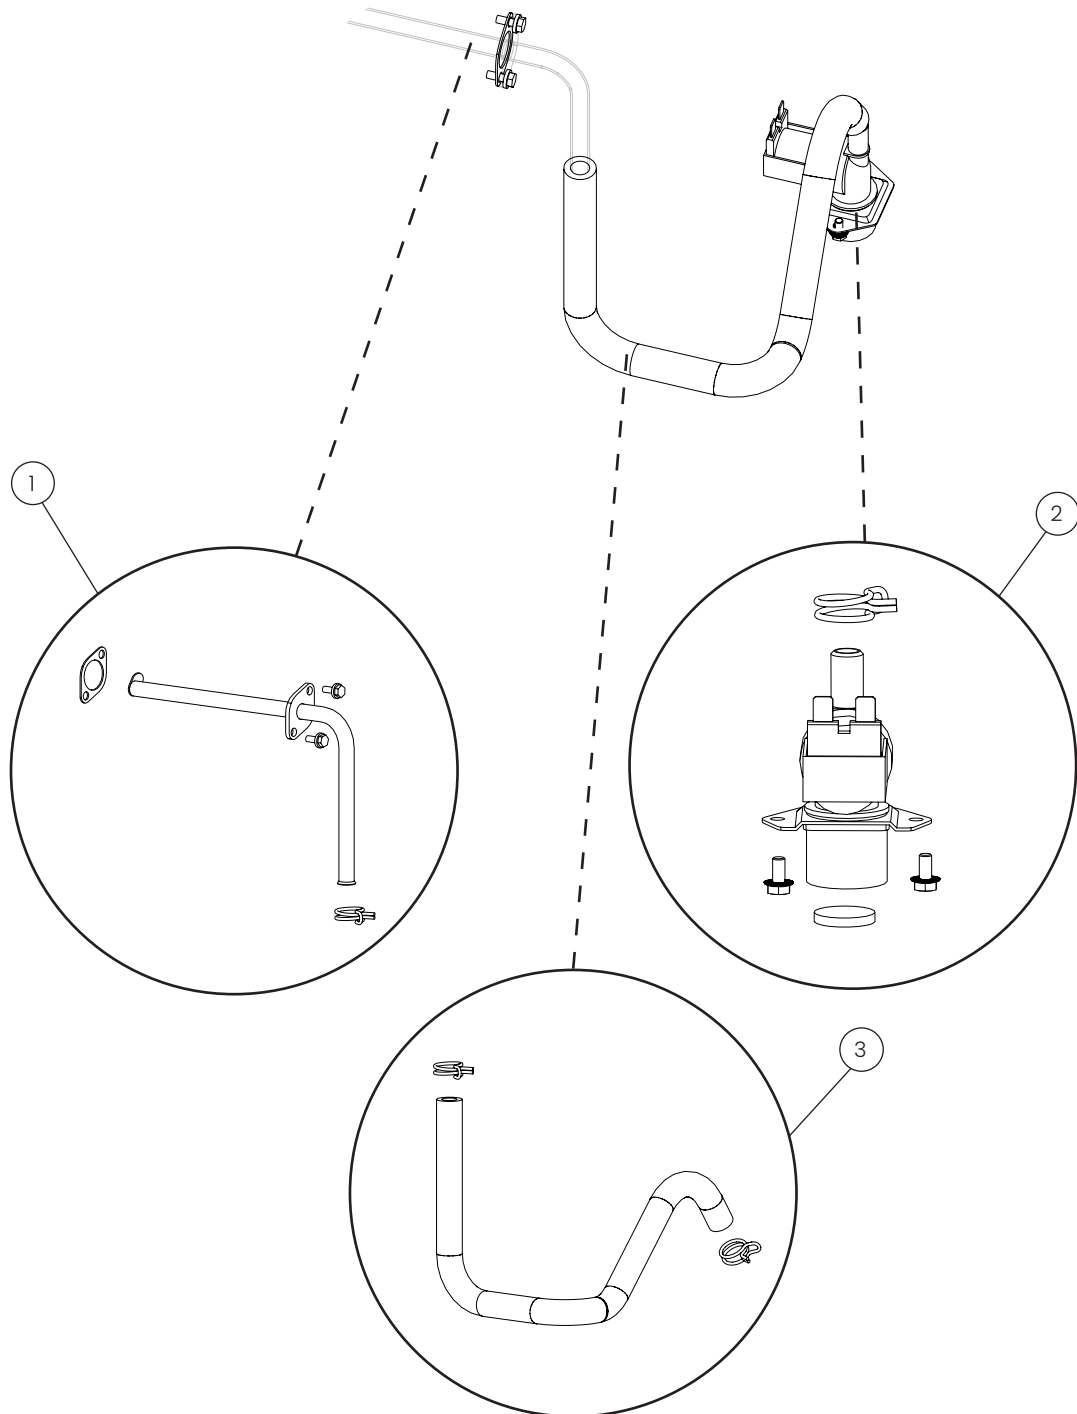

Injection steam

POS.	PART NO.	DESCRIPTION
1	109787	Pipe for injection steam, spare parts
2	109788	Solenoid valve for injection steam, spare parts
3	109786	Hose for injection steam, spare parts