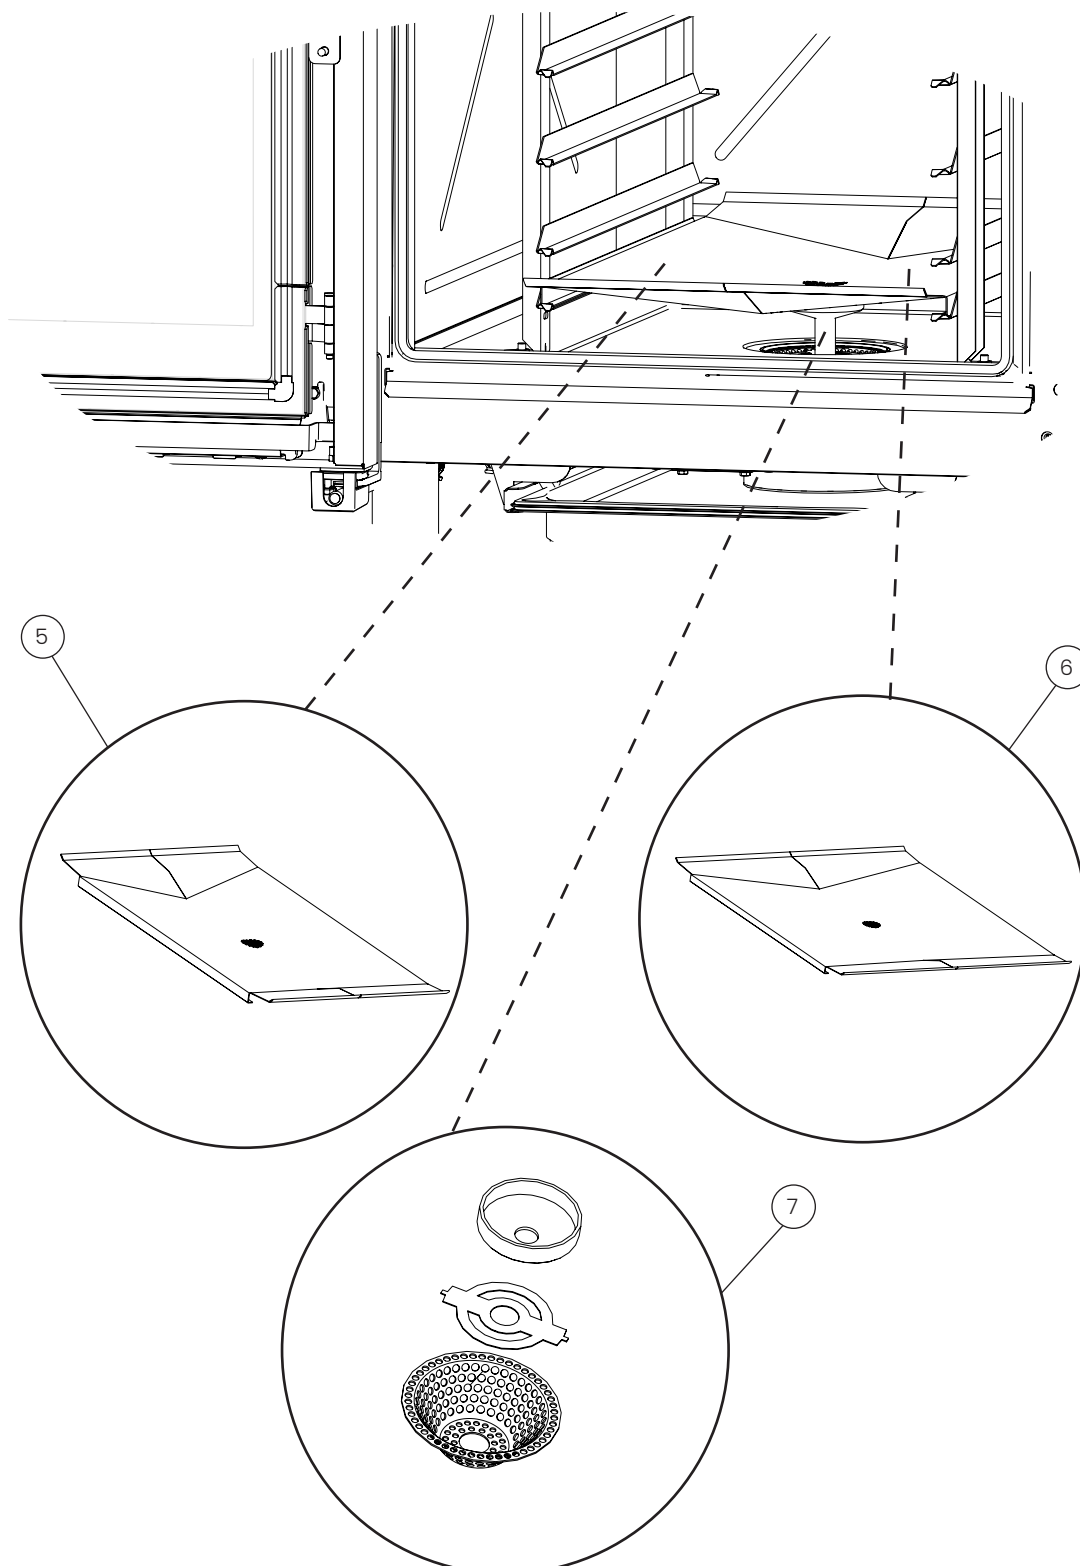

Fat separation

POS.	PART NO.	DESCRIPTION
5	110086	Fat guide plate 1/1GN, spare parts
6	110087	Fat guide plate 2/1GN, spare parts
7	110085	Sieve and funnel for fat, spare parts