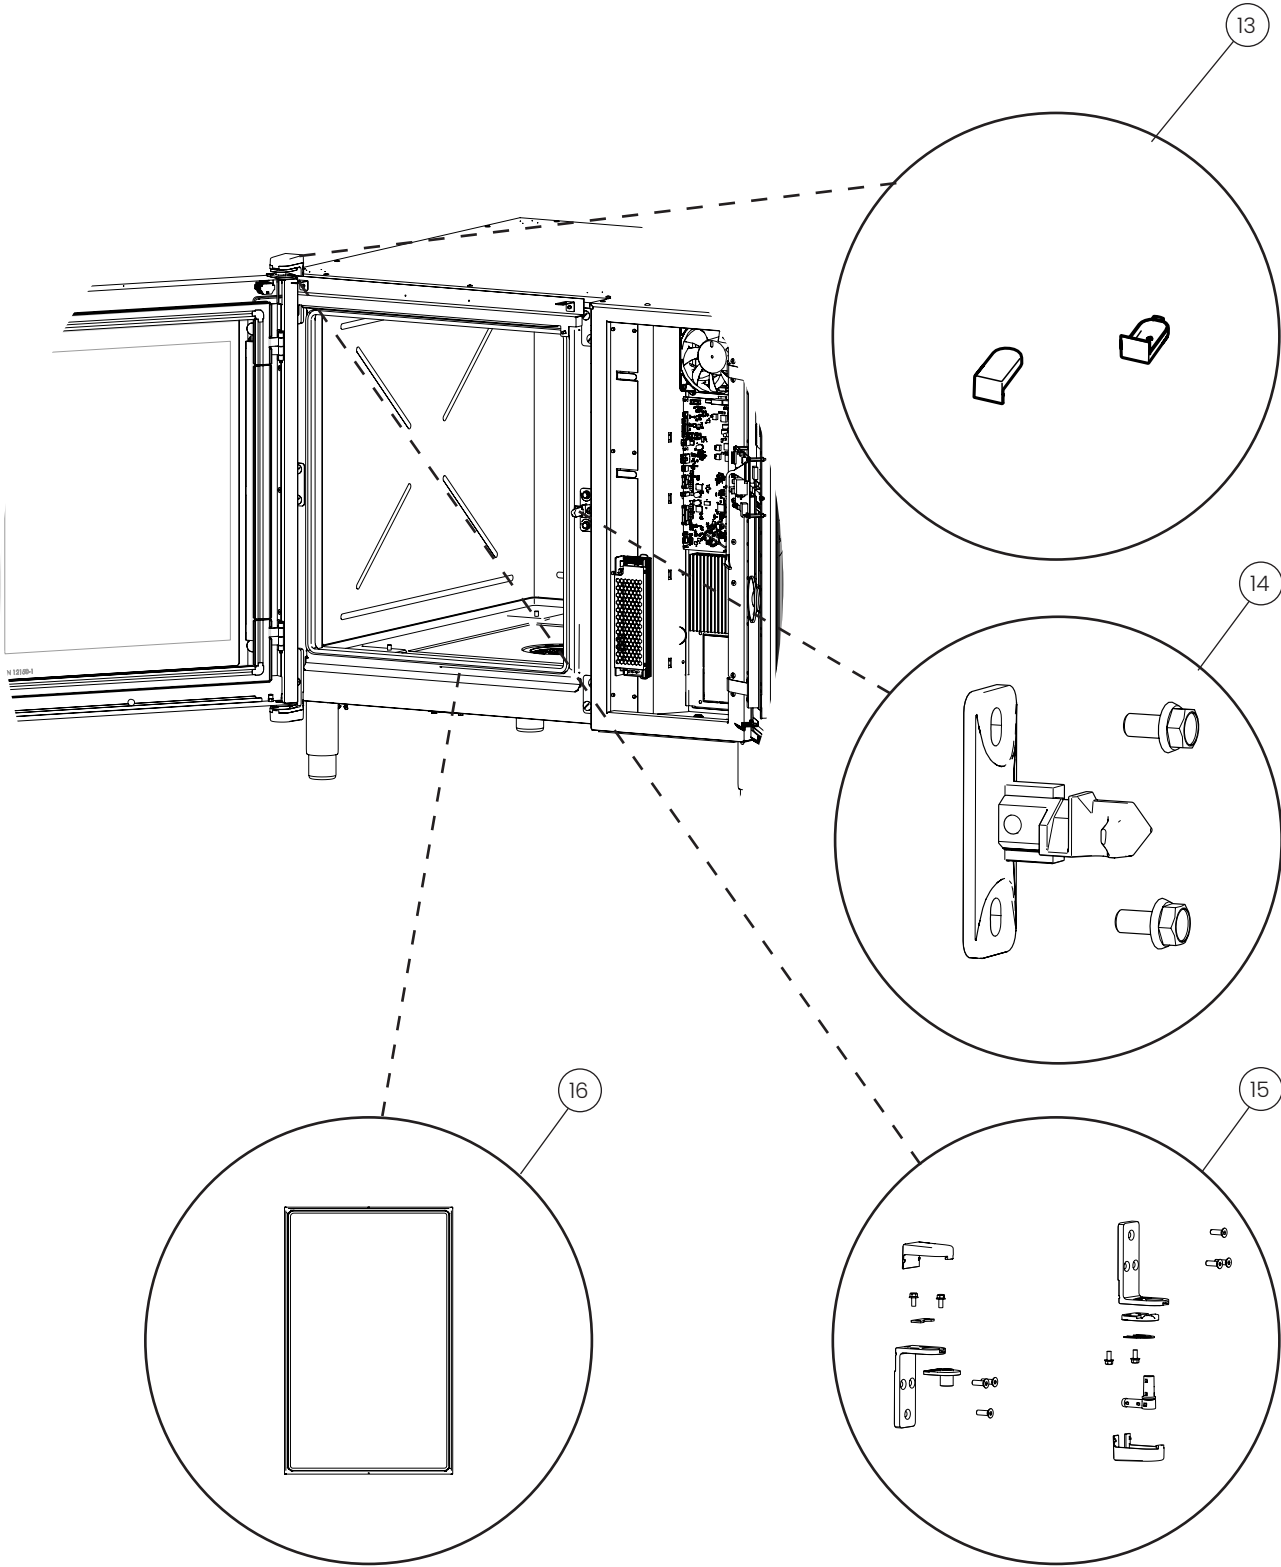

Door

POS.	PART NO.	DESCRIPTION
13	109944	Covers for hinges 6&10-x/1 GN, spare parts
13	109945	Covers for hinges 20-x/1 GN, spare parts
14	110073	Catch for door, spare parts
15	110044	Hinges 6&10-x/1 GN, spare parts
15	110045	Hinges 20-x/1 GN, spare parts
16	109841	Door gasket 6-1/1 GN, spare parts
16	109843	Door gasket 10-1/1 GN, spare parts
16	109845	Door gasket 20-1/1 GN, spare parts
16	109842	Door gasket 6-2/1 GN, spare parts
16	109844	Door gasket 10-2/1 GN, spare parts
16	109846	Door gasket 20-2/1 GN, spare parts