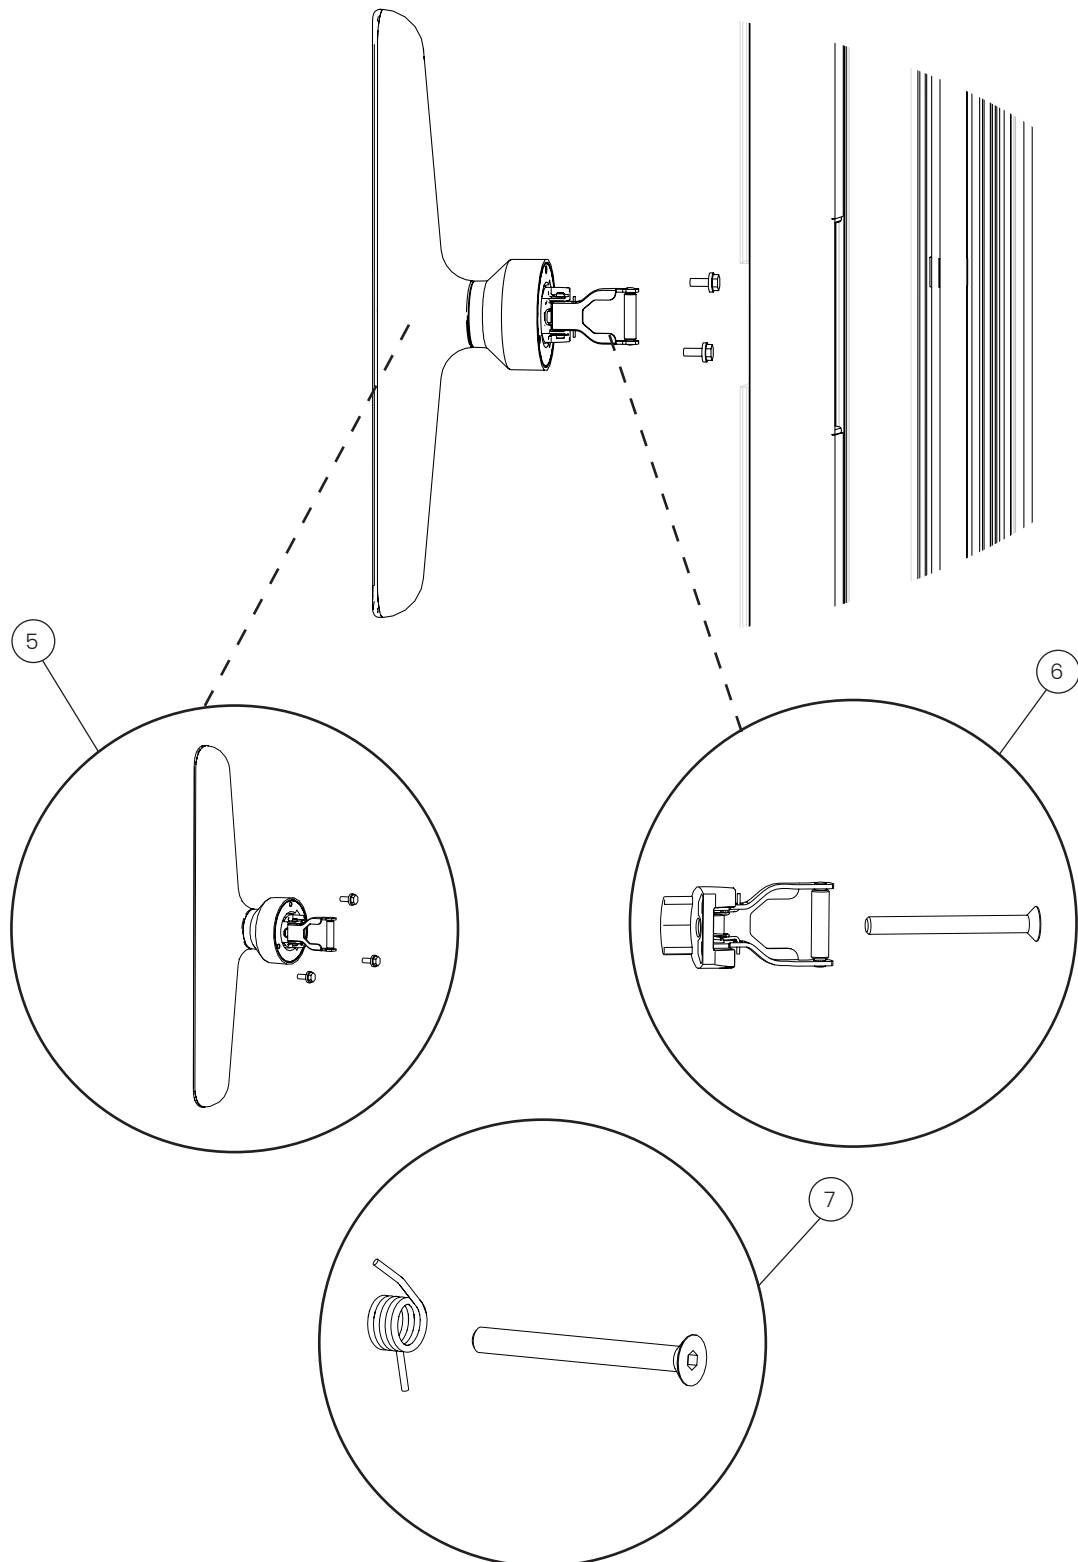

			
Invoq Hybrid	6-2/1 GN	10-2/1 GN	20-2/1 GN
Invoq Combi	6-2/1 GN	10-2/1 GN	20-2/1 GN
Invoq Bake	-	-	-

Invoq Hybrid: Steam generator and injection steam

Invoq Combi: Injection steam

Door

POS.	PART NO.	DESCRIPTION
1	109552	Door 6-1/1 GN, spare parts
1	109553	Door 10-1/1 GN, spare parts
1	109554	Door 20-1/1 GN, spare parts
1	112143	Door 20-1/1 GN no flap, spare parts
1	109555	Door 6-2/1 GN, spare parts
1	109556	Door 10-2/1 GN, spare parts
1	109557	Door 20-2/1 GN, spare parts
1	112144	Door 20-2/1 GN no flap, spare parts
2	109586	Door frame with outer glass 6-1/1 GN, spare parts
2	109589	Door frame with outer glass 10-1/1 GN, spare parts
2	109590	Door frame with outer glass 20-1/1 GN, spare parts
2	109588	Door frame with outer glass 6-2/1 GN,, spare parts
2	109587	Door frame with outer glass 10-2/1 GN, spare parts
2	109591	Door frame with outer glass 20-2/1 GN, spare parts
3	109696	Inner glass 6-1/1 GN, spare parts
3	109698	Inner glass 10-1/1 GN, spare parts
3	109700	Inner glass 20-1/1 GN, spare parts
3	109697	Inner glass 6-2/1 GN, spare parts
3	109699	Inner glass 10-2/1 GN, spare parts
3	109701	Inner glass 20-2/1 GN, spare parts
4	109901	Middle glass 6-1/1 GN, spare parts
4	109903	Middle glass 10-1/1 GN, spare parts
4	109905	Middle glass 20-1/1 GN, spare parts
4	109902	Middle glass 6-2/1 GN, spare parts
4	109904	Middle glass 10-2/1 GN, spare parts
4	109906	Middle glass 20-2/1 GN, spare parts

Door

POS.	PART NO.	DESCRIPTION
5	109939	Door handle, spare parts
6	109942	Closing spring, spare parts
7	109943	Return spring, spare parts

Door

POS.	PART NO.	DESCRIPTION
8	109946	Led lights 6-x/1 GN, spare parts
8	109947	Led lights 10-x/1 GN, spare parts
8	109948	Led lights 20-x/1 GN, spare parts
9	109940	Drip tray 1/1 GN, spare parts
9	109941	Drip tray 2/1 GN, spare parts
10	110072	L piece for drip tray, spare parts
11	112184	O-ring and plug for drip tray, spare parts
12	112183	Pin for hinges, glasses, and panels