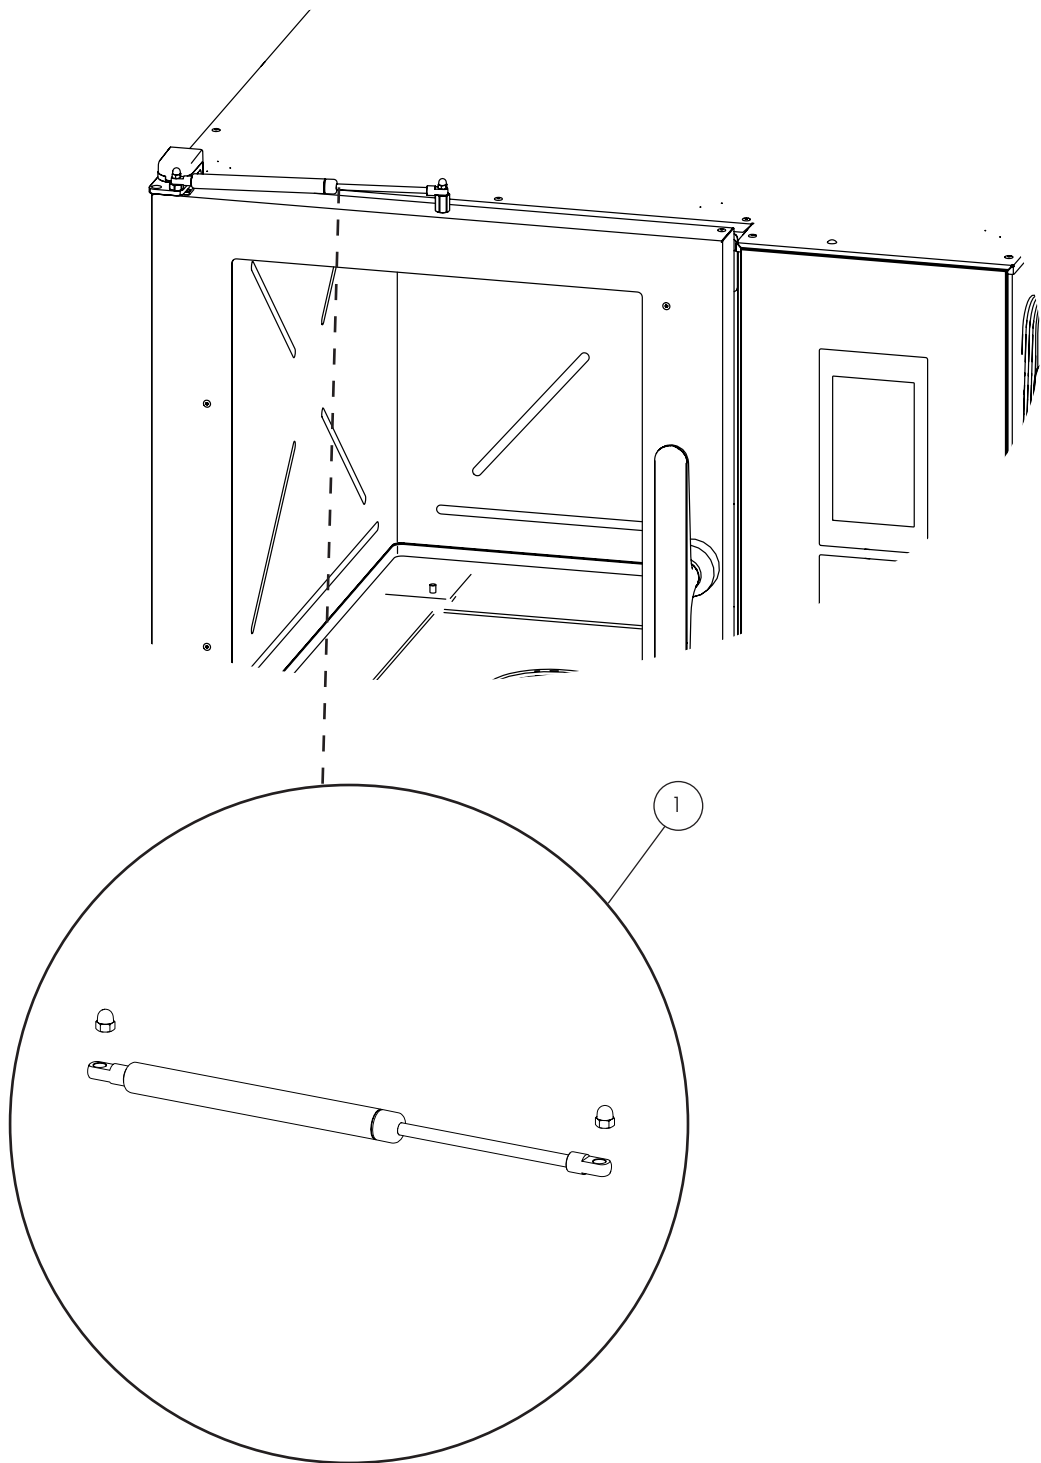

Marine

POS.	PART NO.	DESCRIPTION
1	110231	Spring for door 6&10-X/1GN, marine, spare parts
1	110230	Spring for door 20-X/1GN, marine, spare parts