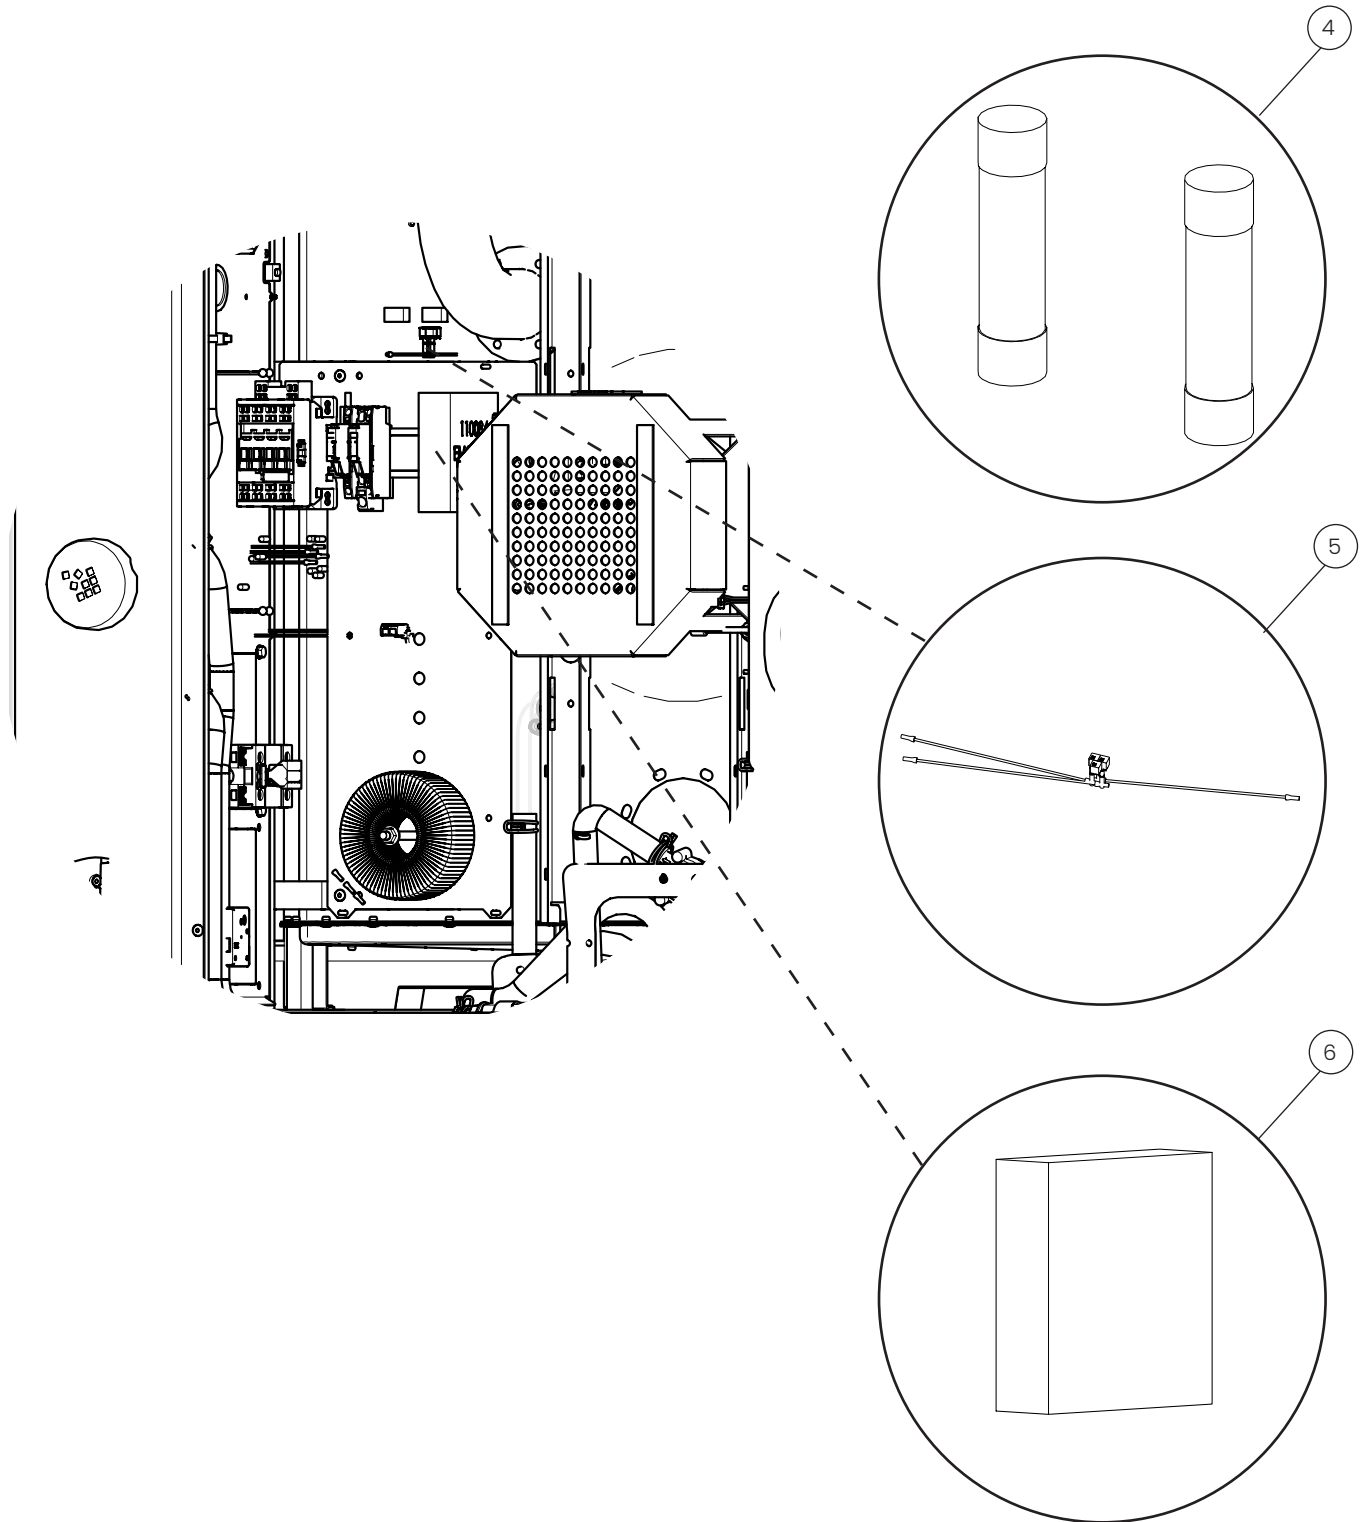

Electrical components

POS.	PART NO.	DESCRIPTION
4	111366	Fuses, 2A and 3,15A, spare parts
5	112018	EMC filter, RC, spare parts
6	112017	EMC filter, Line, spare parts