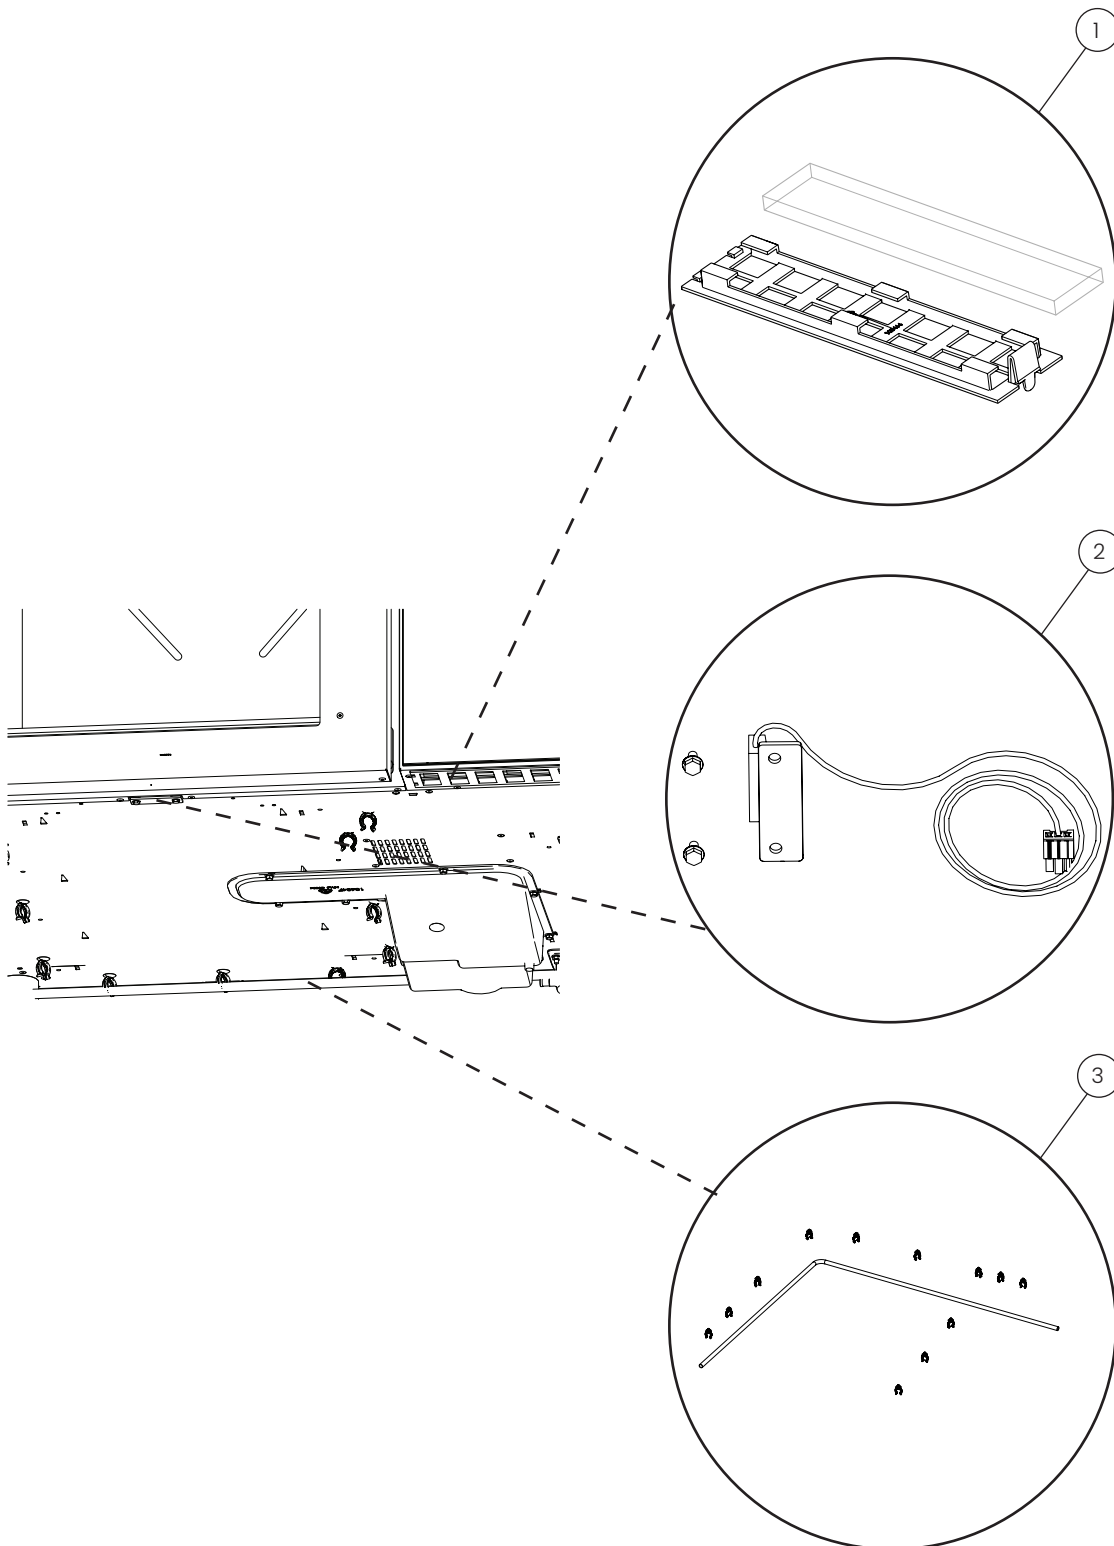

Steam generator - universal

POS.	PART NO.	DESCRIPTION
10	109821	Lid for descaling box, spare parts
11	109820	Descaling box, spare parts

Steam generator - electrical oven

POS.	PART NO.	DESCRIPTION
1	110113	Steam generator, electric, 6-1/1 GN, spare parts
1	110111	Steam generator, electric, 6-2/1 GN & 10-x/1 GN, spare parts
1	110112	Steam generator, electric, 20-X/1 GN, spare parts
2	109366	Heating element, 208-240V, spare parts

Beneath the oven

POS.	PART NO.	DESCRIPTION
1	109915	Air intake filter, spare parts
2	109879	Door sensor, spare parts
3	109993	Drain hose for drip tray, spare parts

Beneath the oven

POS.	PART NO.	DESCRIPTION
4	112107	Table top feet, spare parts
5	112106	Manifold for inlet, spare parts
6	112105	Double check valve, UK only, spare parts