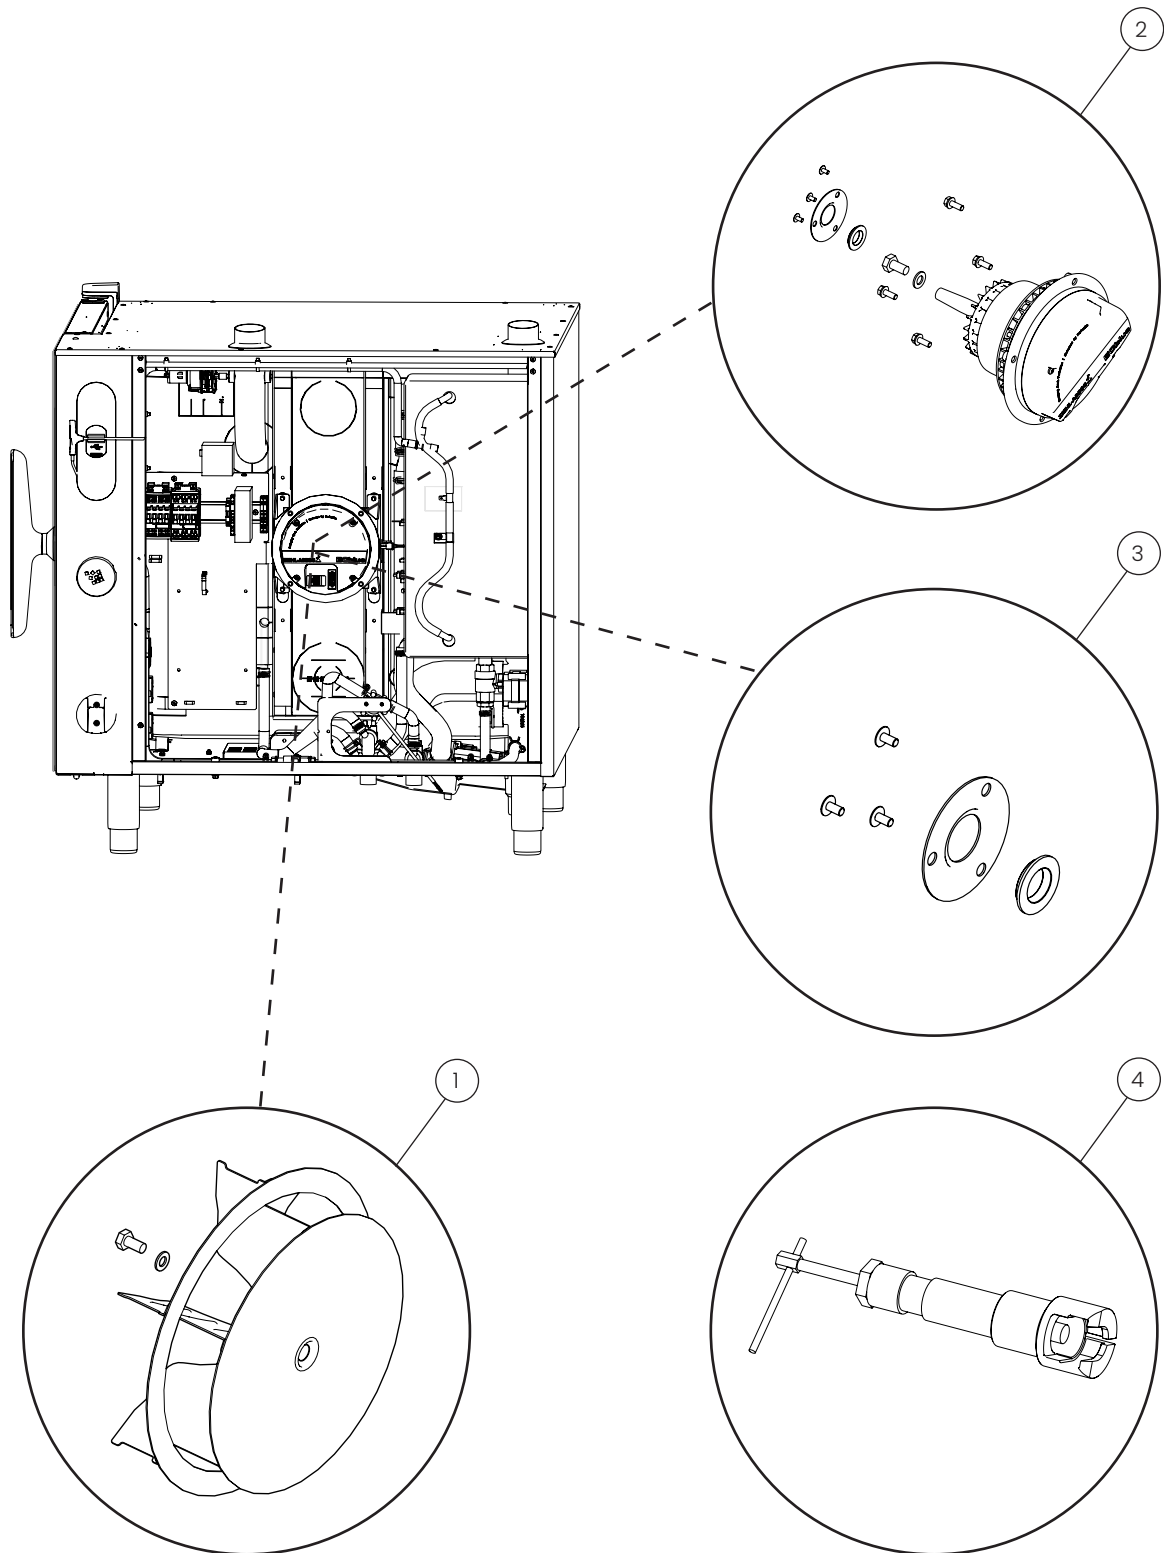

Fan motor and fan wheels

POS.	PART NO.	DESCRIPTION
1	109024	Fan wheel, 6-x/1 GN, spare parts
1	109025	Fan wheel, 10&20-x/1 GN, spare parts
2	109026	Fan motor, 230VAC, 50Hz/60Hz, 420W, spare parts
3	109321	Gasket for motor shaft, spare parts
4	38520001	Puller for fan wheel, spare parts