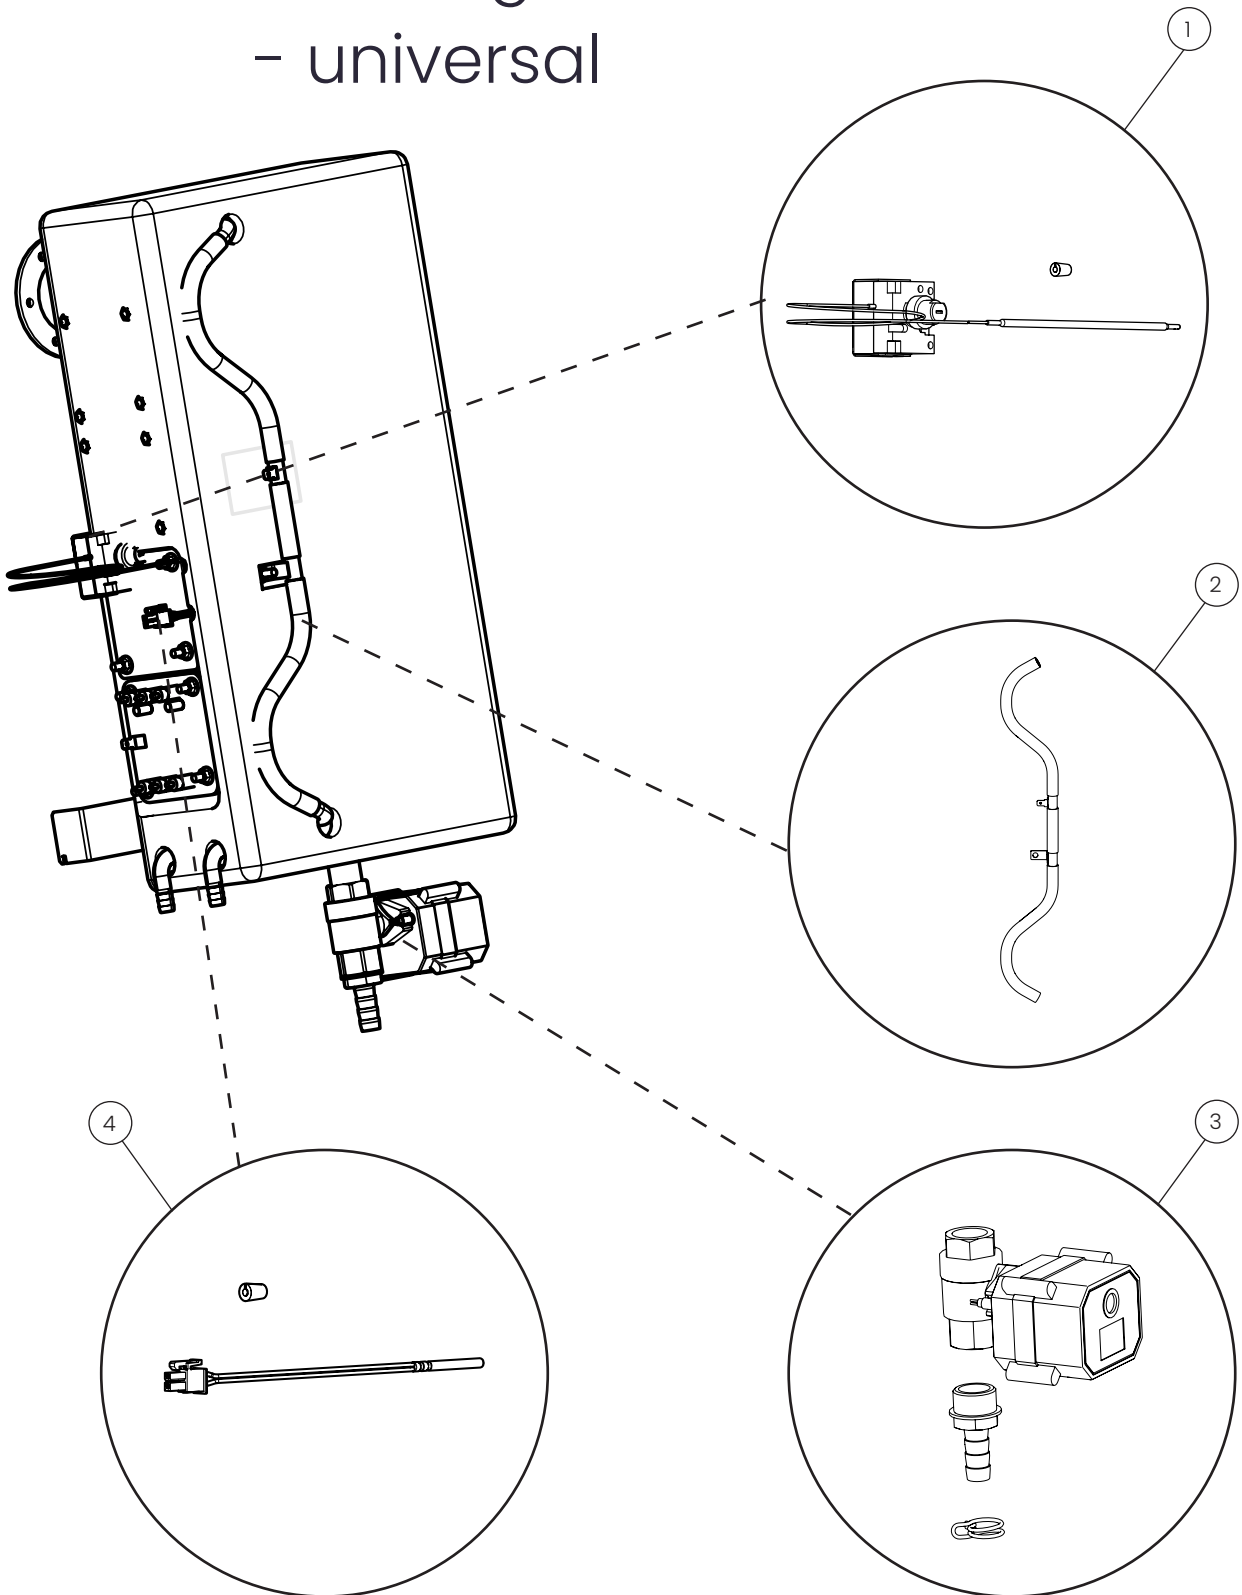

Steam generator - universal

POS.	PART NO.	DESCRIPTION
1	109369	Thermo switch for steam generator, spare parts
2	109907	Level sensor, spare parts
3	110109	Empty valve for steam generator, spare parts
4	109367	Temperature sensor for steam generator, spare parts