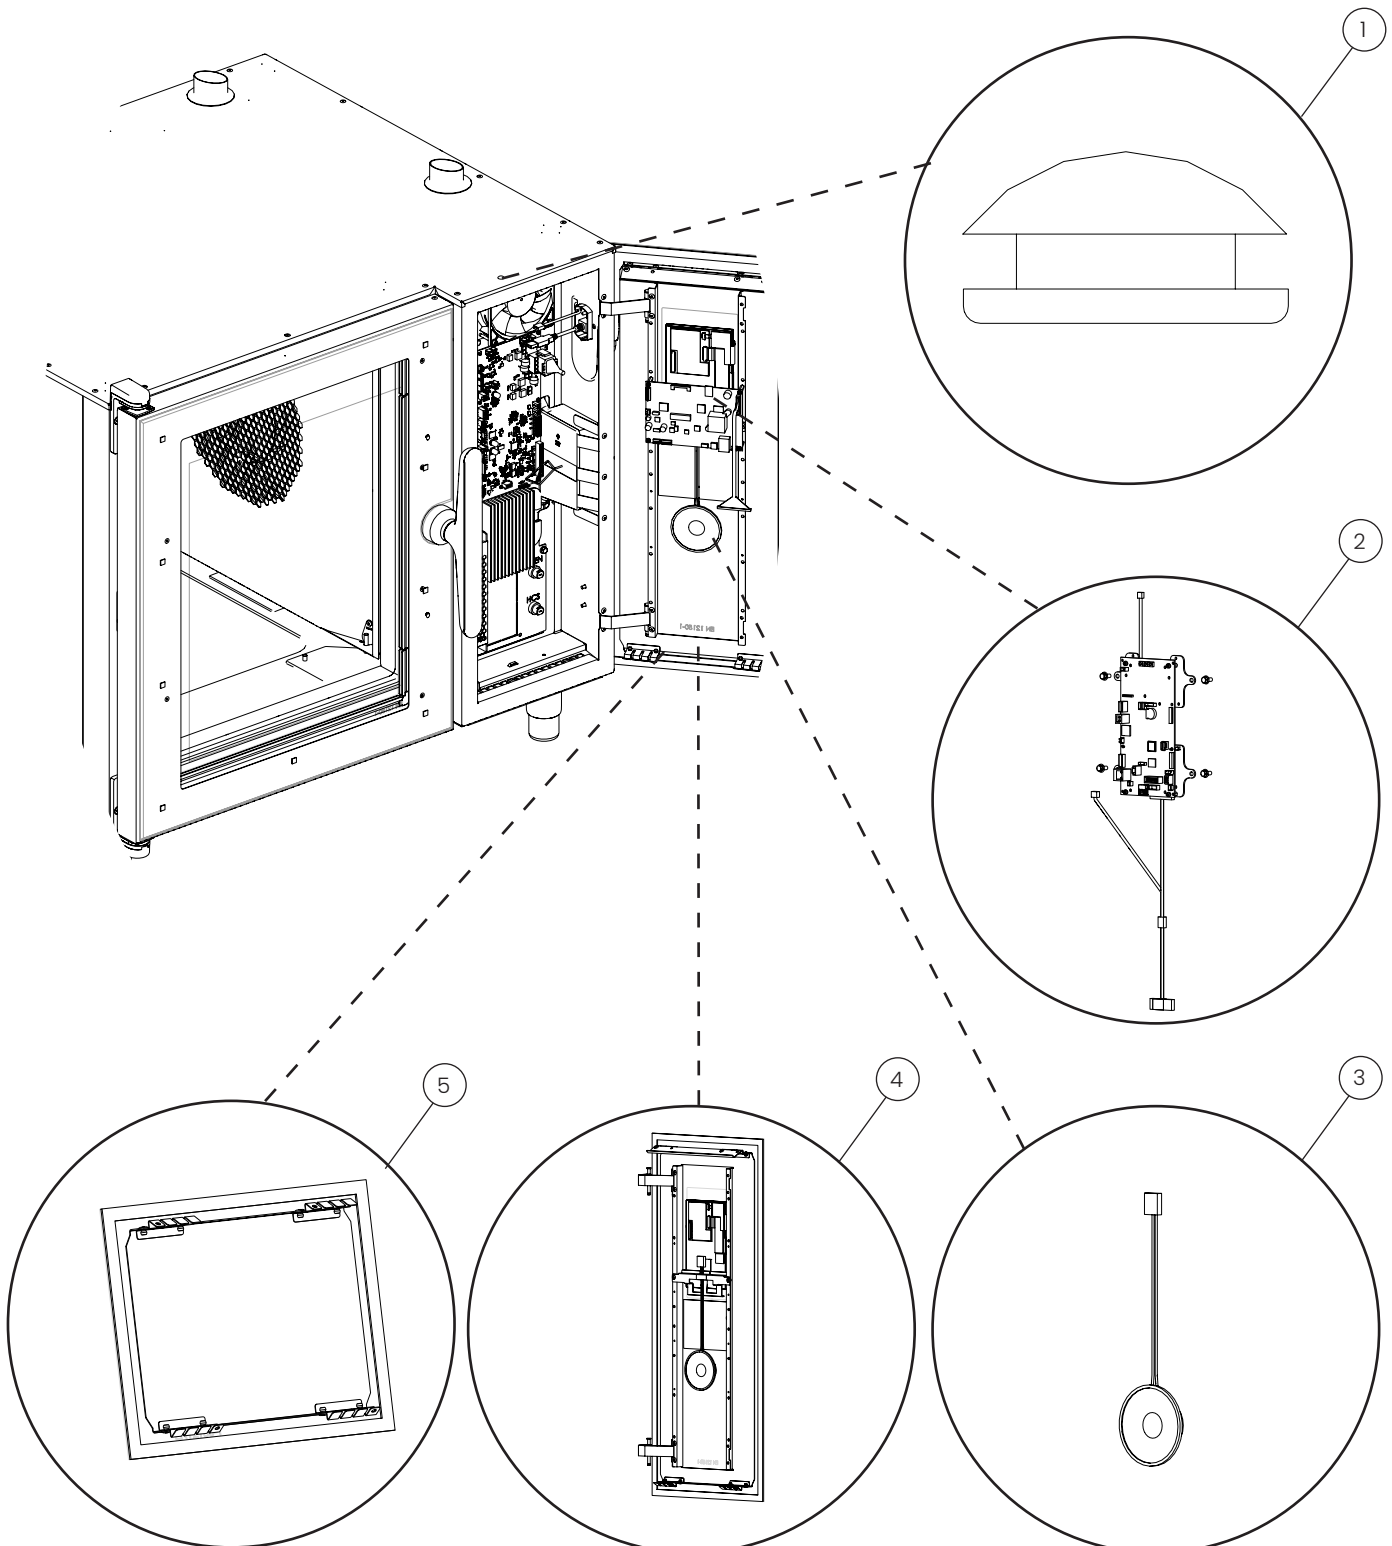

Oven sensors

POS.	PART NO.	DESCRIPTION
1	109152	Oxygen sensor, spare parts
2	109153	Temperature sensor, oven, spare parts
3	109154	Thermo switch, oven, spare parts

Baffle plate

POS.	PART NO.	DESCRIPTION
1	109198	Baffle plate, 6-1/1 GN, spare parts
1	109199	Baffle plate, 10-1/1 GN, spare parts
1	109200	Baffle plate, 20-1/1 GN, spare parts
1	109201	Baffle plate, 6-2/1 GN, spare parts
1	109202	Baffle plate, 10-2/1 GN, spare parts
1	109203	Baffle plate, 20-2/1 GN, spare parts
2	109197	Wash bracket, spare parts

Sieve

POS.	PART NO.	DESCRIPTION
1	109165	Sieve, non-fat, spare parts

Panels

POS.	PART NO.	DESCRIPTION
1	110197	Silicone plug, roof, spare parts
2	109722	Controller, front panel, spare parts
3	109723	Speaker, spare parts
4	109716	Front panel, HOUNÖ, spare parts
5	111417	Front plate bottom, 10-x/1, spare parts
5	111418	Front plate bottom, 20-x/1, spare parts