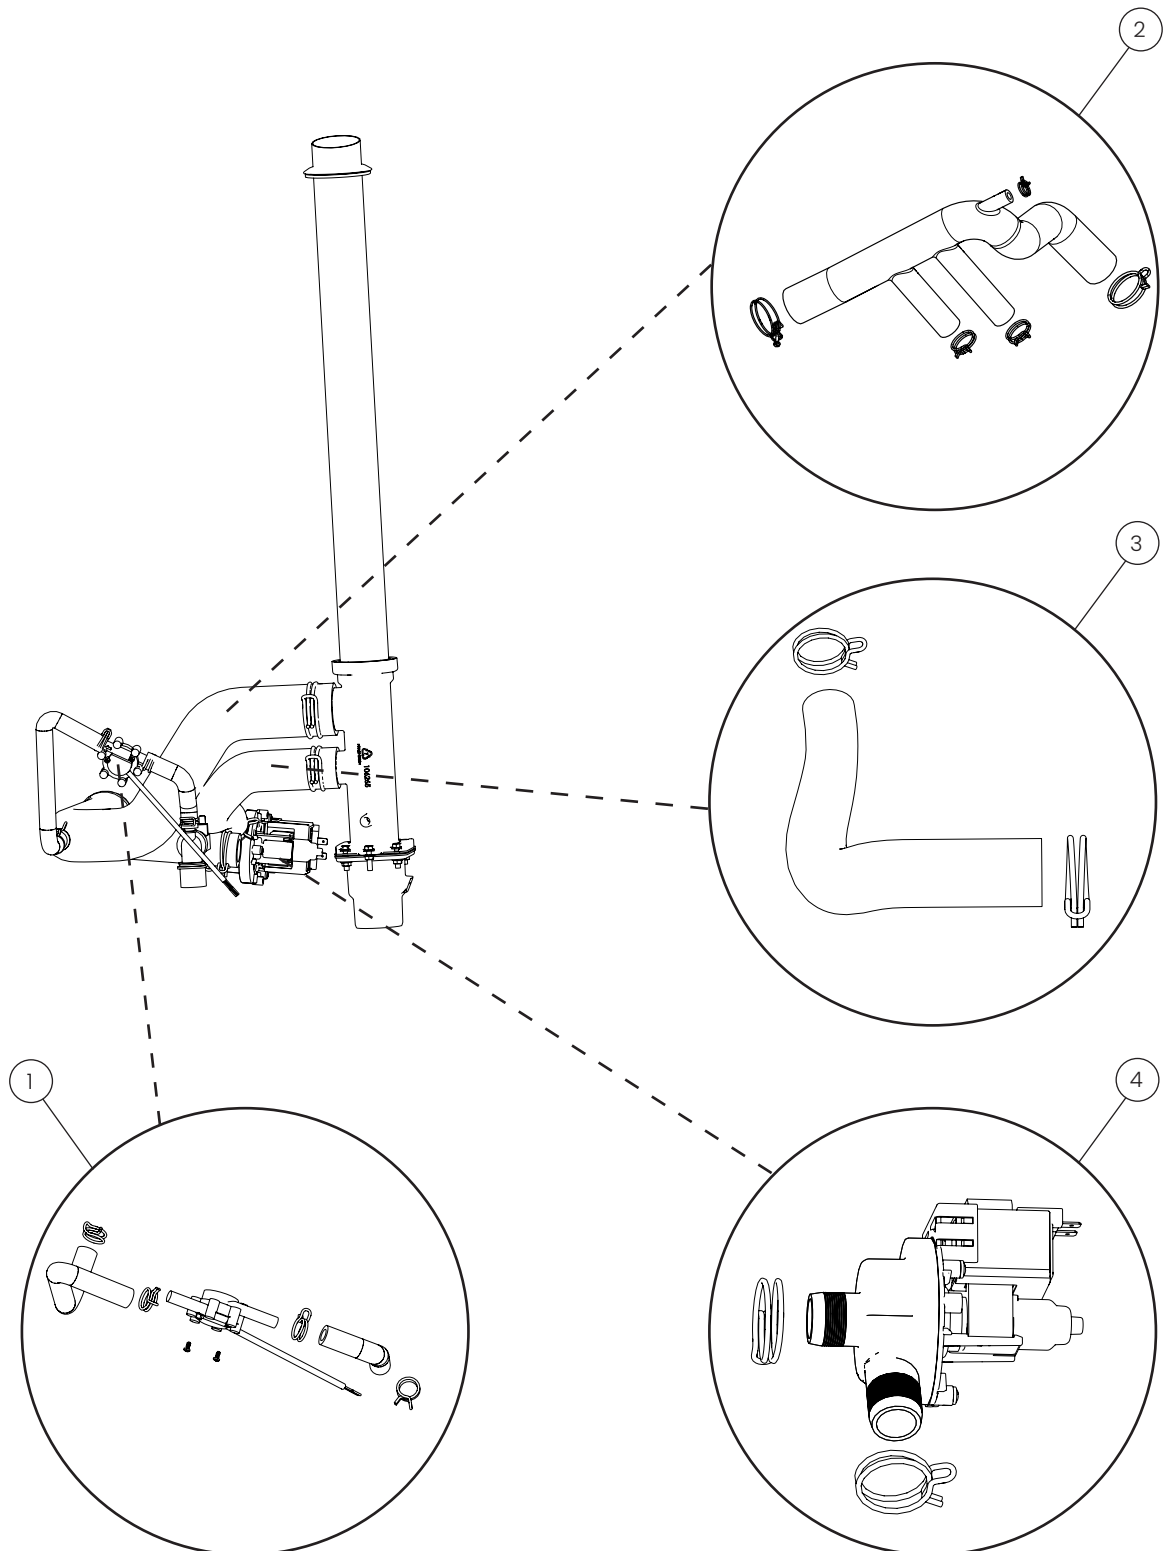

Air valve

POS.	PART NO.	DESCRIPTION
1	108977	Air valve, complete, spare parts
2	108979	Air valve, gaskets, spare parts
3	108978	Air valve, motor, spare parts

Cleaning

POS.	PART NO.	DESCRIPTION
1	109012	Circulation pump, 120V, spare parts
1	109011	Circulation pump, 230V, spare parts
2	109013	Wash pipe, spare parts
3	109014	Silicone hose for conductivity sensor, spare parts
4	109016	Moulded hose for circulation, 6-X/1 GN, spare parts
4	109015	Moulded hose for circulation, 10-X/1 GN, spare parts
4	109017	Moulded hose for circulation, 20-X/1 GN, spare parts

Drain

POS.	PART NO.	DESCRIPTION
1	109080	Flow sensor, spare parts
2	109075	Drain hose, 1/1 GN, spare parts
2	109076	Drain hose, 2/1 GN, spare parts
3	109078	Moulded hose for drain, 1/1 GN, spare parts
3	109079	Moulded hose for drain, 2/1 GN, spare parts
4	109124	Drain pump, 120VAC, spare parts
4	109077	Drain pump, 230VAC, spare parts