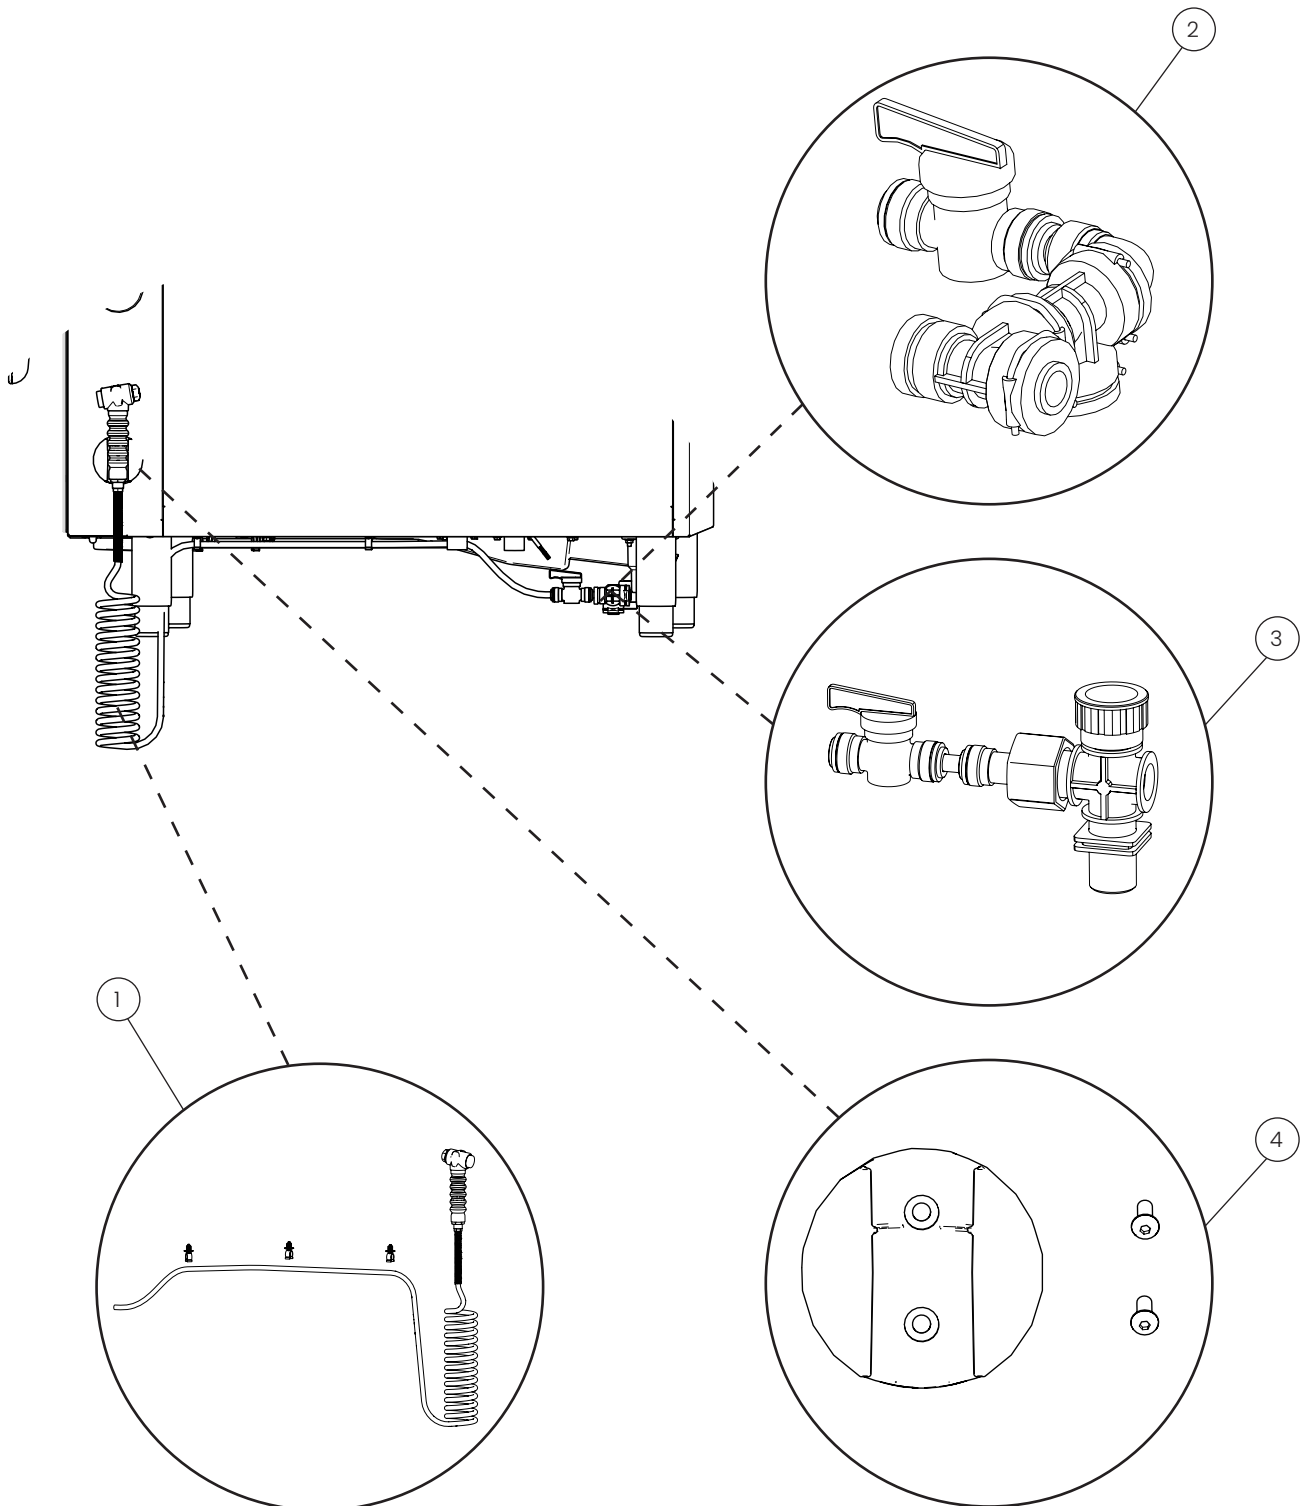

Hand shower

POS.	PART NO.	DESCRIPTION
1	110247	Hand shower, spare parts
2	110245	Fittings for hand shower with HydroShield, spare parts
3	110246	Fittings for hand shower, spare parts
4	111544	Holder for hand shower, spare parts