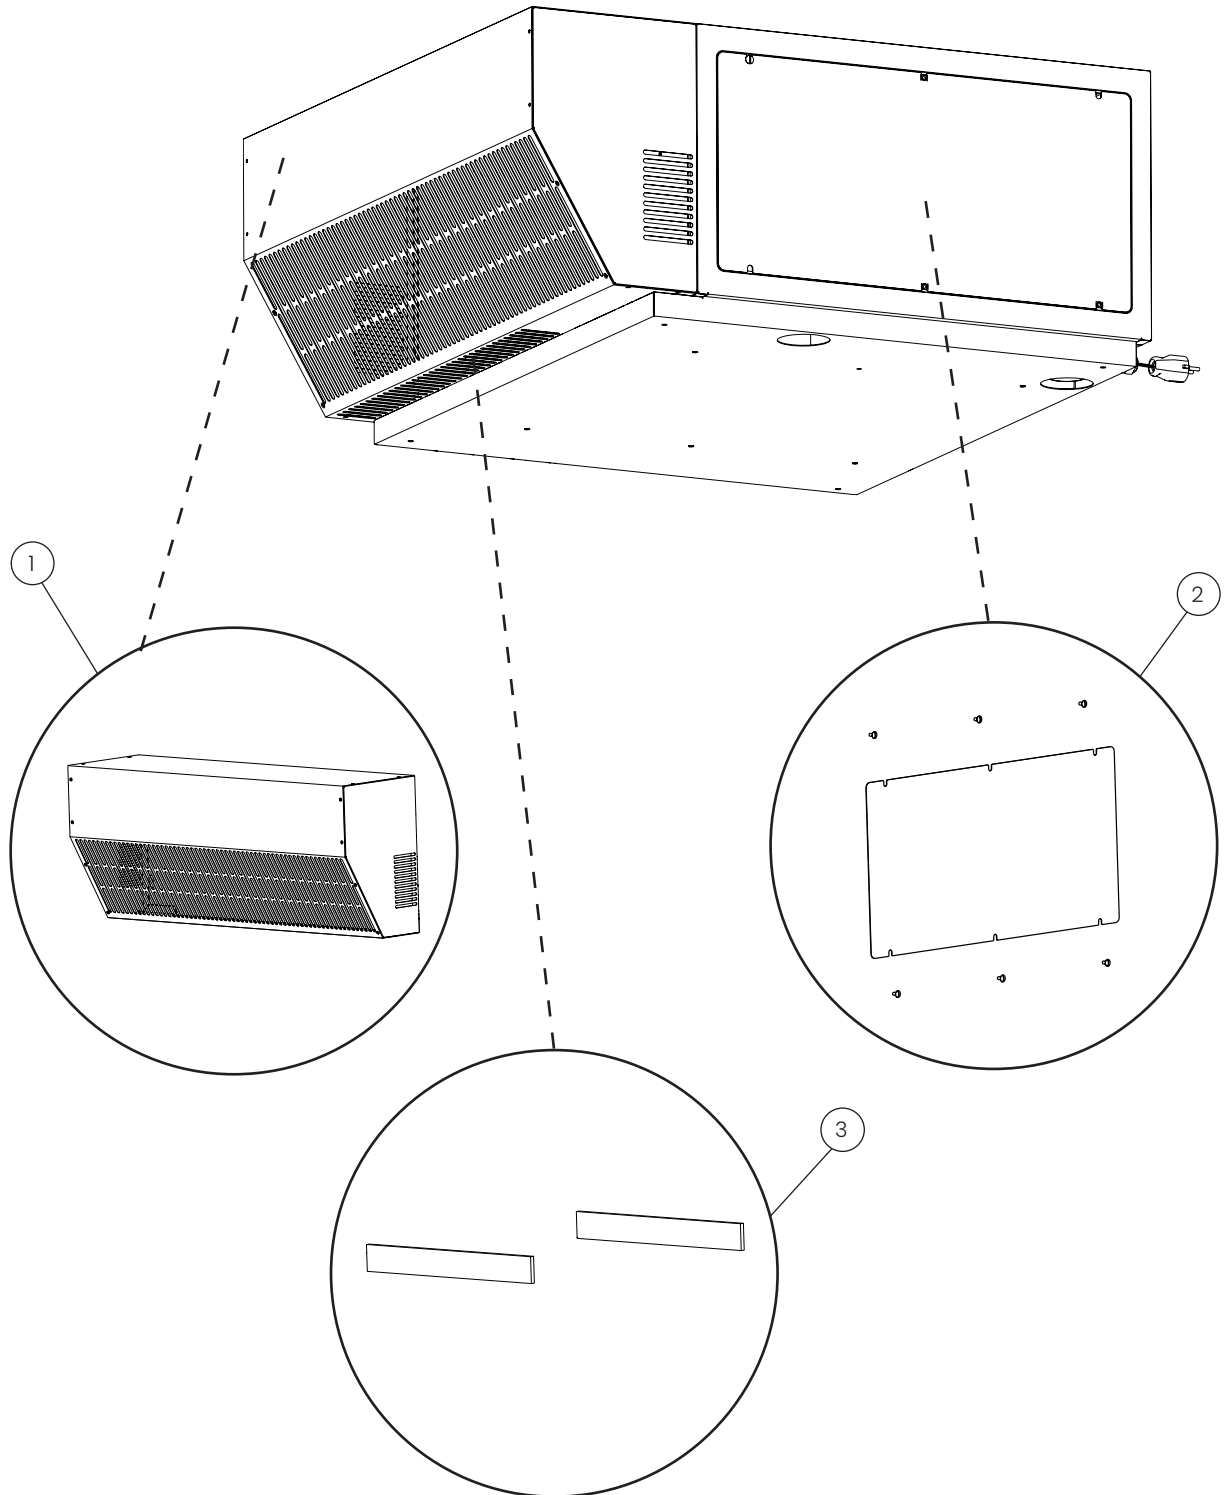

Condensation hood

POS.	PART NO.	DESCRIPTION
1	111219	Front, condensation hood, 1/1 GN, spare parts
1	111222	Front, condensation hood, 2/1 GN, spare parts
2	111218	Side plate, condensation hood, spare parts
3	111217	Filter, condensation hood, spare parts