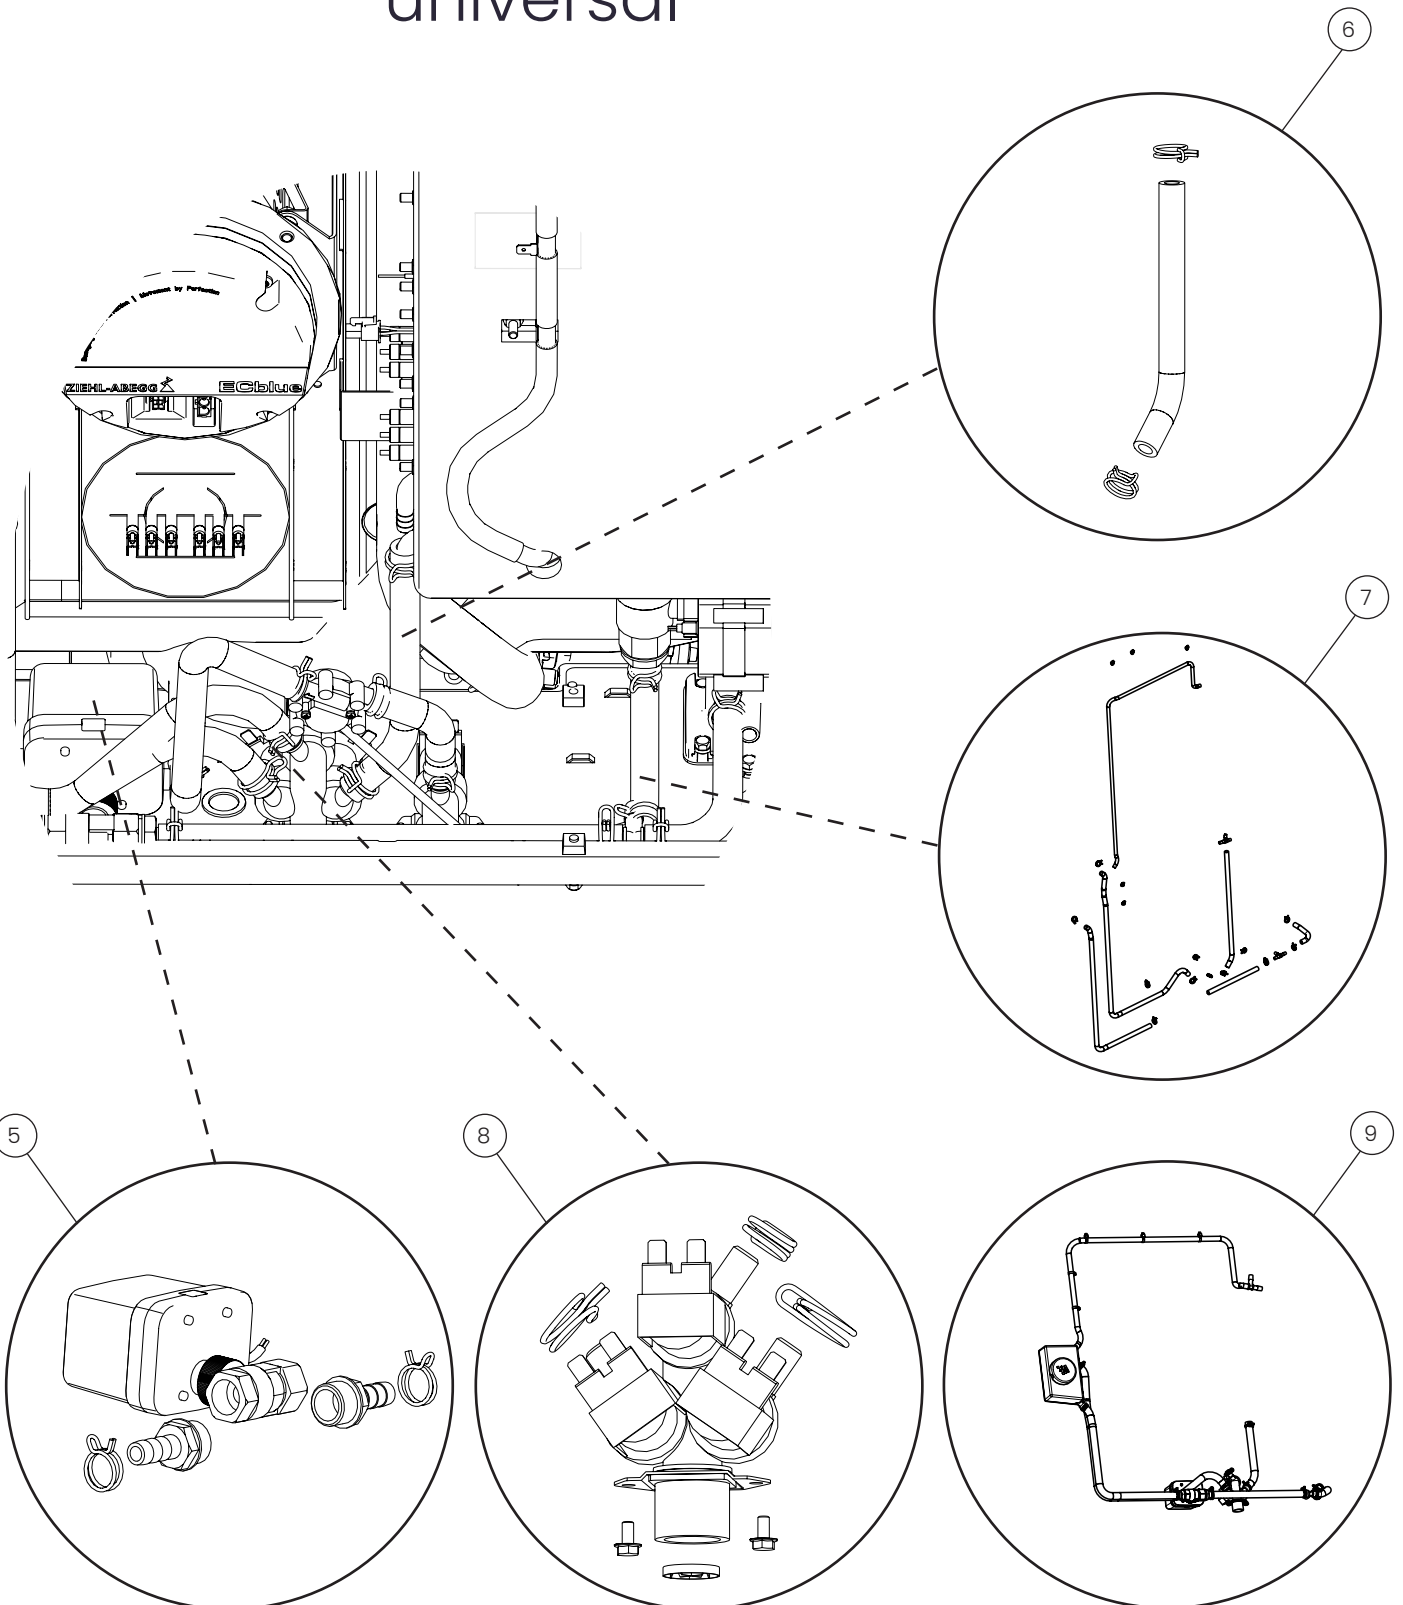

Steam generator - universal

POS.	PART NO.	DESCRIPTION
5	109818	Empty valve for descaling, spare parts
6	109816	Hose for hybrid steam, spare parts
7	109819	Hoses for descale system, spare parts
8	109815	Solenoid valve for hybrid steam, spare parts
9	109817	Descal system, spare parts