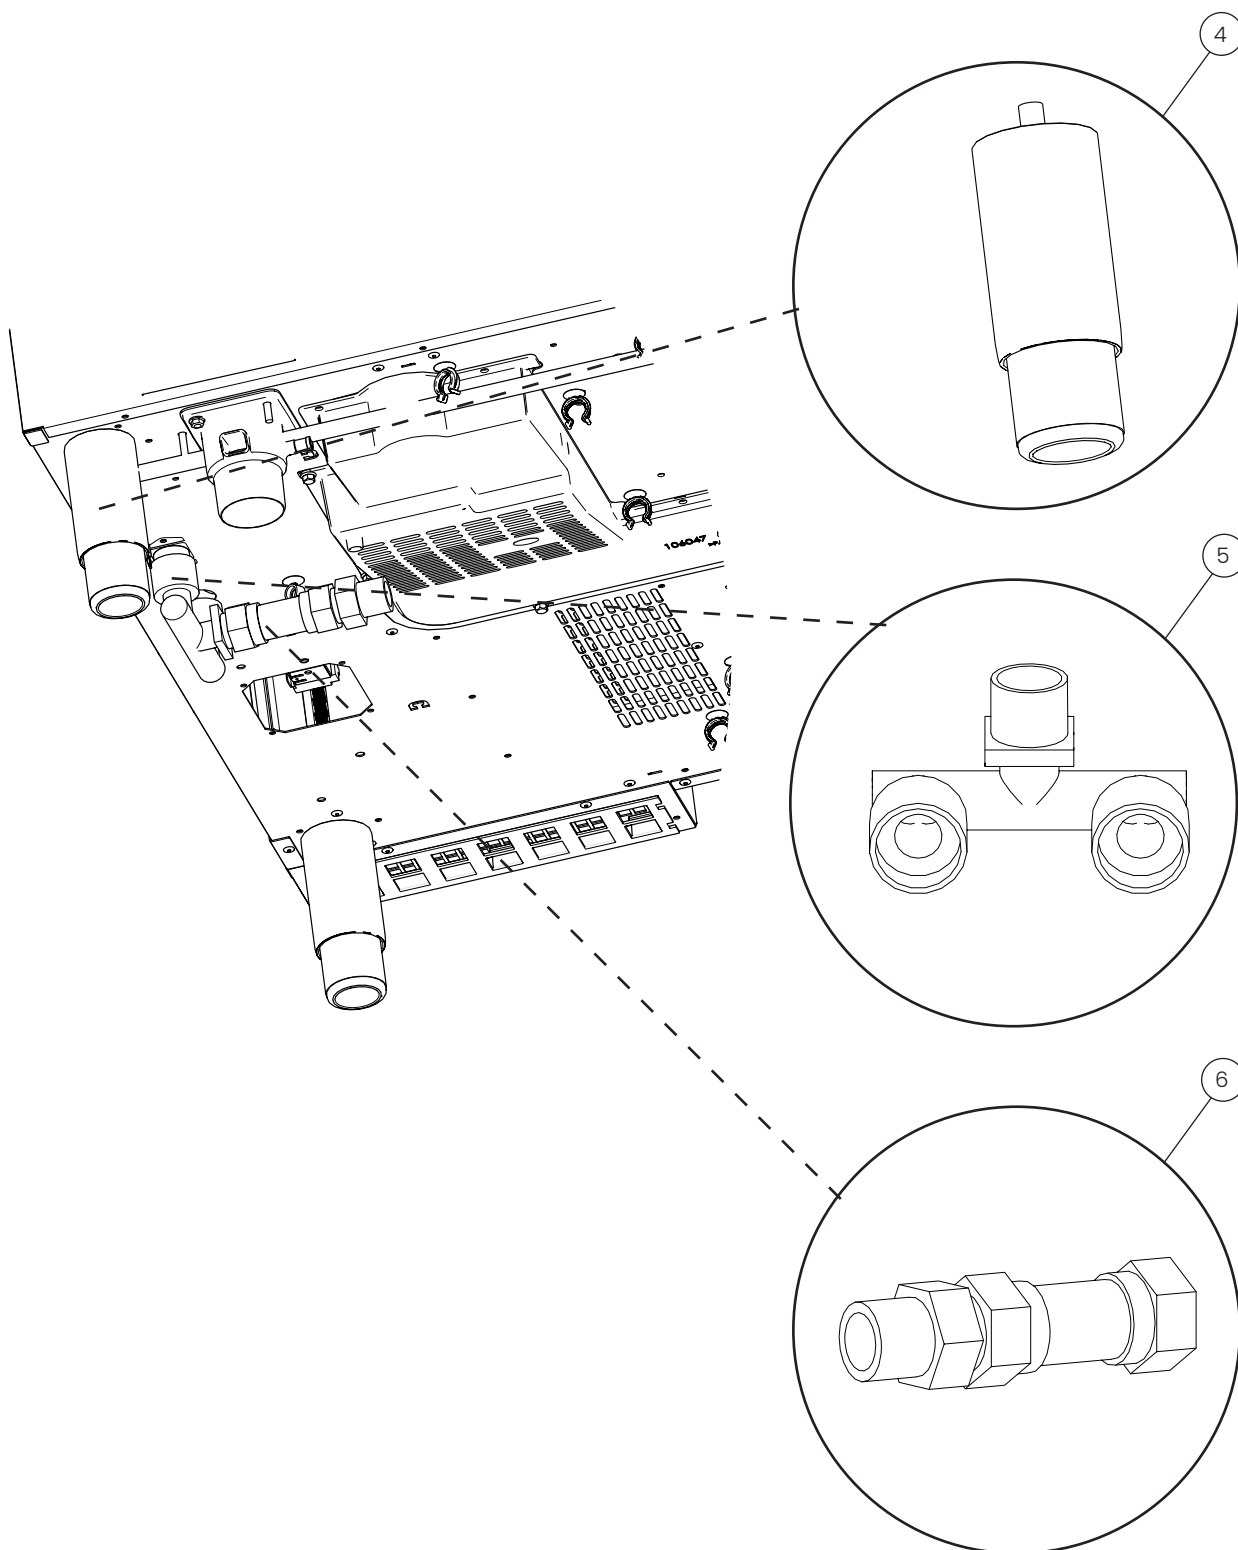

Steam generator - universal

POS.	PART NO.	DESCRIPTION
10	109821	Lid for descaling box, spare parts
11	109820	Descaling box, spare parts

Steam generator - electrical oven

POS.	PART NO.	DESCRIPTION
1	110113	Steam generator, electric, 6-1/1 GN, spare parts
1	110111	Steam generator, electric, 6-2/1 GN & 10-x/1 GN, spare parts
1	110112	Steam generator, electric, 20-X/1 GN, spare parts
2	109366	Heating element, 208-240V, spare parts

Beneath the oven

POS.	PART NO.	DESCRIPTION
1	109915	Air intake filter, spare parts
2	109879	Door sensor, spare parts
3	109993	Drain hose for drip tray, spare parts

Beneath the oven

POS.	PART NO.	DESCRIPTION
4	112107	Table top feet, spare parts
5	112106	Manifold for inlet, spare parts
6	112105	Double check valve, UK only, spare parts