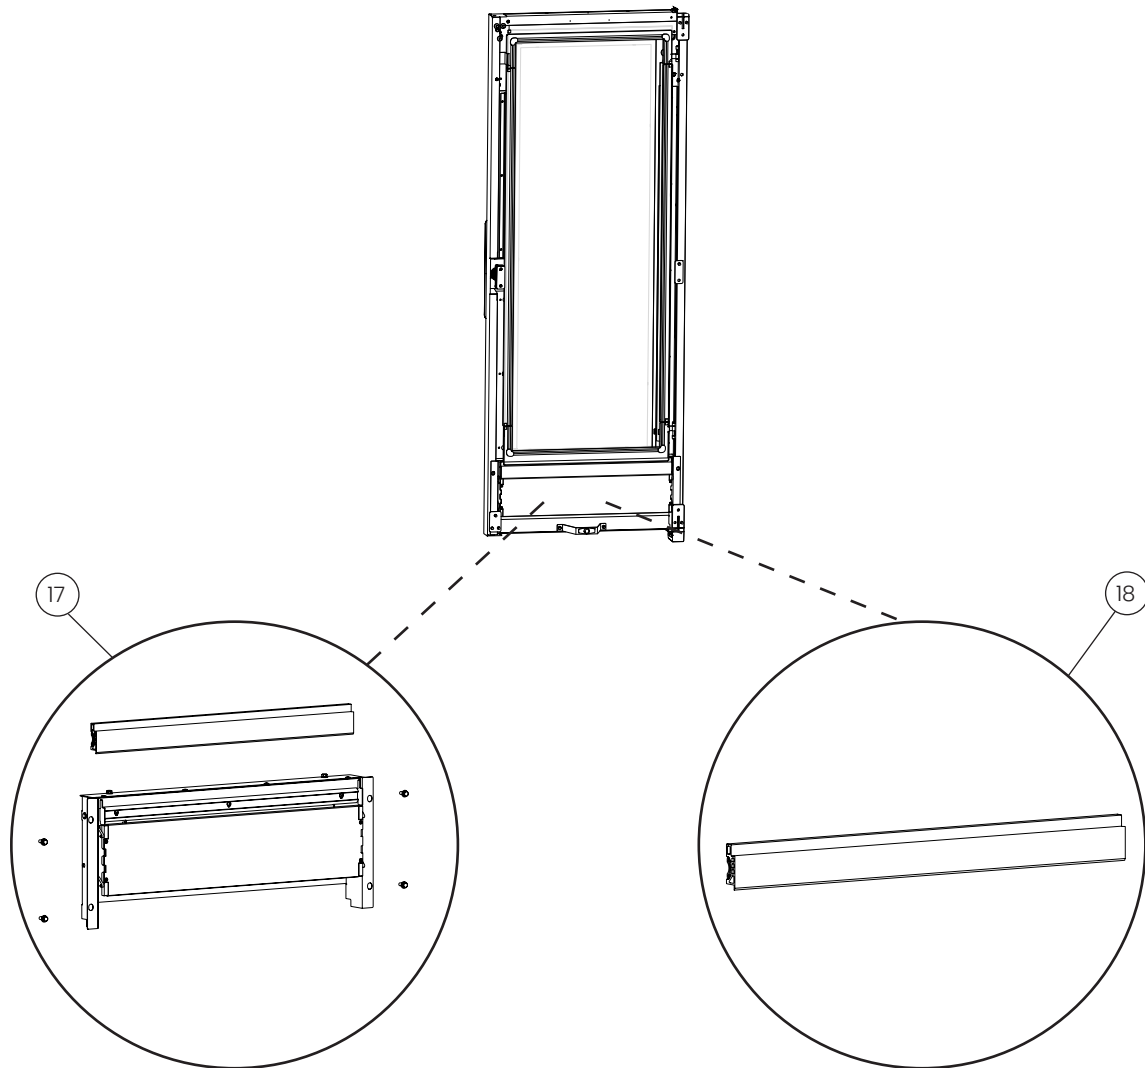

Door

POS.	PART NO.	DESCRIPTION
17	111405	Flap solution for 20-1/1 GN, spare parts
17	111406	Flap solution for 20-2/1 GN spare parts
18	111403	Gasket, 1/1 GN, flap solution, spare parts
18	111404	Gasket, 2/1 GN, flap solution, spare parts