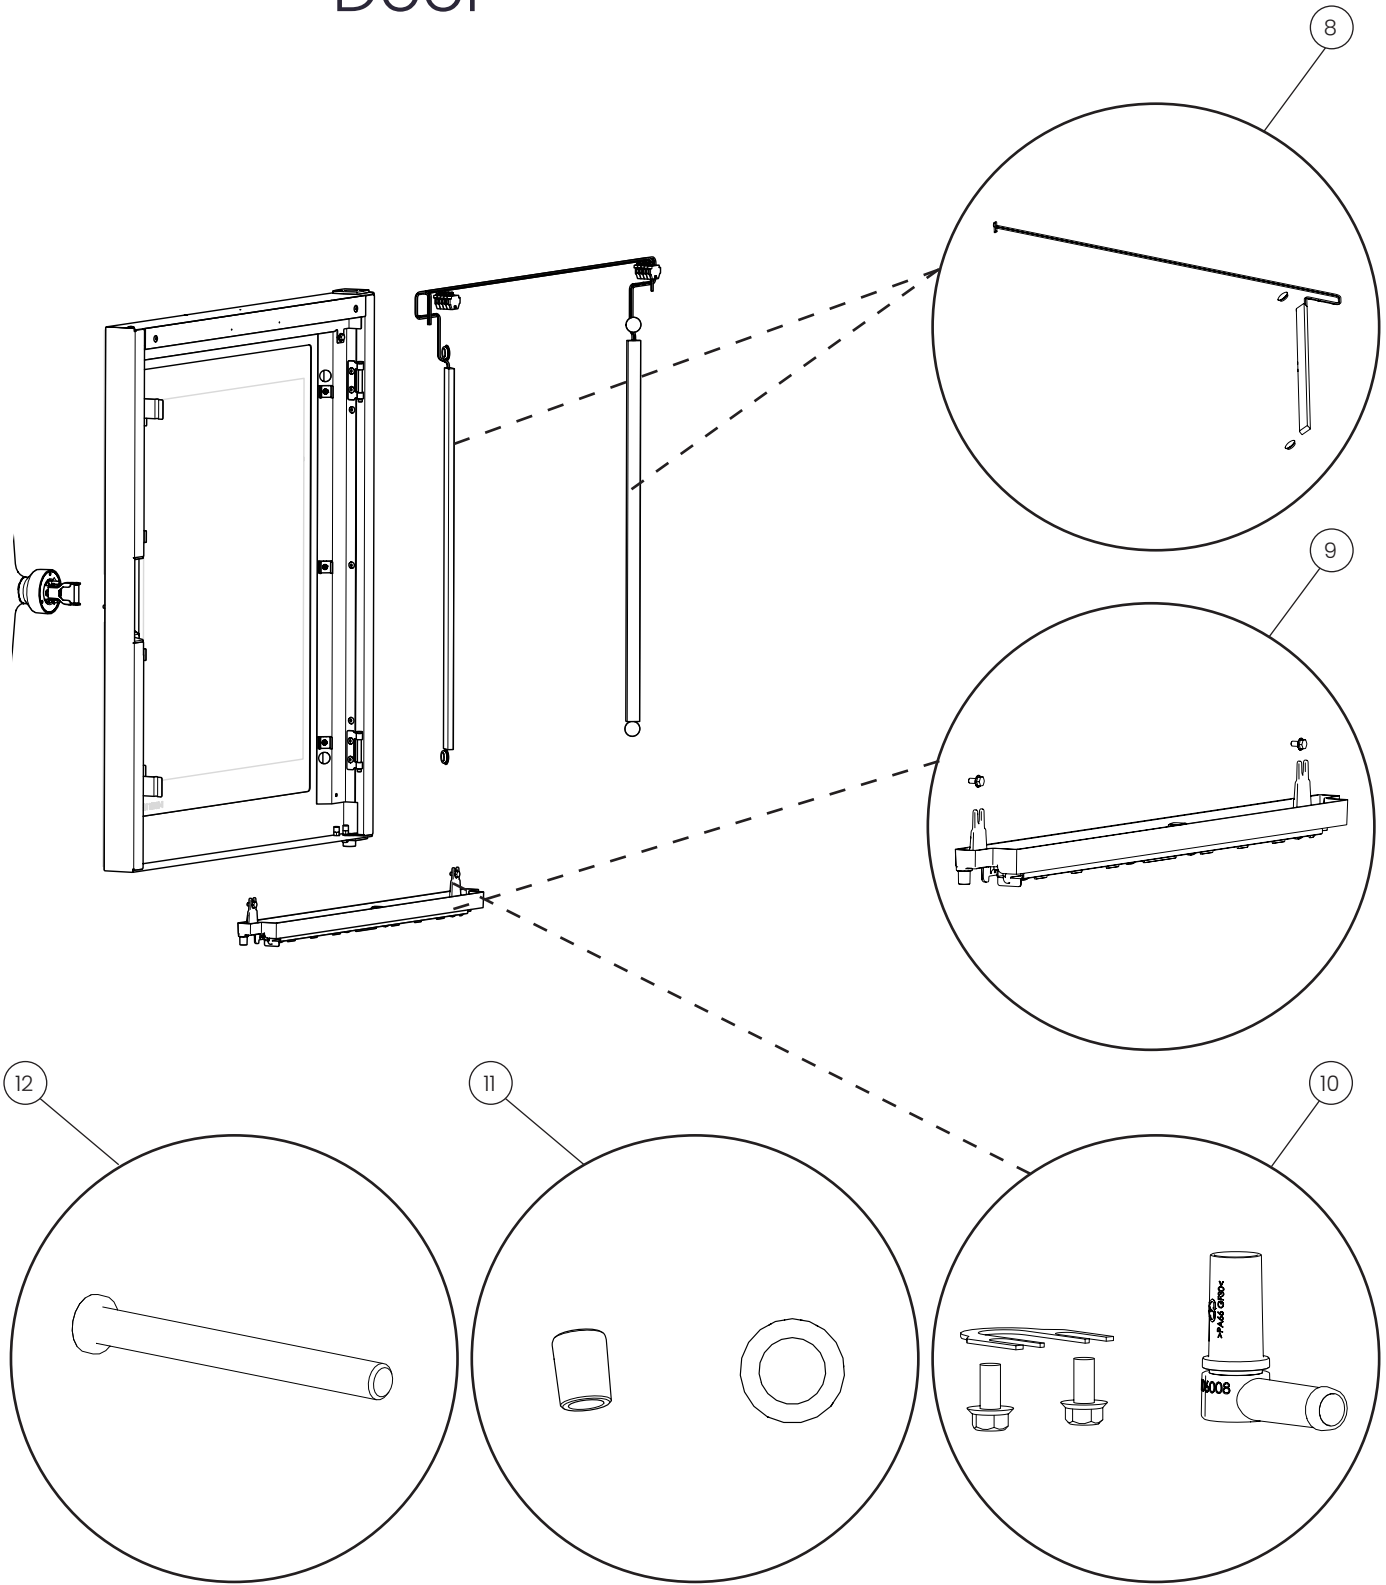

			
Invoq Hybrid	6-2/1 GN	10-2/1 GN	20-2/1 GN
Invoq Combi	6-2/1 GN	10-2/1 GN	20-2/1 GN
Invoq Bake	-	-	-

Invoq Hybrid: Steam generator and injection steam

Invoq Combi: Injection steam

Door

POS.	PART NO.	DESCRIPTION
1	109552	Door 6-1/1 GN, spare parts
1	109553	Door 10-1/1 GN, spare parts
1	109554	Door 20-1/1 GN, spare parts
1	112143	Door 20-1/1 GN no flap, spare parts
1	109555	Door 6-2/1 GN, spare parts
1	109556	Door 10-2/1 GN, spare parts
1	109557	Door 20-2/1 GN, spare parts
1	112144	Door 20-2/1 GN no flap, spare parts
2	109586	Door frame with outer glass 6-1/1 GN, spare parts
2	109589	Door frame with outer glass 10-1/1 GN, spare parts
2	109590	Door frame with outer glass 20-1/1 GN, spare parts
2	109588	Door frame with outer glass 6-2/1 GN,, spare parts
2	109587	Door frame with outer glass 10-2/1 GN, spare parts
2	109591	Door frame with outer glass 20-2/1 GN, spare parts
3	109696	Inner glass 6-1/1 GN, spare parts
3	109698	Inner glass 10-1/1 GN, spare parts
3	109700	Inner glass 20-1/1 GN, spare parts
3	109697	Inner glass 6-2/1 GN, spare parts
3	109699	Inner glass 10-2/1 GN, spare parts
3	109701	Inner glass 20-2/1 GN, spare parts
4	109901	Middle glass 6-1/1 GN, spare parts
4	109903	Middle glass 10-1/1 GN, spare parts
4	109905	Middle glass 20-1/1 GN, spare parts
4	109902	Middle glass 6-2/1 GN, spare parts
4	109904	Middle glass 10-2/1 GN, spare parts
4	109906	Middle glass 20-2/1 GN, spare parts

Door

POS.	PART NO.	DESCRIPTION
5	109939	Door handle, spare parts
6	109942	Closing spring, spare parts
7	109943	Return spring, spare parts

Door

POS.	PART NO.	DESCRIPTION
8	109946	Led lights 6-x/1 GN, spare parts
8	109947	Led lights 10-x/1 GN, spare parts
8	109948	Led lights 20-x/1 GN, spare parts
9	109940	Drip tray 1/1 GN, spare parts
9	109941	Drip tray 2/1 GN, spare parts
10	110072	L piece for drip tray, spare parts
11	112184	O-ring and plug for drip tray, spare parts
12	112183	Pin for hinges, glasses, and panels