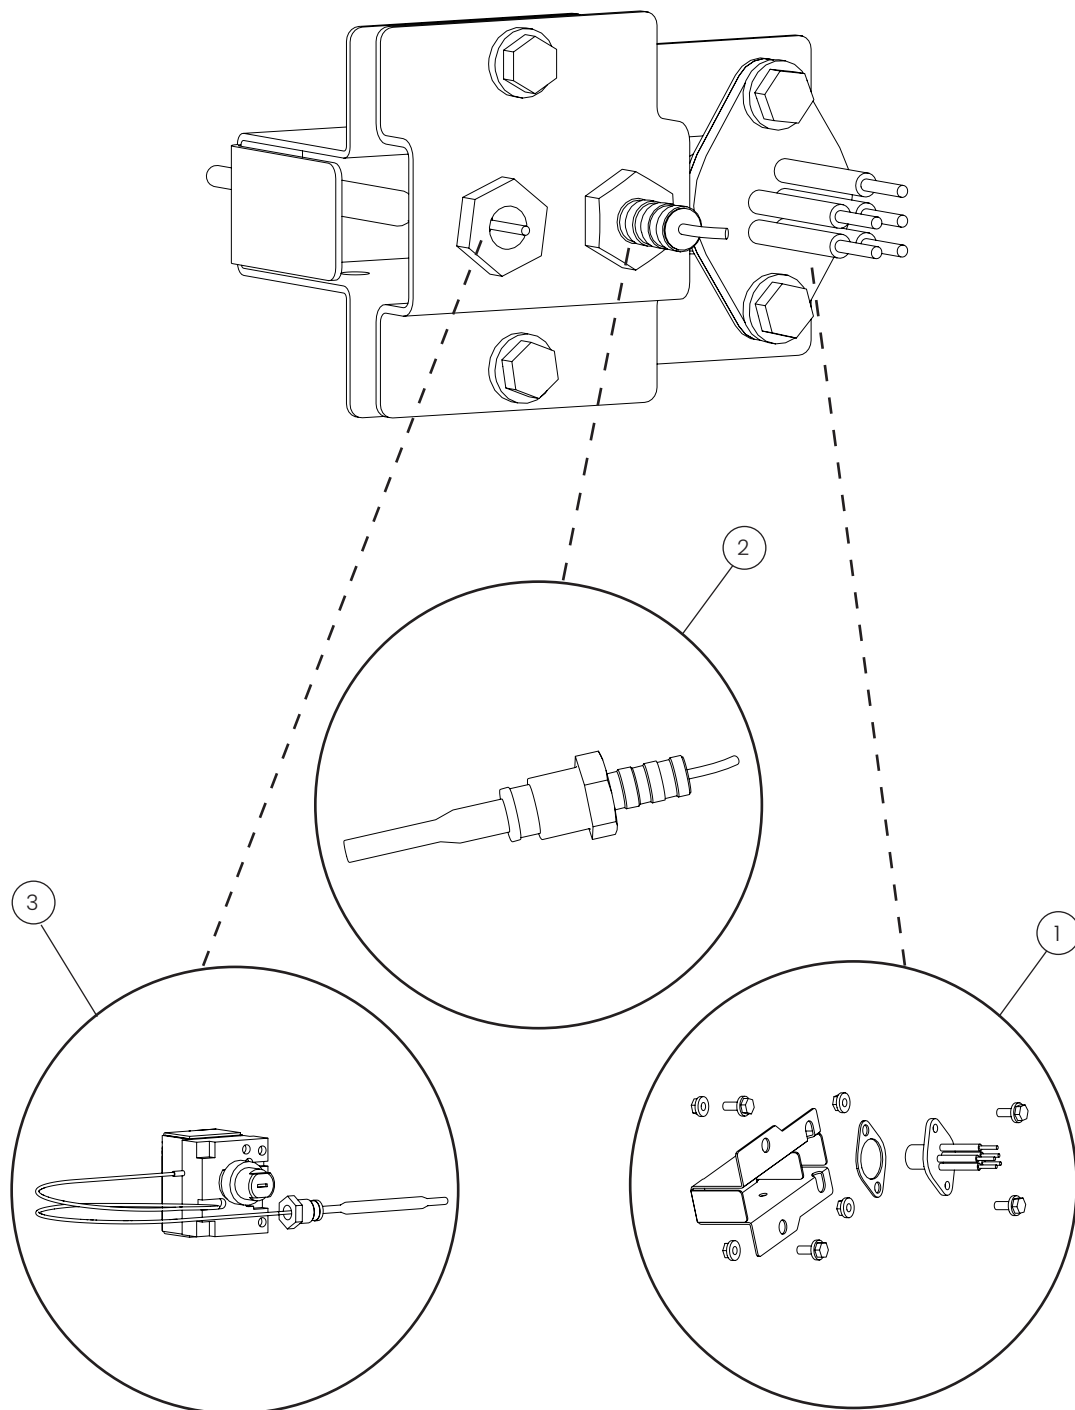

Oven sensors

POS.	PART NO.	DESCRIPTION
1	109152	Oxygen sensor, spare parts
2	109153	Temperature sensor, oven, spare parts
3	109154	Thermo switch, oven, spare parts