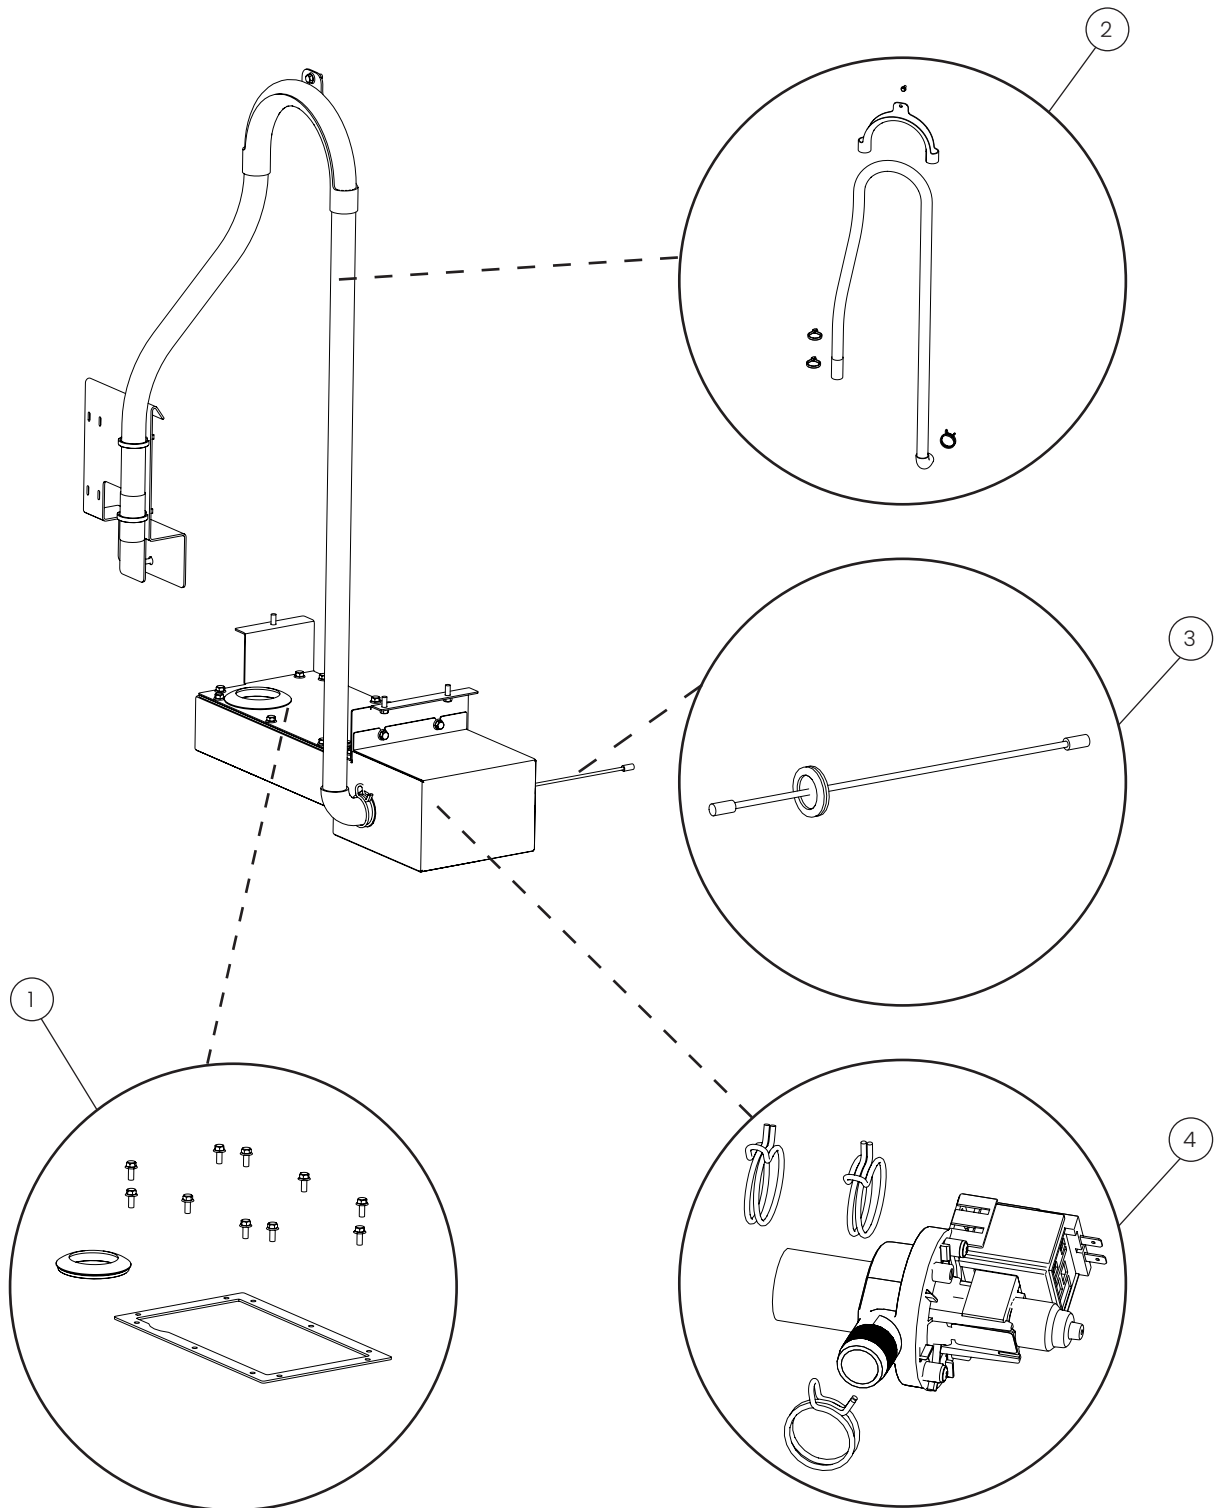

Drain lift system

POS.	PART NO.	DESCRIPTION
1	111691	Drain lift, gasket kit, spare parts
2	111692	Drain lift, drain hose and holder, spare parts
3	111695	Drain lift, wiring harness, spare parts
4	111693	Drain lift, pump kit, 230 VAC, spare parts
4	111694	Drain lift, pump kit, 120 VAC, spare parts