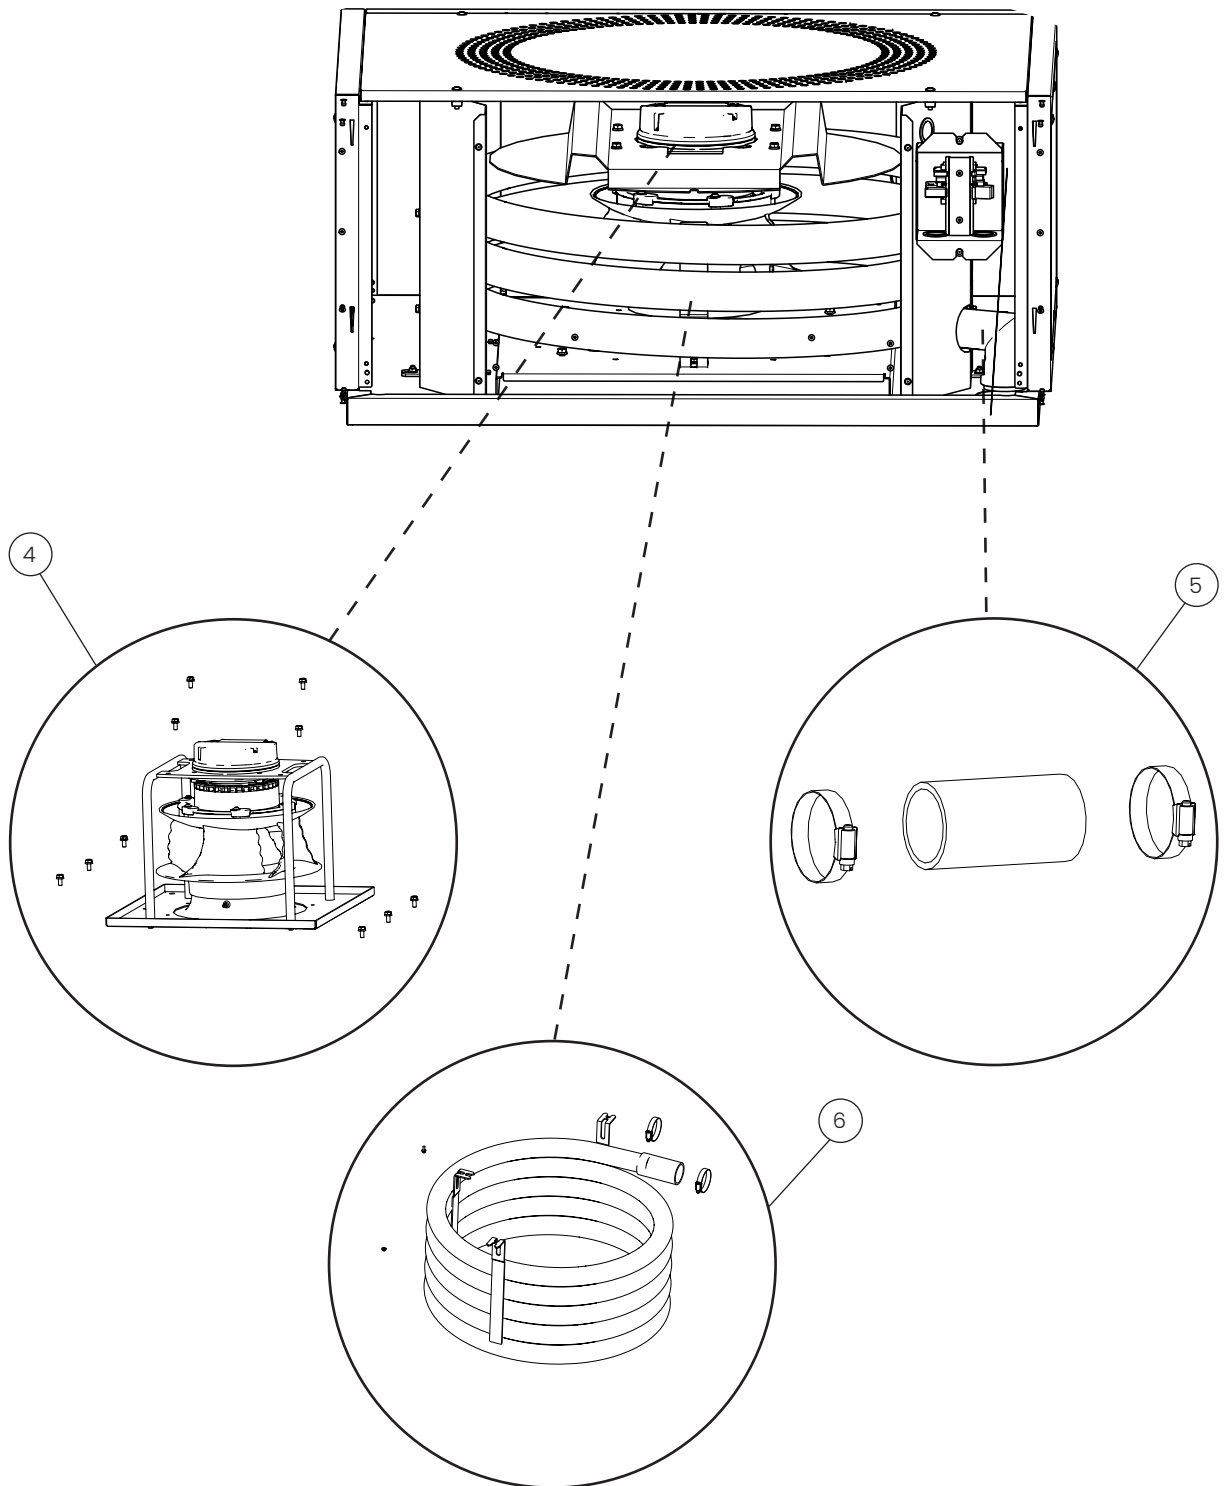

Condensation hood

POS.	PART NO.	DESCRIPTION
4	111213	Fan motor, condensation hood, spare parts
5	111214	Silicone tube, condensation hood, spare parts
6	111212	Spiral, 20-x/1 GN, condensation hood, spare parts
6	111211	Spiral, Stackit top or 10-x/1 GN, condensation hood, spare parts
6	111210	Spiral, Stackit lower or 6-x/1 GN, condensation hood, spare parts