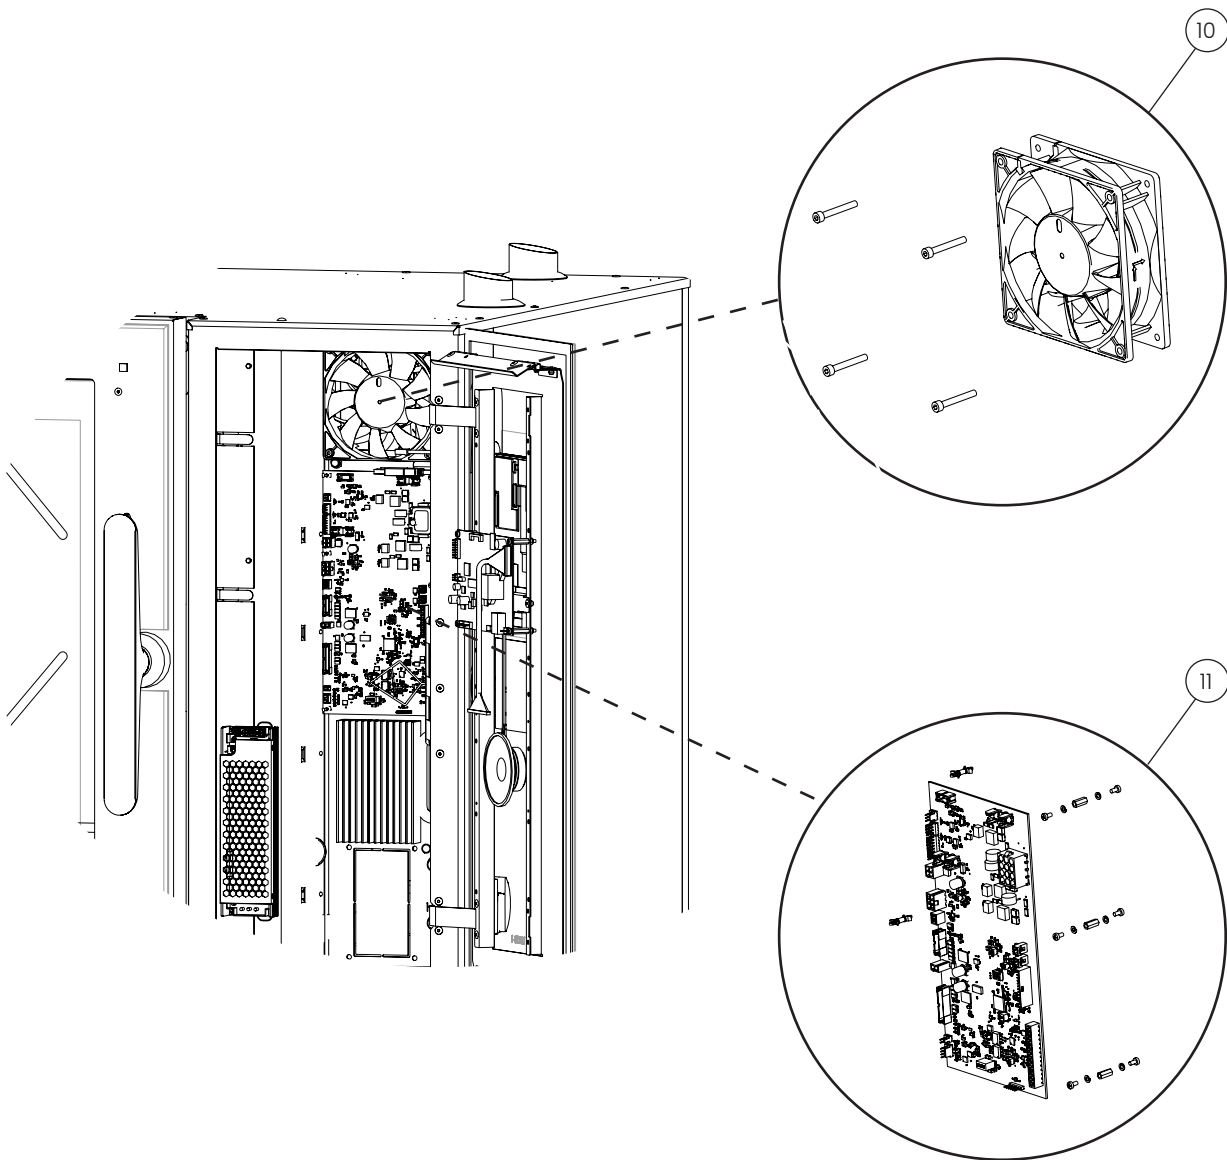

Electrical components

POS.	PART NO.	DESCRIPTION
4	111366	Fuses, 2A and 3,15A, spare parts
5	112018	EMC filter, RC, spare parts
6	112017	EMC filter, Line, spare parts

Electrical components

POS.	PART NO.	DESCRIPTION
7	109874	Solid state relay, spare parts
8	109875	Cooling plate for solid state relay, spare parts
9	109876	Power supply unit, spare parts

Electrical components

POS.	PART NO.	DESCRIPTION
10	109878	Cooling fan, spare parts
11	109877	IO board, spare parts

Electrical components - ovens with core probe

POS.	PART NO.	DESCRIPTION
12	109821	Lid for descaling box, spare parts
13	109756	Plug for USB, spare parts
14	109754	Core probe, spare parts
15	109755	Holder for core probe, spare parts
16	109757	USB cover, spare parts