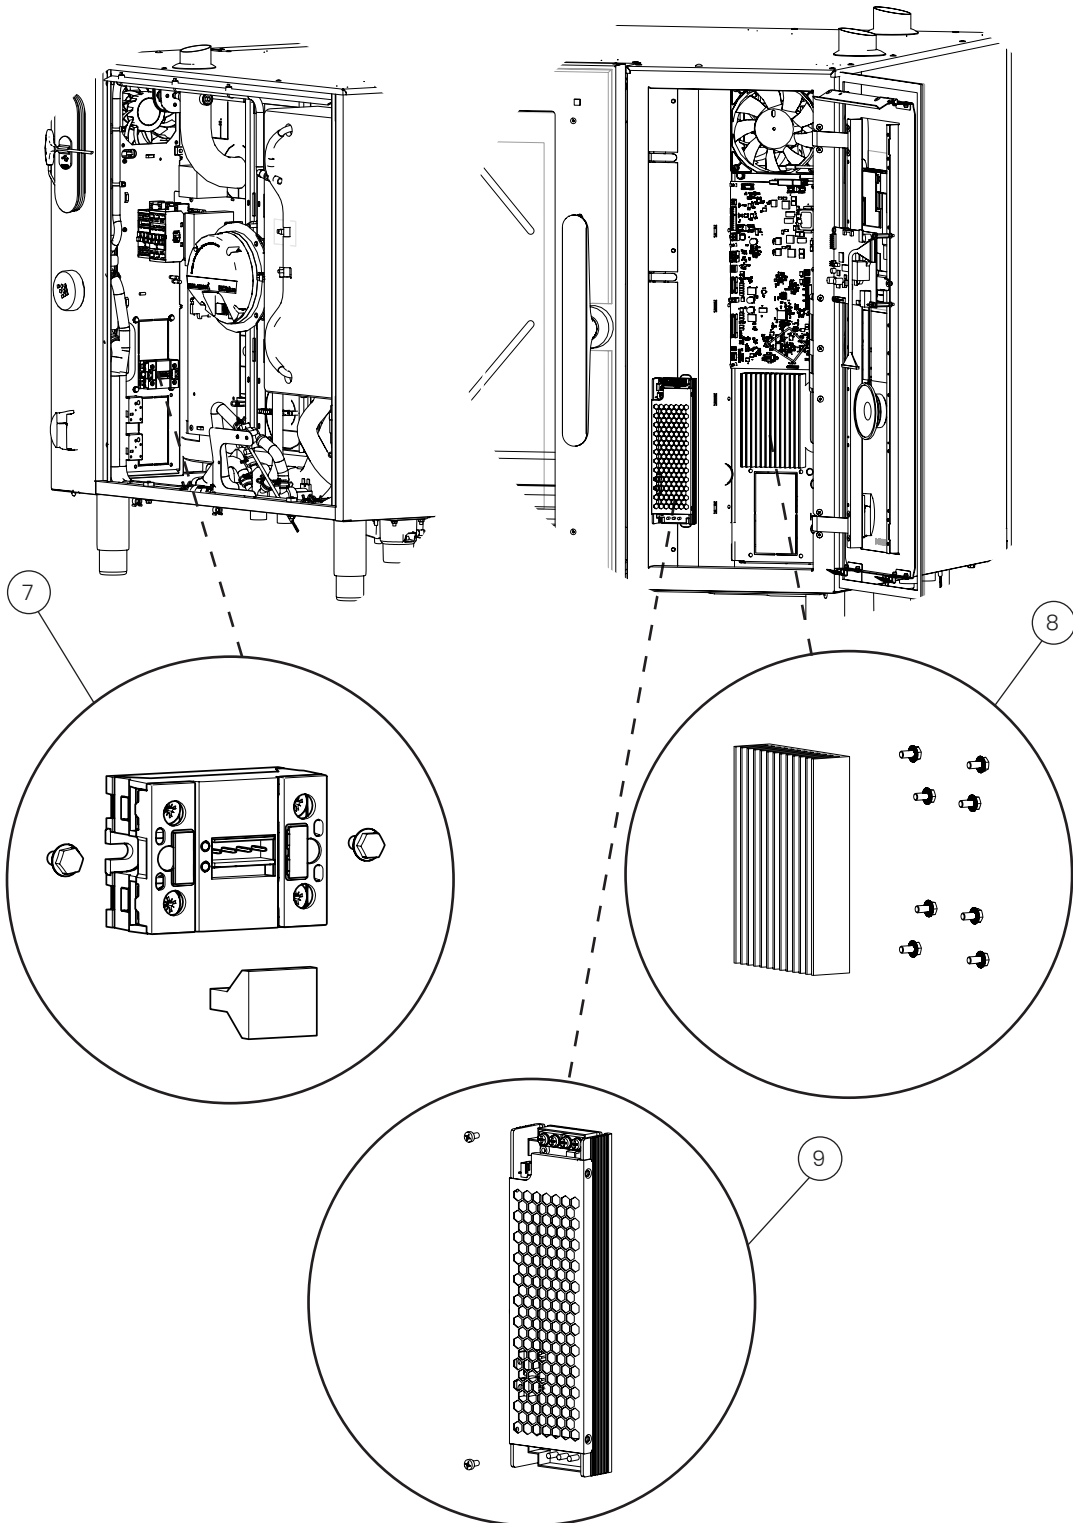

Electrical components

POS.	PART NO.	DESCRIPTION
7	109874	Solid state relay, spare parts
8	109875	Cooling plate for solid state relay, spare parts
9	109876	Power supply unit, spare parts