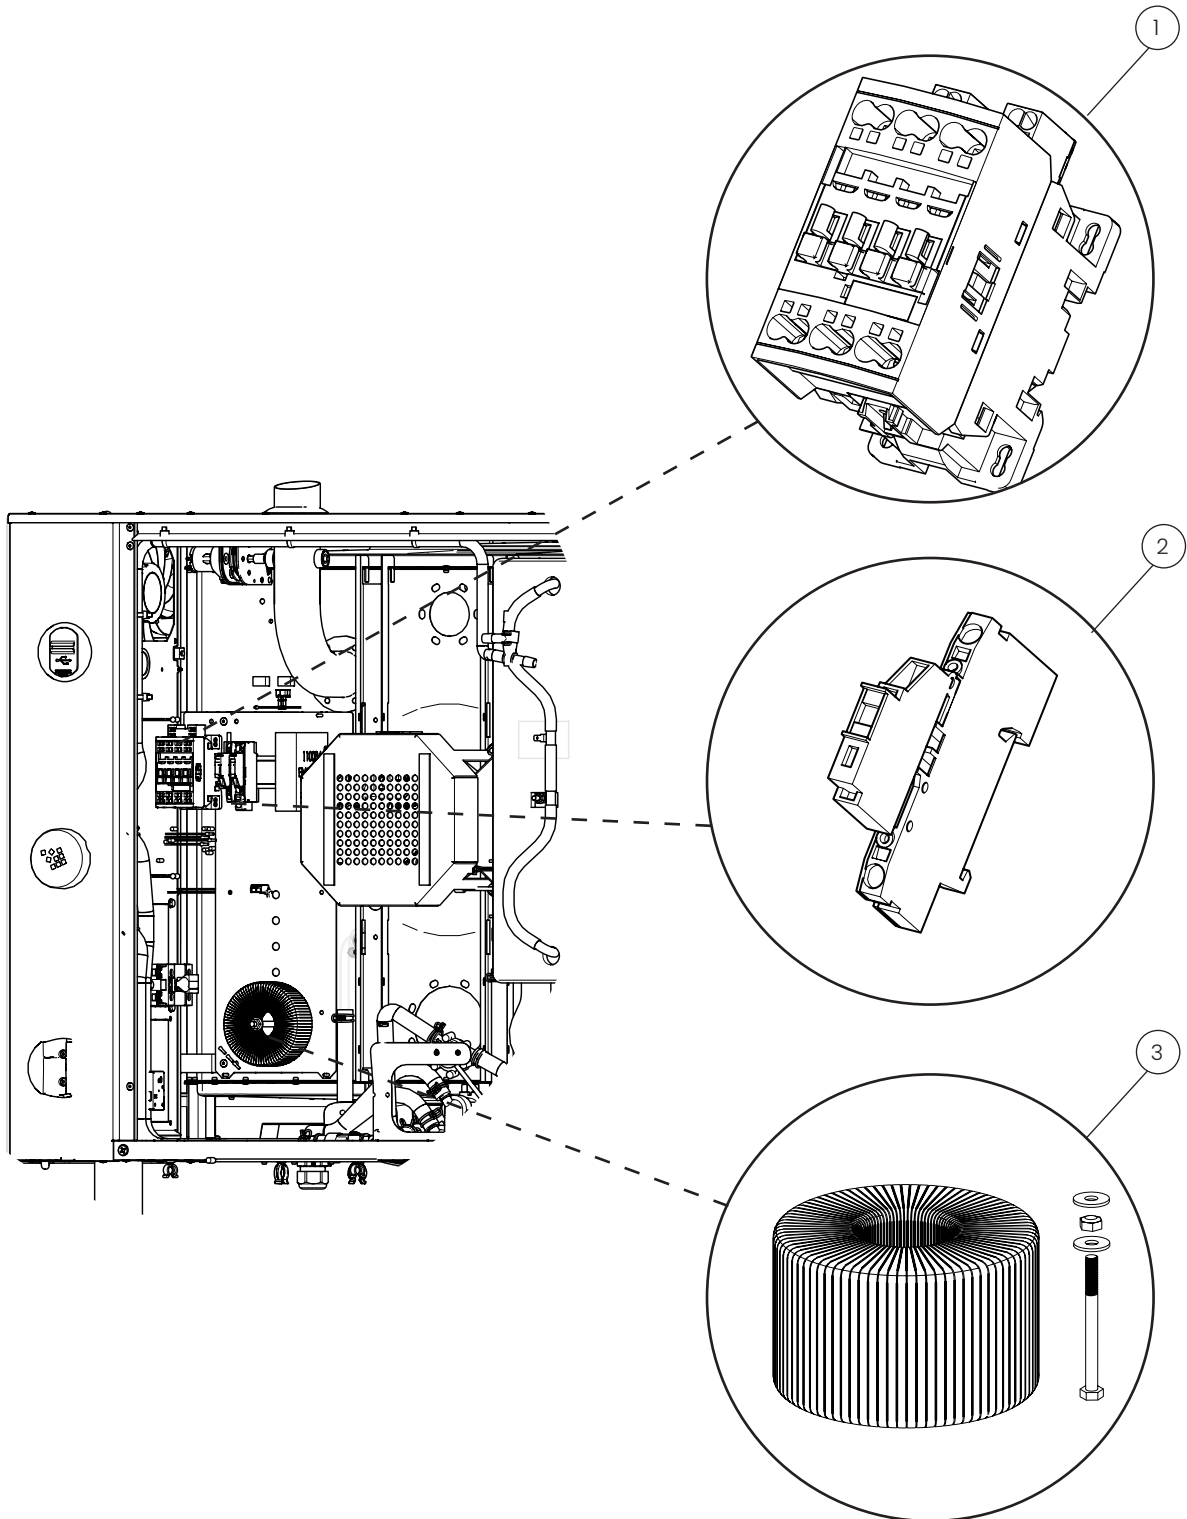

Electrical components

POS.	PART NO.	DESCRIPTION
1	109832	Contactora 25 AMP, spare parts
1	109833	Contactora 50 AMP, spare parts
1	109834	Contactora 70 AMP, spare parts
2	109835	Fuse carriers, spare parts
3	111369	Transformer 1725W, spare parts
3	111368	Transformer 1150W, spare parts
3	111367	Transformer 220-240V 1,6A 192W, spare parts