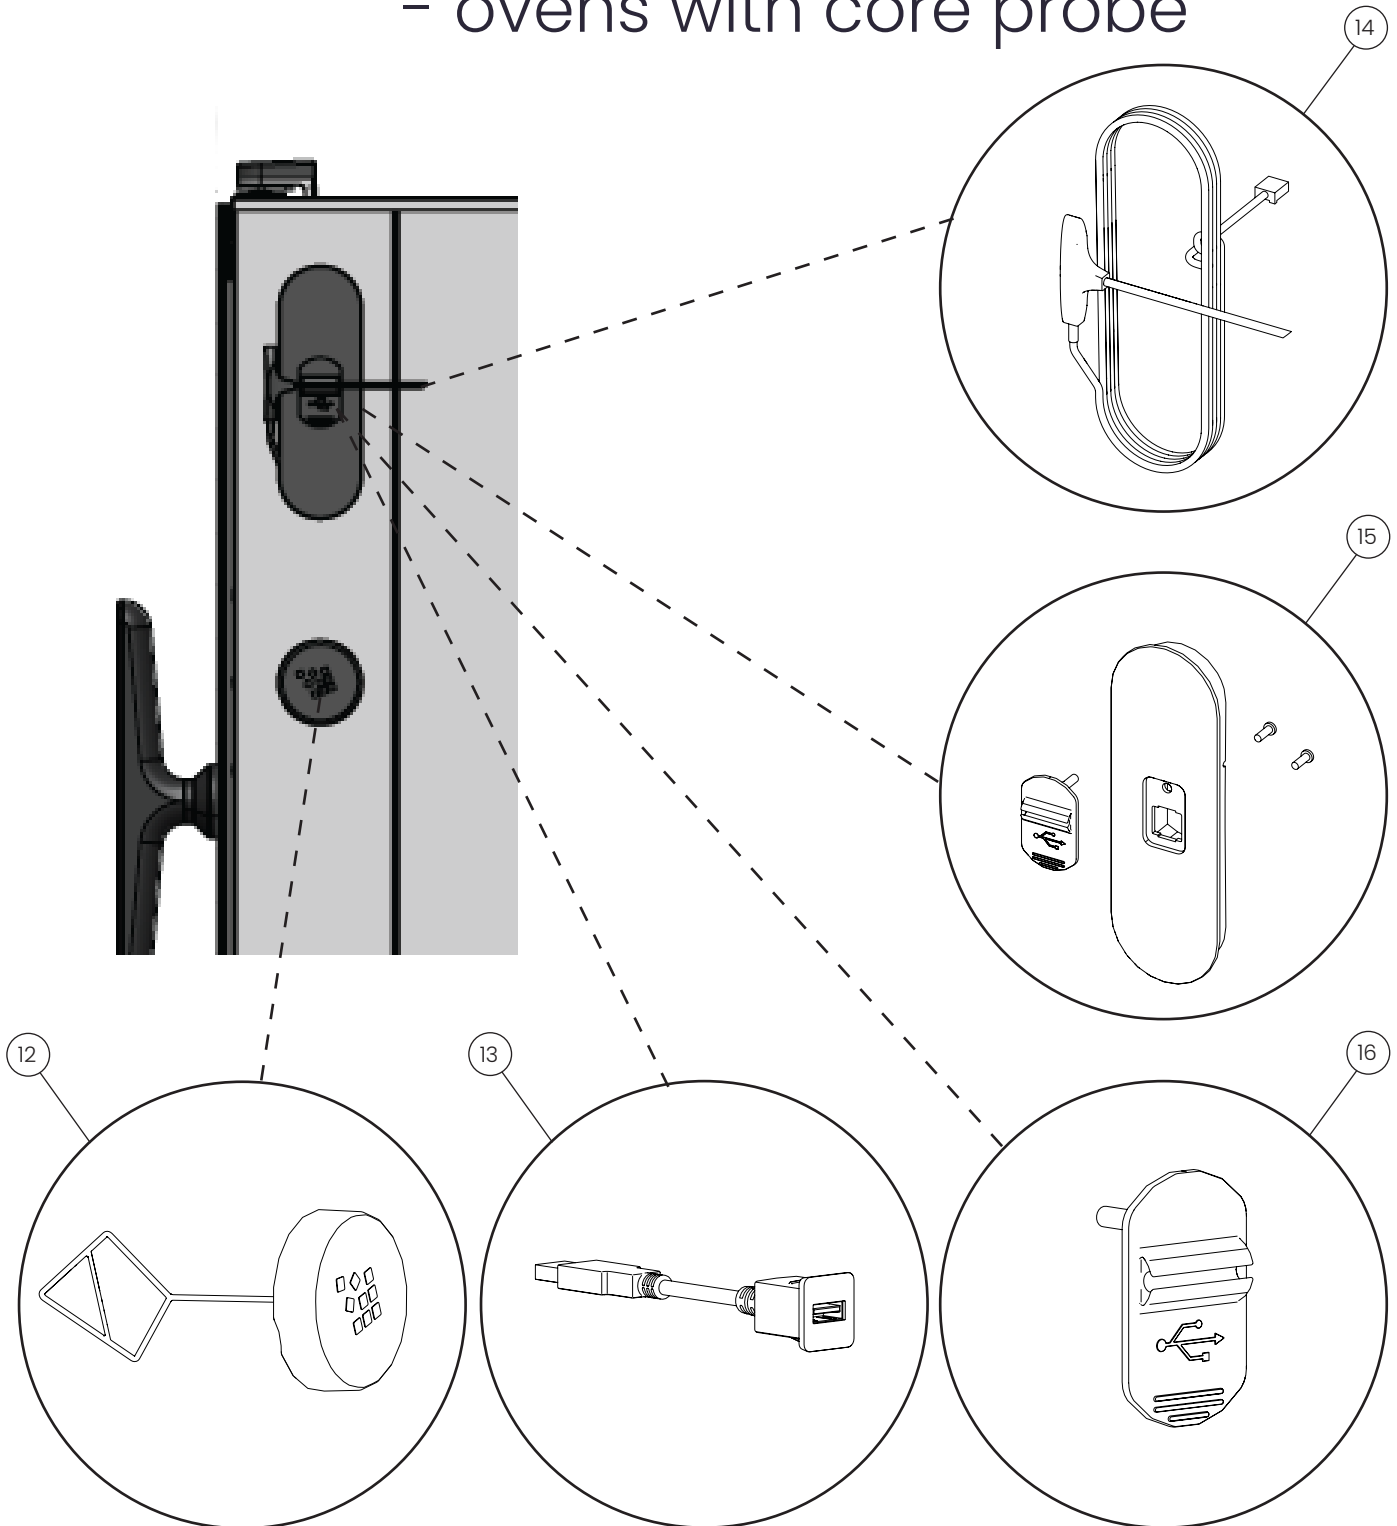

Electrical components - ovens with core probe

POS.	PART NO.	DESCRIPTION
12	109821	Lid for descaling box, spare parts
13	109756	Plug for USB, spare parts
14	109754	Core probe, spare parts
15	109755	Holder for core probe, spare parts
16	109757	USB cover, spare parts