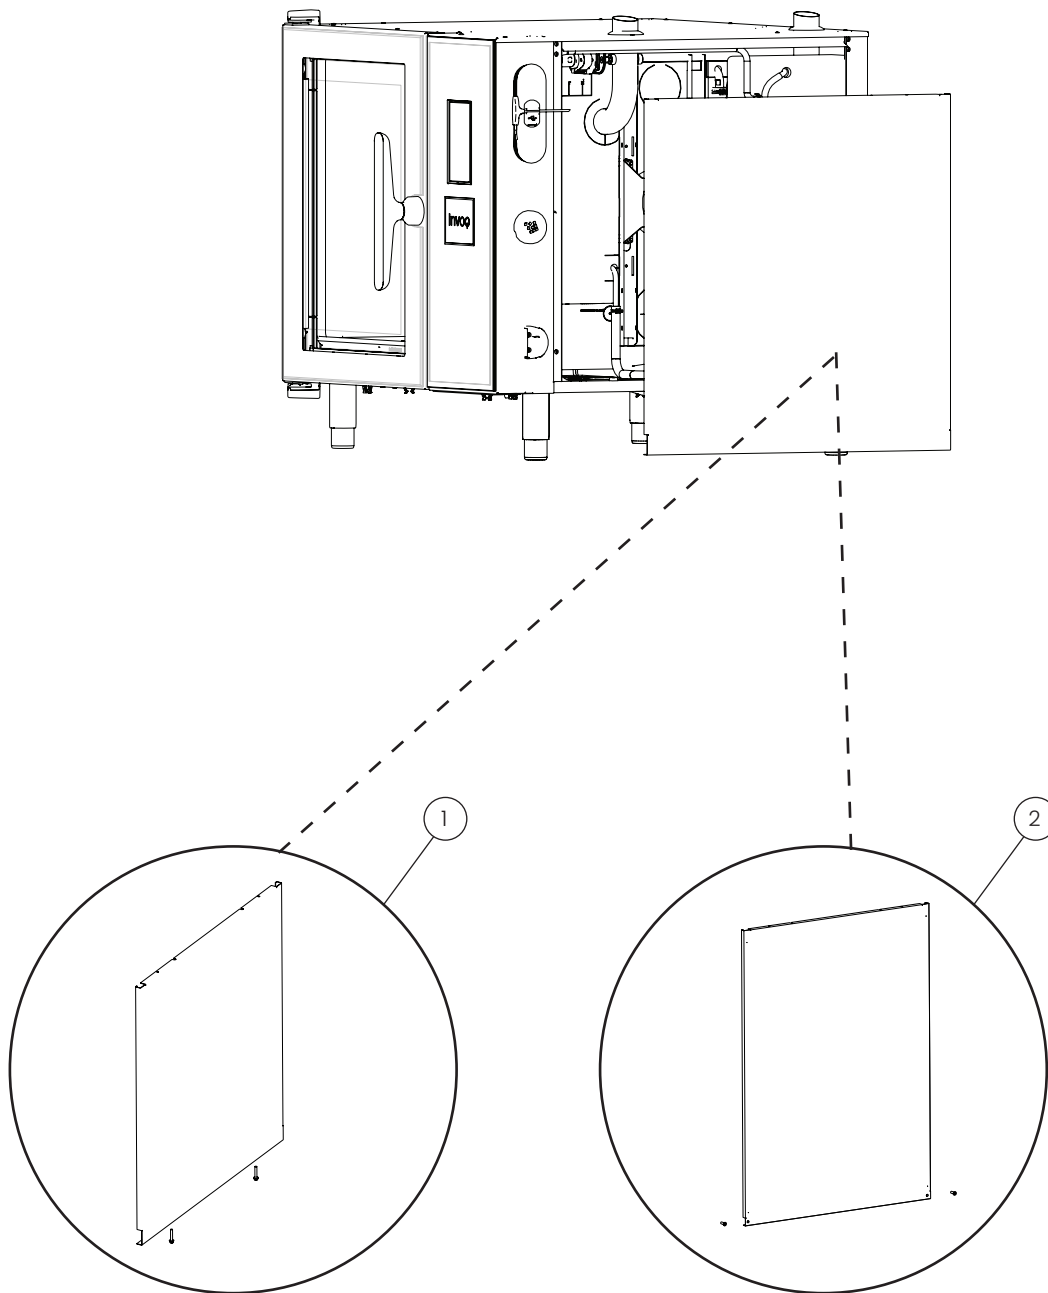

Side plates

POS.	PART NO.	DESCRIPTION
1	109169	Side plate, 6-1/1 GN, spare parts
1	109171	Side plate, 10-1/1 GN, spare parts
1	109173	Side plate, 20-1/1 GN, spare parts
1	109170	Side plate, 6-2/1 GN, spare parts
1	109172	Side plate, 10-2/1 GN, spare parts
1	109174	Side plate, 20-2/1 GN, spare parts
2	111704	Side plate, MK2, 6-1/1 GN, spare parts
2	111705	Side plate, MK2, 10-1/1 GN, spare parts
2	111706	Side plate, MK2, 20-1/1 GN, spare parts
2	111707	Side plate, MK2, 6-2/1 GN, spare parts
2	111708	Side plate, MK2, 10-2/1 GN, spare parts
2	111709	Side plate, MK2, 20-2/1 GN, spare parts