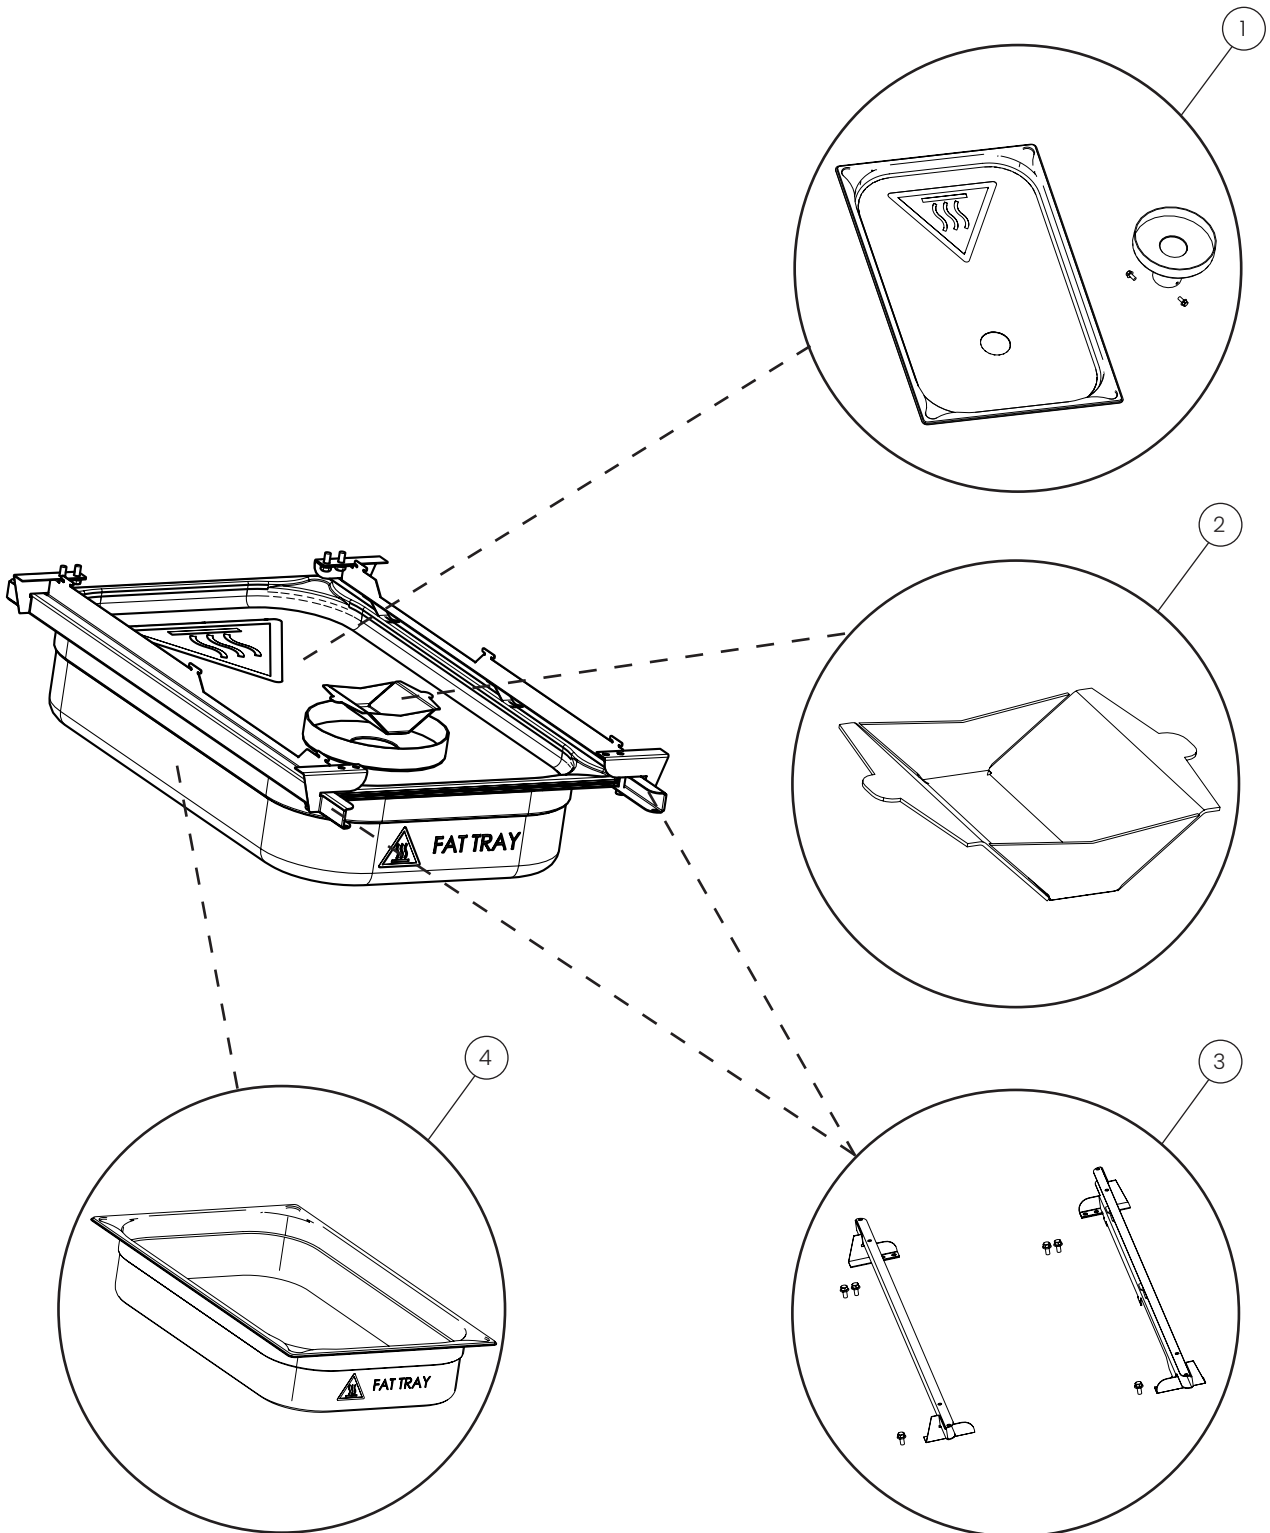

Fat separation

POS.	PART NO.	DESCRIPTION
1	109838	Fat separation lid, spare parts
2	109840	Fat separation, drain trap, spare parts
3	109839	Fat separation guides, spare parts
4	109837	Fat separation tray, spare parts