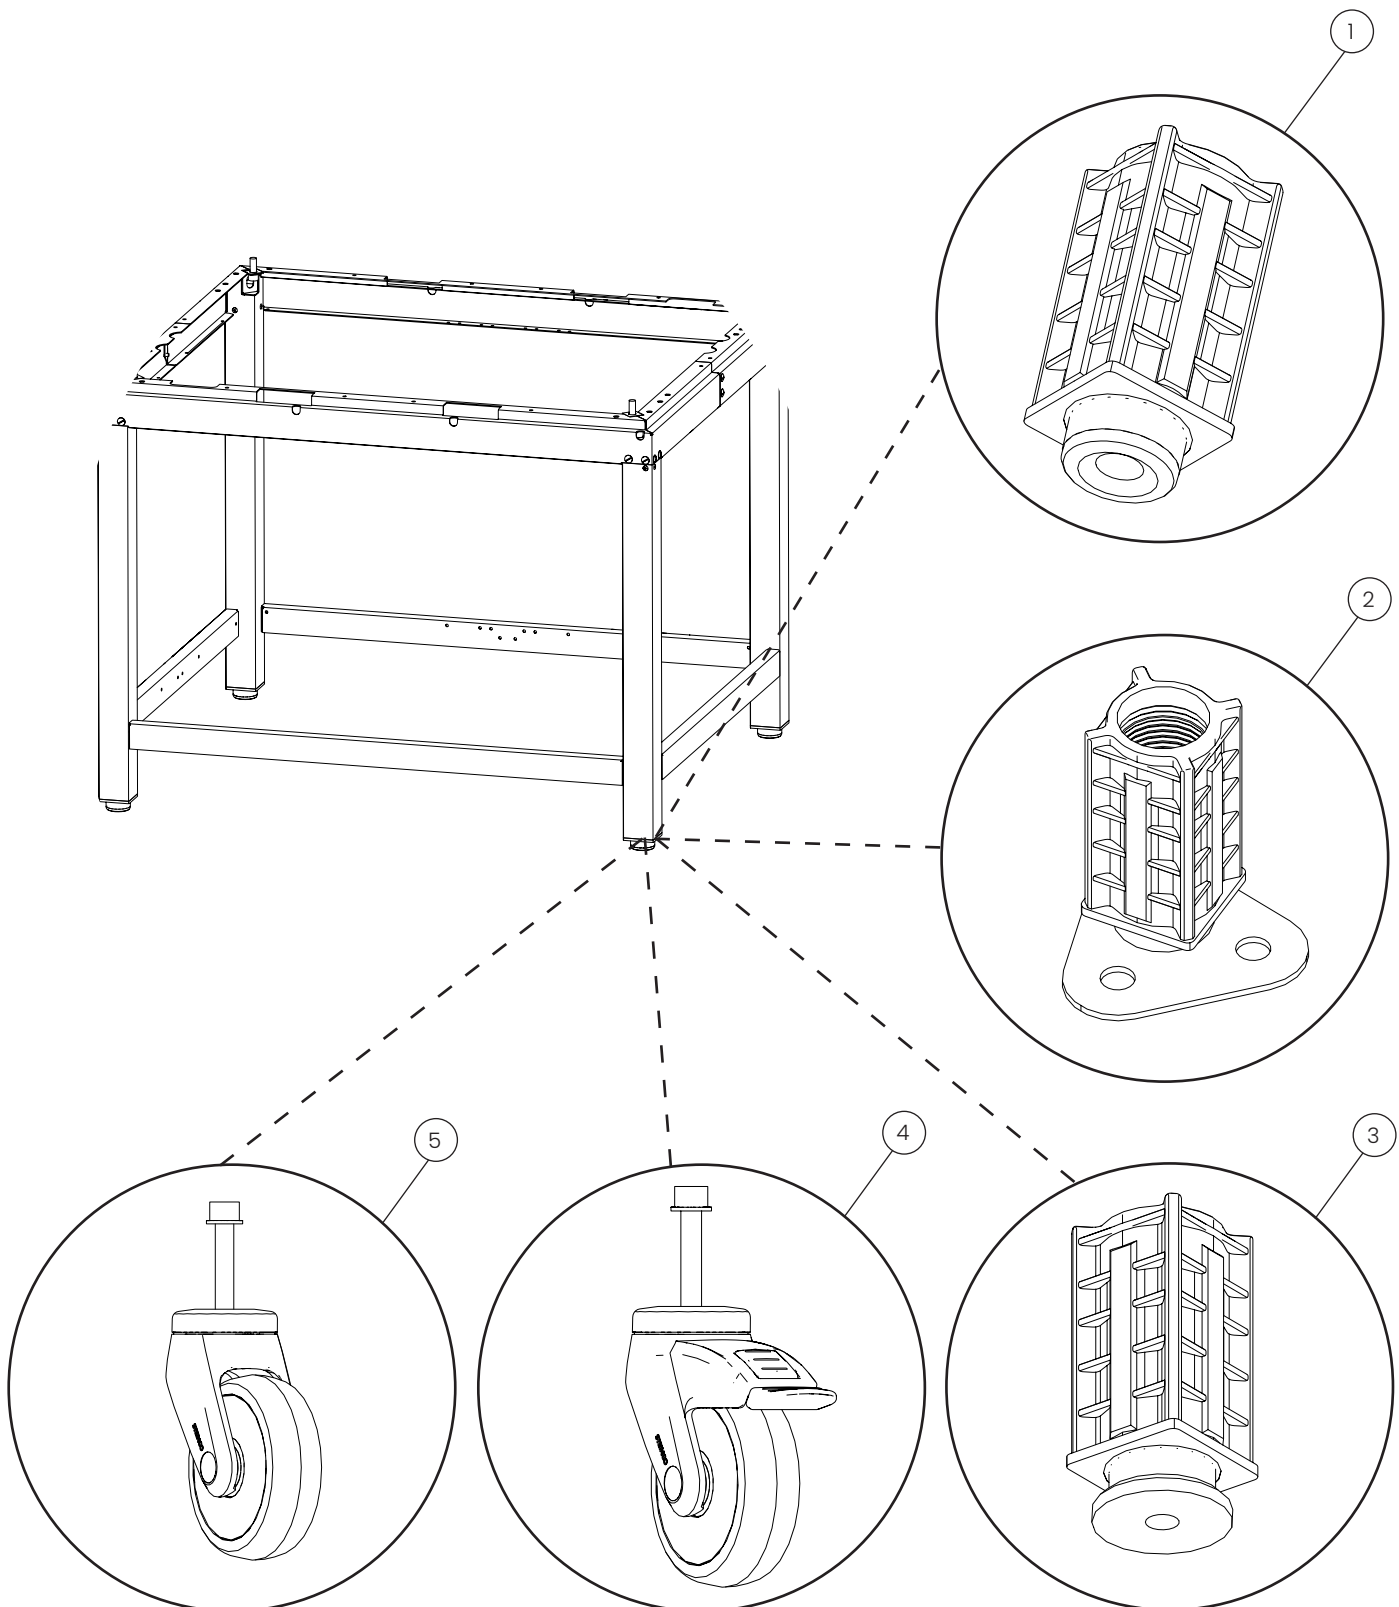

Stand

POS.	PART NO.	DESCRIPTION
1	112040	Standard foot, spare parts
2	112042	Floor mounting foot, spare parts
3	112043	Foot for castor, spare parts
4	112044	Castor with brake, spare parts
5	112045	Castor without brake, spare parts