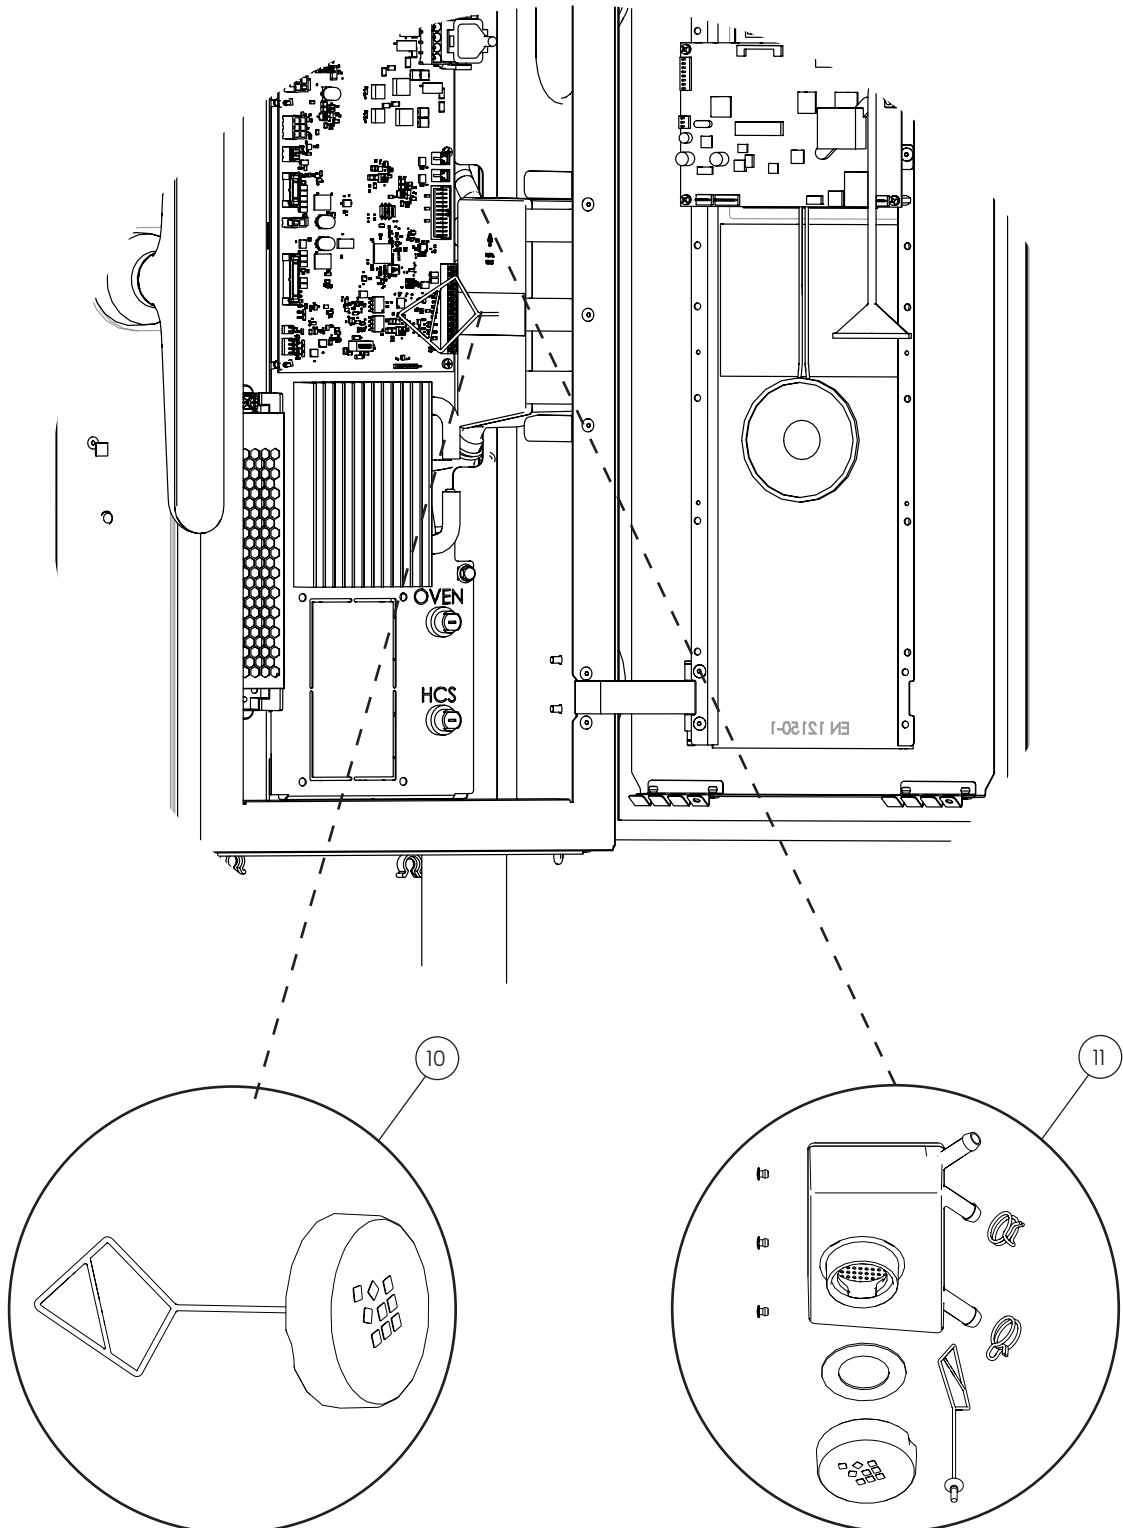

Steam generator - universal

POS.	PART NO.	DESCRIPTION
10	109821	Lid for descaling box, spare parts
11	109820	Descaling box, spare parts