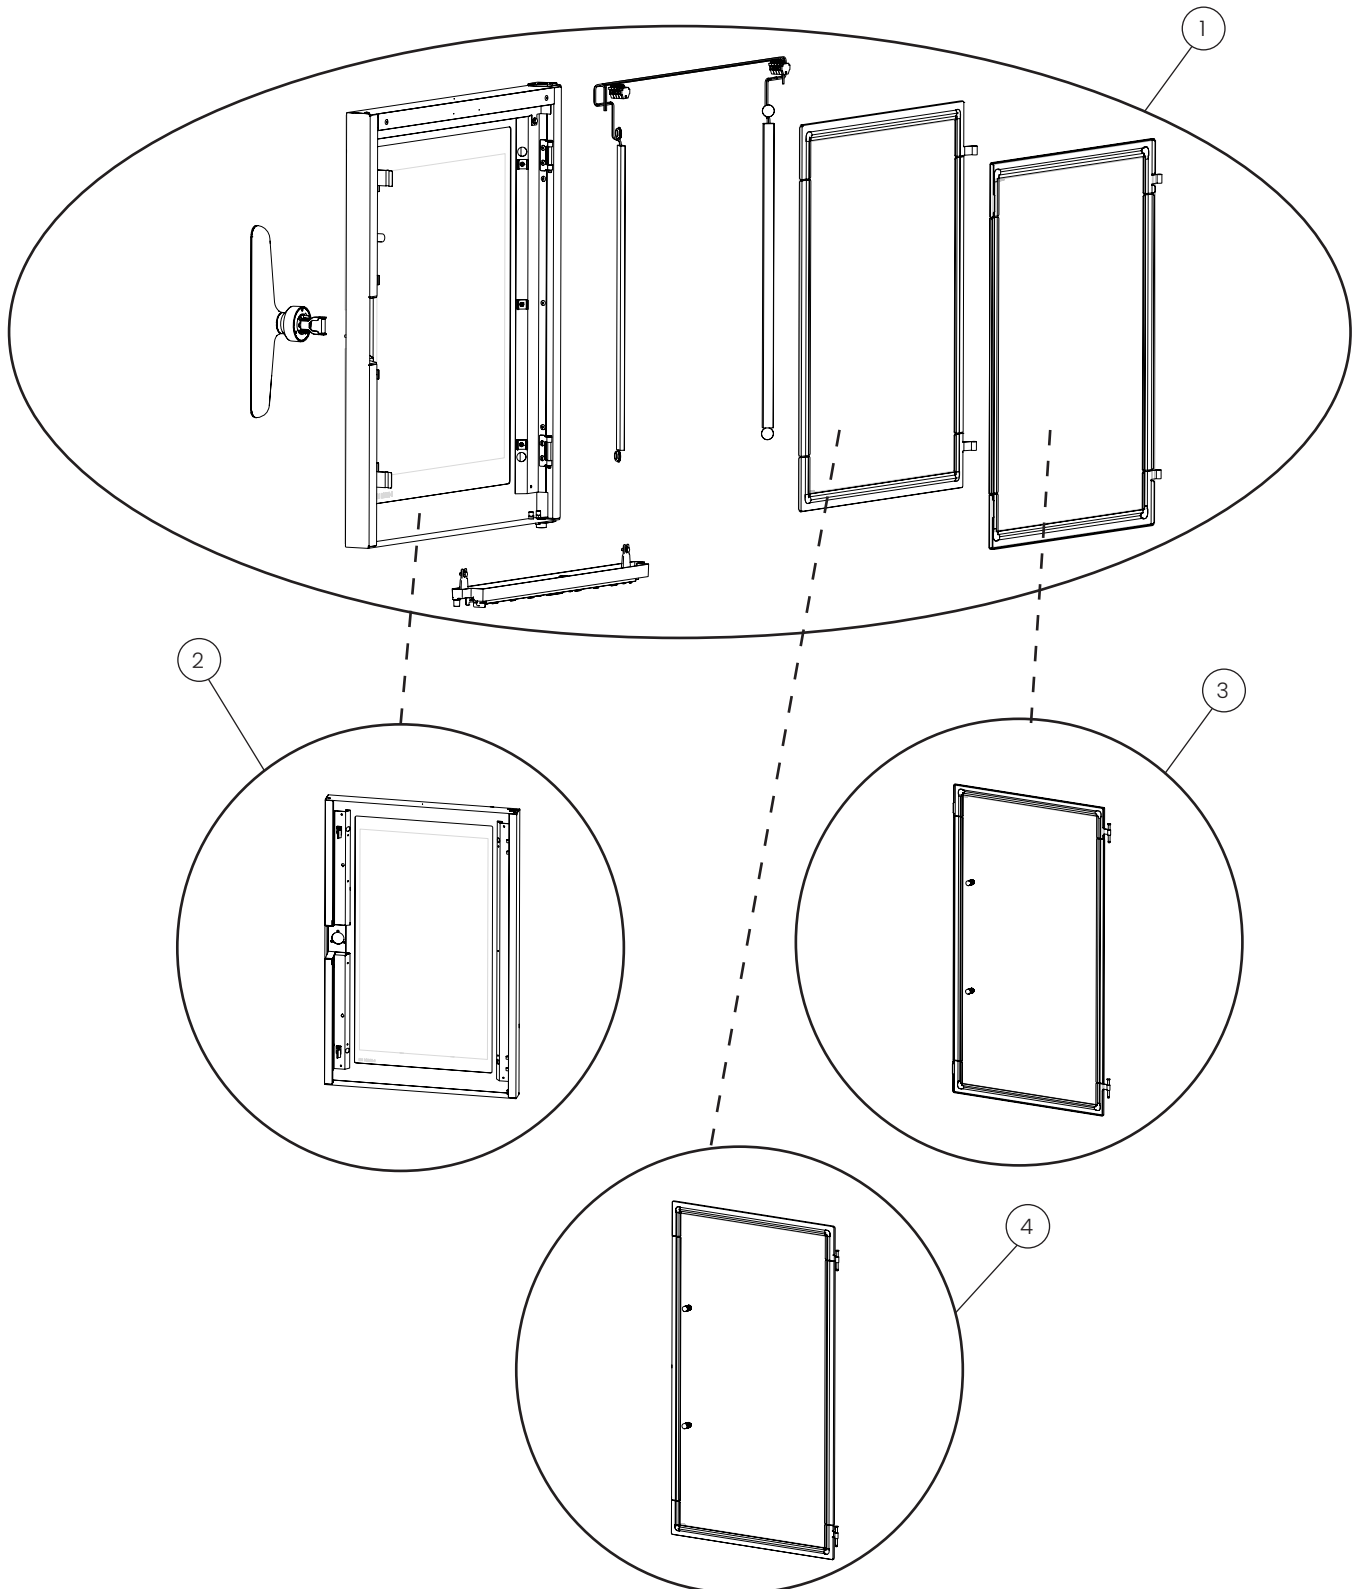

Door

POS.	PART NO.	DESCRIPTION
1	109552	Door 6-1/1 GN, spare parts
1	109553	Door 10-1/1 GN, spare parts
1	109554	Door 20-1/1 GN, spare parts
1	112143	Door 20-1/1 GN no flap, spare parts
1	109555	Door 6-2/1 GN, spare parts
1	109556	Door 10-2/1 GN, spare parts
1	109557	Door 20-2/1 GN, spare parts
1	112144	Door 20-2/1 GN no flap, spare parts
2	109586	Door frame with outer glass 6-1/1 GN, spare parts
2	109589	Door frame with outer glass 10-1/1 GN, spare parts
2	109590	Door frame with outer glass 20-1/1 GN, spare parts
2	109588	Door frame with outer glass 6-2/1 GN,, spare parts
2	109587	Door frame with outer glass 10-2/1 GN, spare parts
2	109591	Door frame with outer glass 20-2/1 GN, spare parts
3	109696	Inner glass 6-1/1 GN, spare parts
3	109698	Inner glass 10-1/1 GN, spare parts
3	109700	Inner glass 20-1/1 GN, spare parts
3	109697	Inner glass 6-2/1 GN, spare parts
3	109699	Inner glass 10-2/1 GN, spare parts
3	109701	Inner glass 20-2/1 GN, spare parts
4	109901	Middle glass 6-1/1 GN, spare parts
4	109903	Middle glass 10-1/1 GN, spare parts
4	109905	Middle glass 20-1/1 GN, spare parts
4	109902	Middle glass 6-2/1 GN, spare parts
4	109904	Middle glass 10-2/1 GN, spare parts
4	109906	Middle glass 20-2/1 GN, spare parts